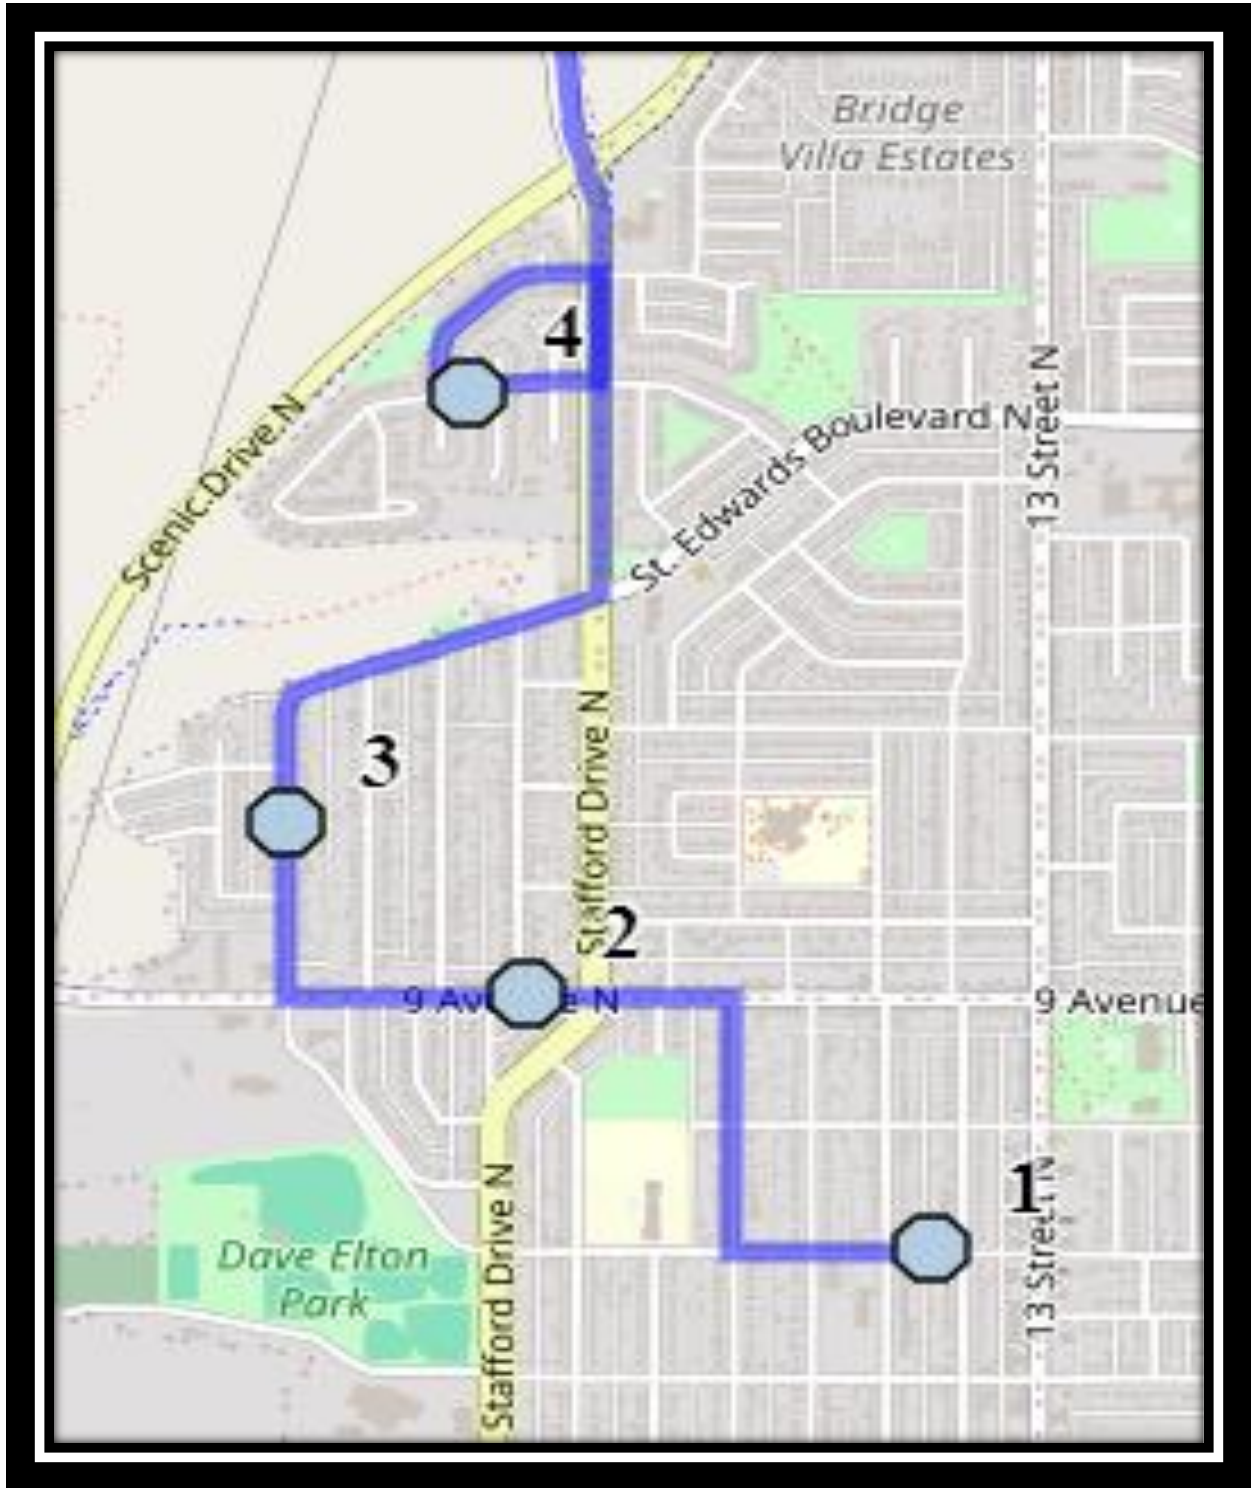

LCI/Paterson North

REVISED: February 26 ,2025

EFFECTIVE: March 5,2025

Gilbert Paterson Middle School – 2109 12 Ave South – (403) 329-0125

Lethbridge Collegiate Institute – 1701 5 Ave South – (403) 328-9606

Please arrive 10 minutes before scheduled pick up and drop off times. Times shown may vary due to weather & traffic conditions.

Bus routes and maps are subject to change. For the most up-to-date version, visit www.southland.ca/lethbridge.