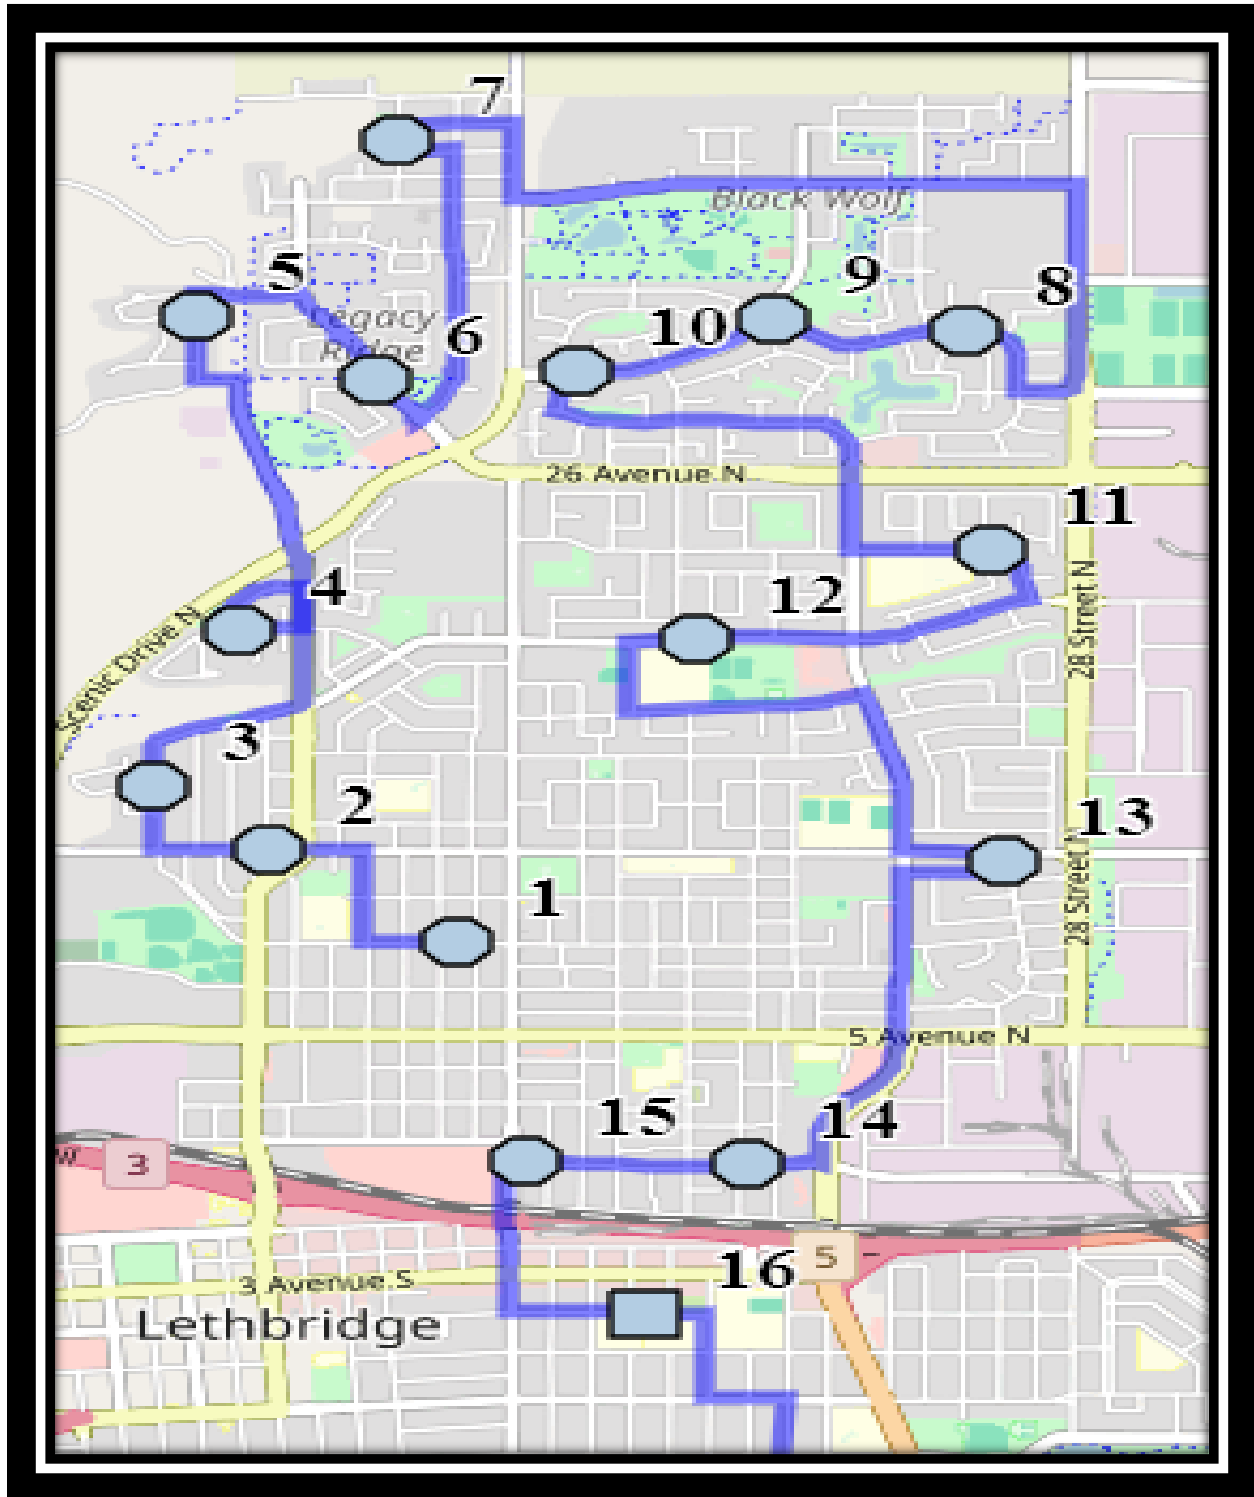

LCI/Paterson North

REVISED: February 26 ,2025

EFFECTIVE: March 5,2025

PM Route same direction as AM

Gilbert Paterson Middle School – 2109 12 Ave South – (403) 329-0125

Lethbridge Collegiate Institute – 1701 5 Ave South – (403) 328-9606

Please arrive 10 minutes before scheduled pick up and drop off times. Times shown may vary due to weather & traffic conditions.

Bus routes and maps are subject to change. For the most up-to-date version, visit www.southland.ca/lethbridge.