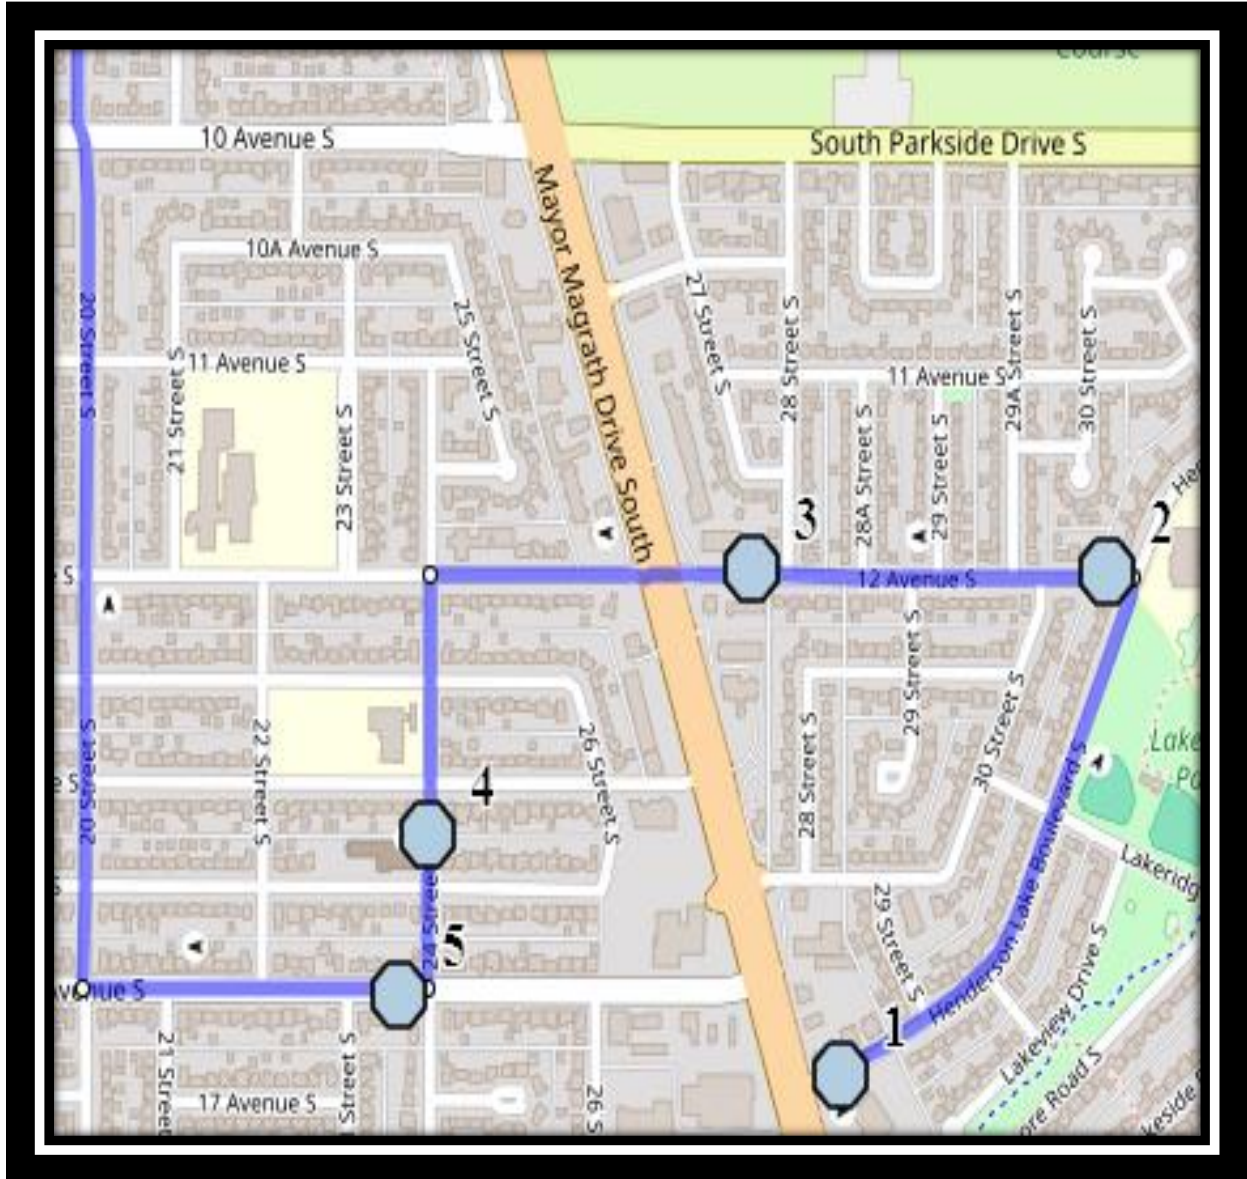

# LCI S7

REVISED: September.30,2024

EFFECTIVE: October.3,2024

AM ROUTE

## Monday – Friday

#1 - 7:17 AM - Henderson Lake Blvd South Eastbound - east of Mayor Magrath beside Swirls

#2 - 7:19 AM - 12 Ave South Westbound - west of Henderson Blvd before ally

#3 - 7:20 AM - 12 Ave South Westbound - west of 28 St S between parking lots

#4 - 2:58 PM - 12 Ave South Westbound - west of 28 St S between parking lots

#5 - 2:59 PM - 24 Street South - north of 15 Ave S at alley

#6 - 3:00 PM - 16 Ave South - west of 24 ST S at intersection

**#4 - 12:53 PM - 12 Ave South Westbound - west of 28 St S between parking lots**

**#5 - 12:54 PM - 24 Street South - north of 15 Ave S at alley**

**#6 - 12:55 PM - 16 Ave South - west of 24 ST S at intersection**