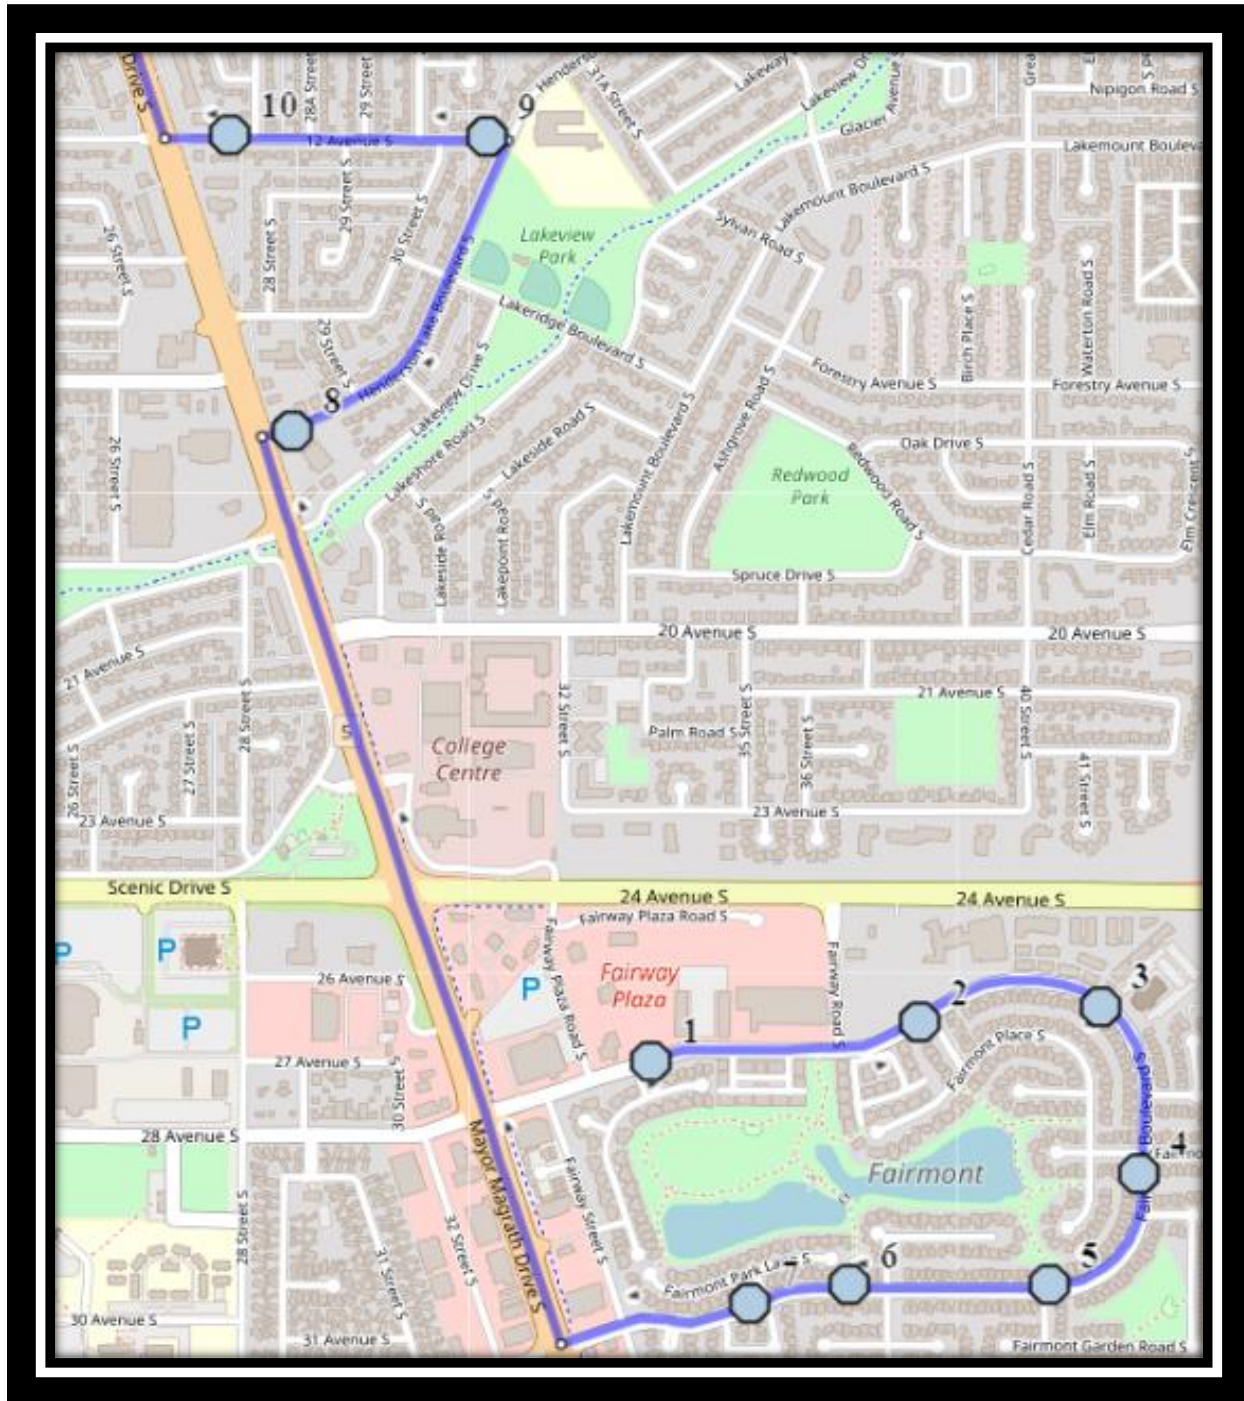

LCI S5

REVISED: August 18, 2021

EFFECTIVE: August 31, 2021

PM Route stops 2 – 4 and stops 5-11 same direction as AM

Lethbridge Collegiate Institute – 1701 5 Ave South – (403) 328-9606

Please arrive 5 minutes before scheduled pick up and drop off times. Times shown may vary due to weather & traffic conditions.
Bus routes and maps are subject to change. For the most up-to-date version, visit www.southland.ca/lethbridge.