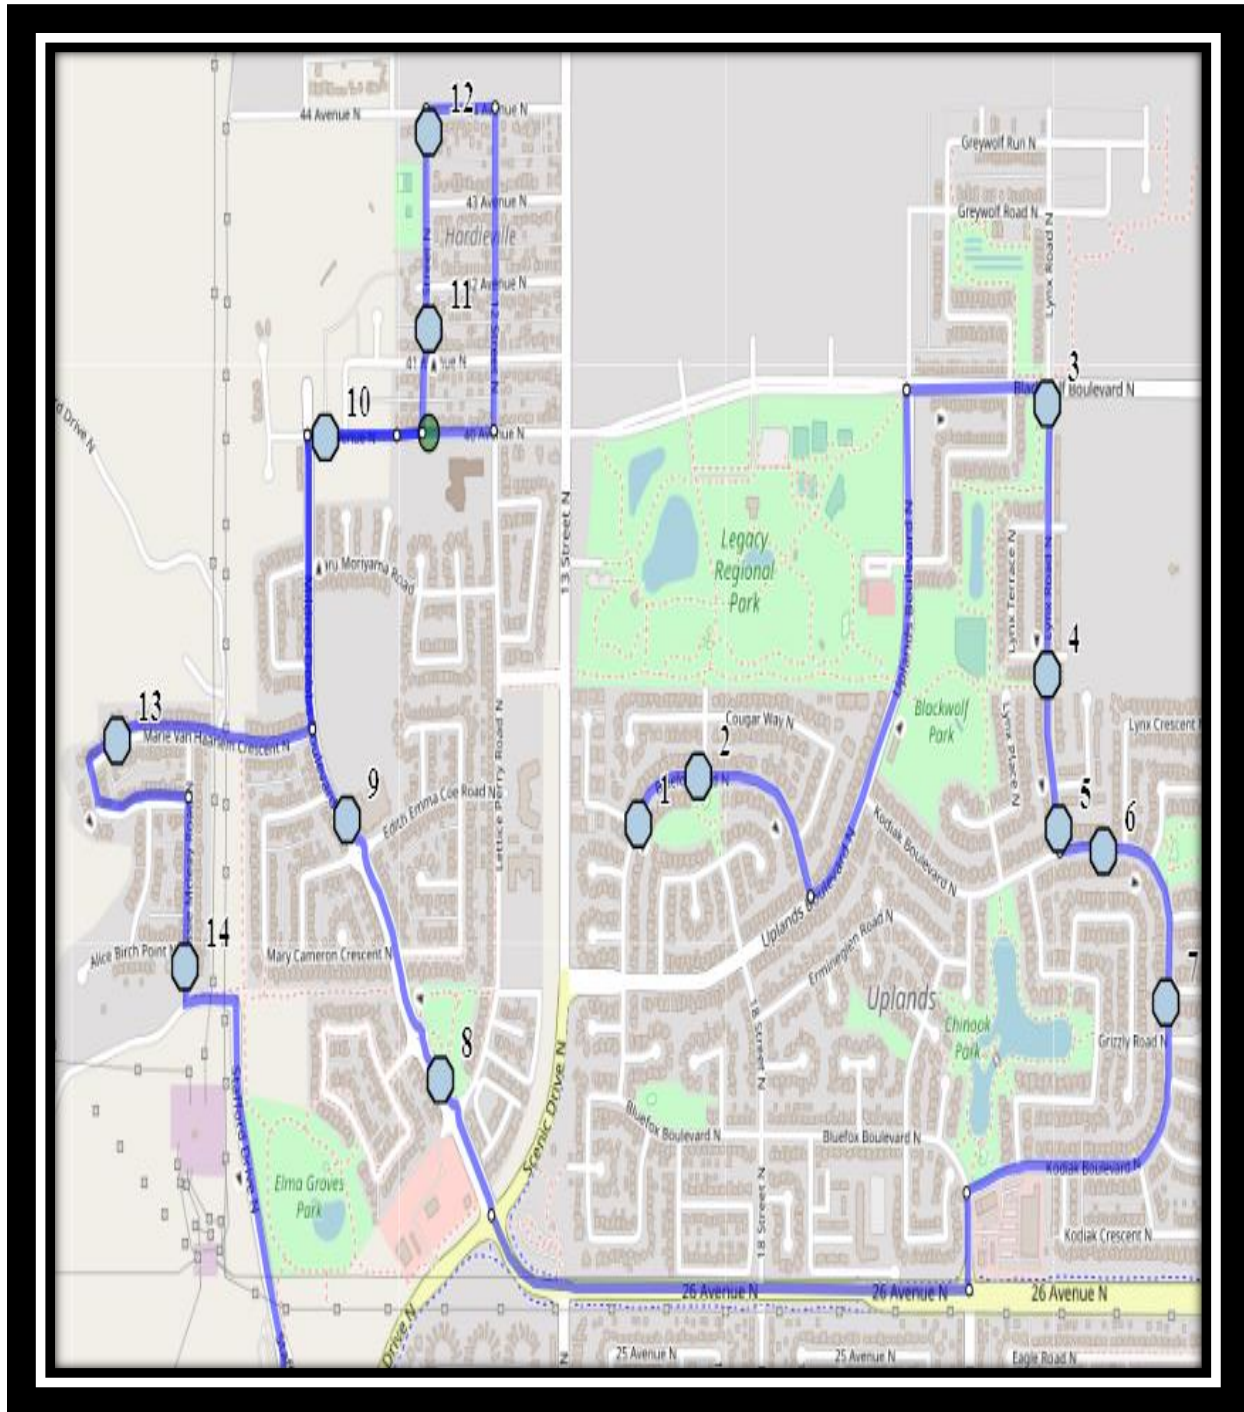

Davidson/Bawden N1

REVISED: September 17, 2021

EFFECTIVE: September 22, 2021

PM Route same direction as AM

Ecole Agnes Davidson – 2103 20 Street South – (403) 328-5153

Fleetwood Bawden – 1222 9 Ave. South – (403) 327-5818

Davidson/Bawden N1

REVISED: September 17, 2021

EFFECTIVE: September 22, 2021

- #1 - 7:44 AM - Cougar Road North Northbound - Alley
- #2 - 7:45 AM - Cougar Road North Eastbound - Park Entrance
- #3 - 7:48 AM - Lynx Road North Southbound - LPT Stop #11257
- #4 - 7:49 AM - Lynx Road North Southbound - Mailboxes
- #5 - 7:50 AM - Lynx Road North Southbound - LPT Stop #11259
- #6 - 7:50 AM - Kodiak Blvd North Eastbound - LPT Stop #11016
- #7 - 7:51 AM - Kodiak Blvd North Southbound - LPT Stop #11017
- #8 - 7:55 AM - Mildred Dobbs Blvd North Northbound - LPT Stop #11007
- #9 - 7:56 AM - Mildred Dobbs Blvd North Northbound - LPT Stop #11002
- #10 - 7:58 AM - 40 Ave North Eastbound - LPT Stop #11004
- #11 - 8:00 AM - 11 Street North Northbound - Mailboxes
- #12 - 8:01 AM - 11 Street North Northbound - Power Boxes
- #13 - 8:05 AM - Marie Van Haarlem Crescent North Westbound - Cement Island
- #14 - 8:06 AM - Jessie Mcleay Road North Southbound - Mailboxes
- #15 - 8:15 AM - Fleetwood-Bawden
- #16 - 8:25 AM - Ecole Agnes Davidson