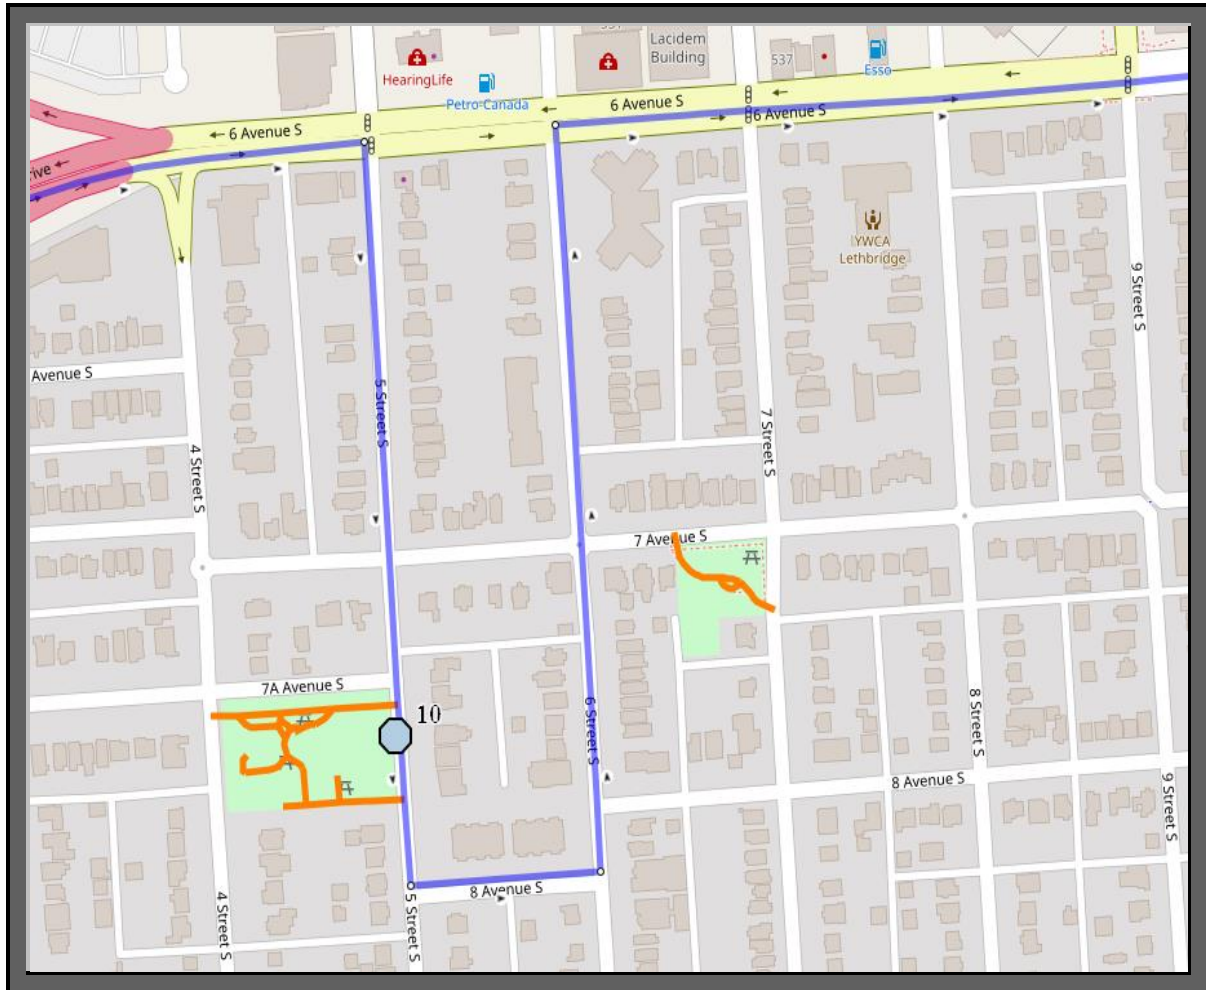

LCI W3 French Immersion

REVISED: September 17, 2021

EFFECTIVE: September 22, 2021

Lethbridge Collegiate Institute – 1701 5 Ave South – (403) 328-9606

Please arrive 5 minutes before scheduled pick up and drop off times. Times shown may vary due to weather & traffic conditions.

Bus routes and maps are subject to change. For the most up-to-date version, visit www.southland.ca/lethbridge.