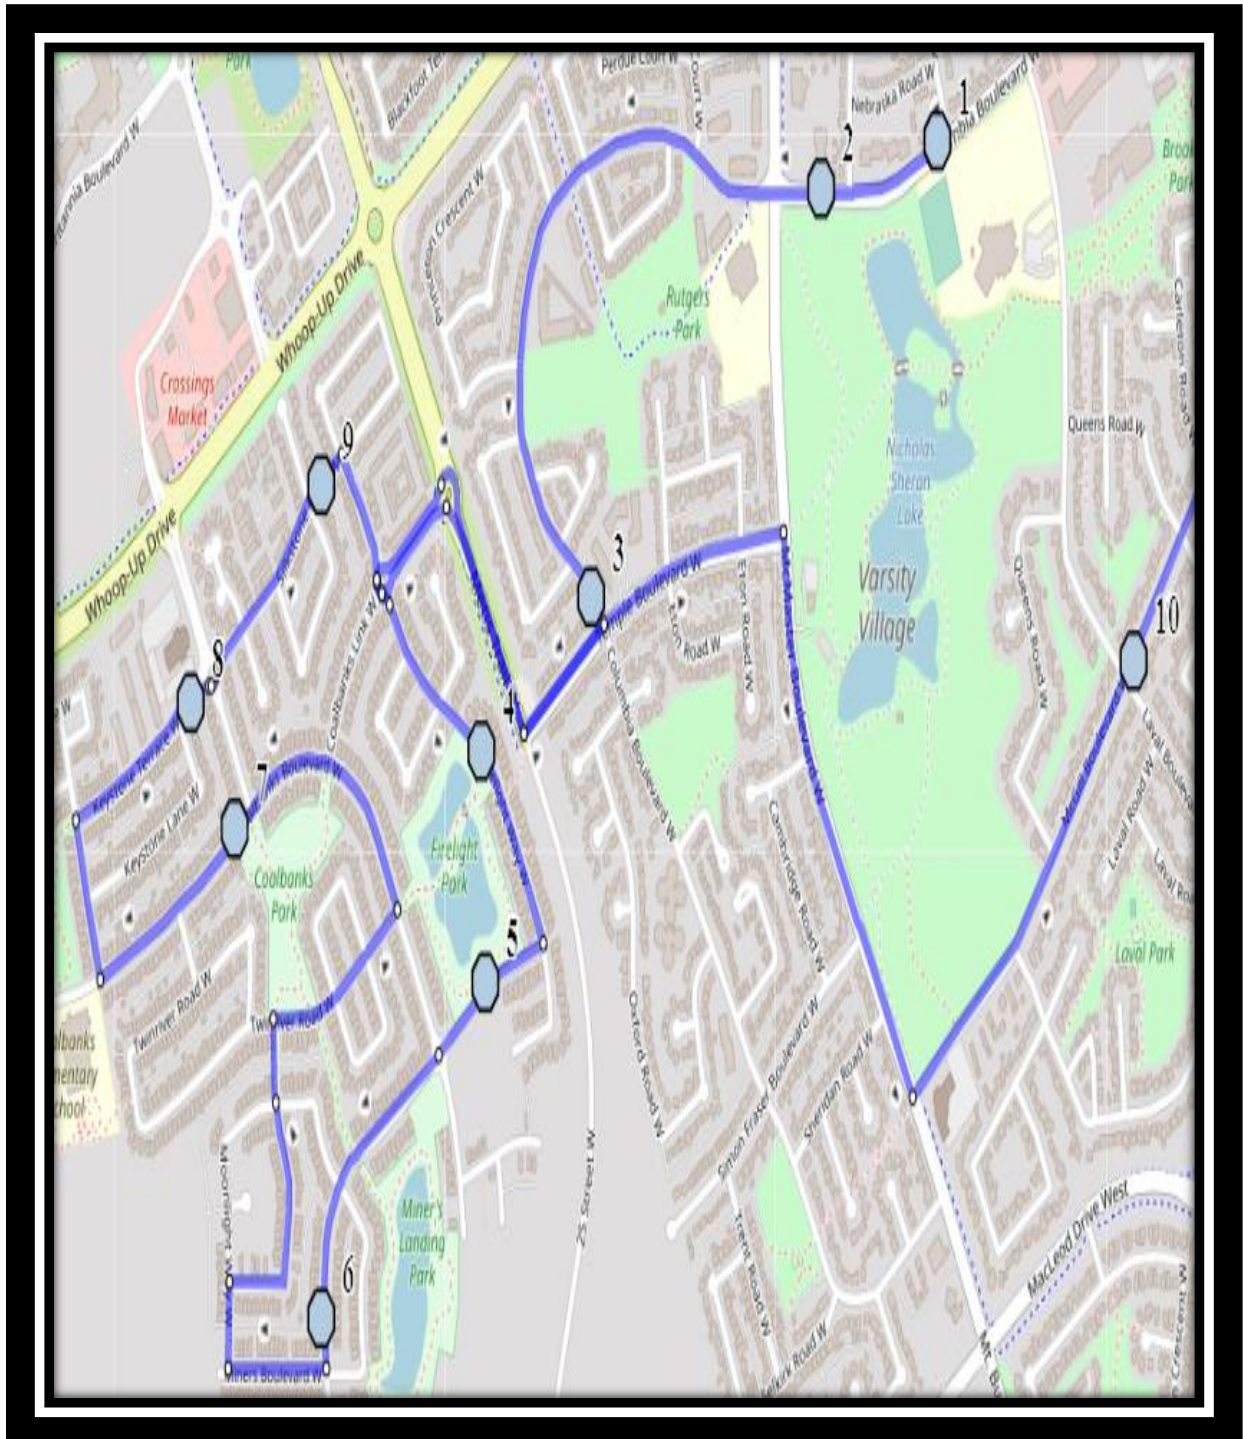

LCI W3 French Immersion

REVISED: September 17, 2021

EFFECTIVE: September 22, 2021

PM Route same direction as AM

Lethbridge Collegiate Institute – 1701 5 Ave South – (403) 328-9606

Please arrive 5 minutes before scheduled pick up and drop off times. Times shown may vary due to weather & traffic conditions.

LCI W3 French Immersion

REVISED: September 17, 2021

EFFECTIVE: September 22, 2021

#1 - 7:54 AM - Columbia Blvd W Westbound - LPT Stop #13048

#2 - 7:55 AM - Columbia Blvd W Westbound - LPT Stop #13049

#3 - 7:56 AM - Columbia Blvd W Southbound - LPT Stop #13066

#4 - 7:58 AM - Firelight Way West Southbound - Park Entrance

#5 - 7:59 AM - Firelight Way West Westbound - Park Entrance

#6 - 8:00 AM - Moonlight Blvd West Southbound - Alley

#7 - 8:03 AM - Coalbanks Blvd West Westbound - Mailboxes

#8 - 8:04 AM - Keystone Terrace West Eastbound - LPT Stop #13309

#9 - 8:05 AM - Silkstone Road West Eastbound - LPT Stop #13303

#10 - 8:09 AM - McGill Blvd W Eastbound - LPT Stop #13086

#11 - 8:15 AM - 5 Street South Southbound - LPT Stop #12176