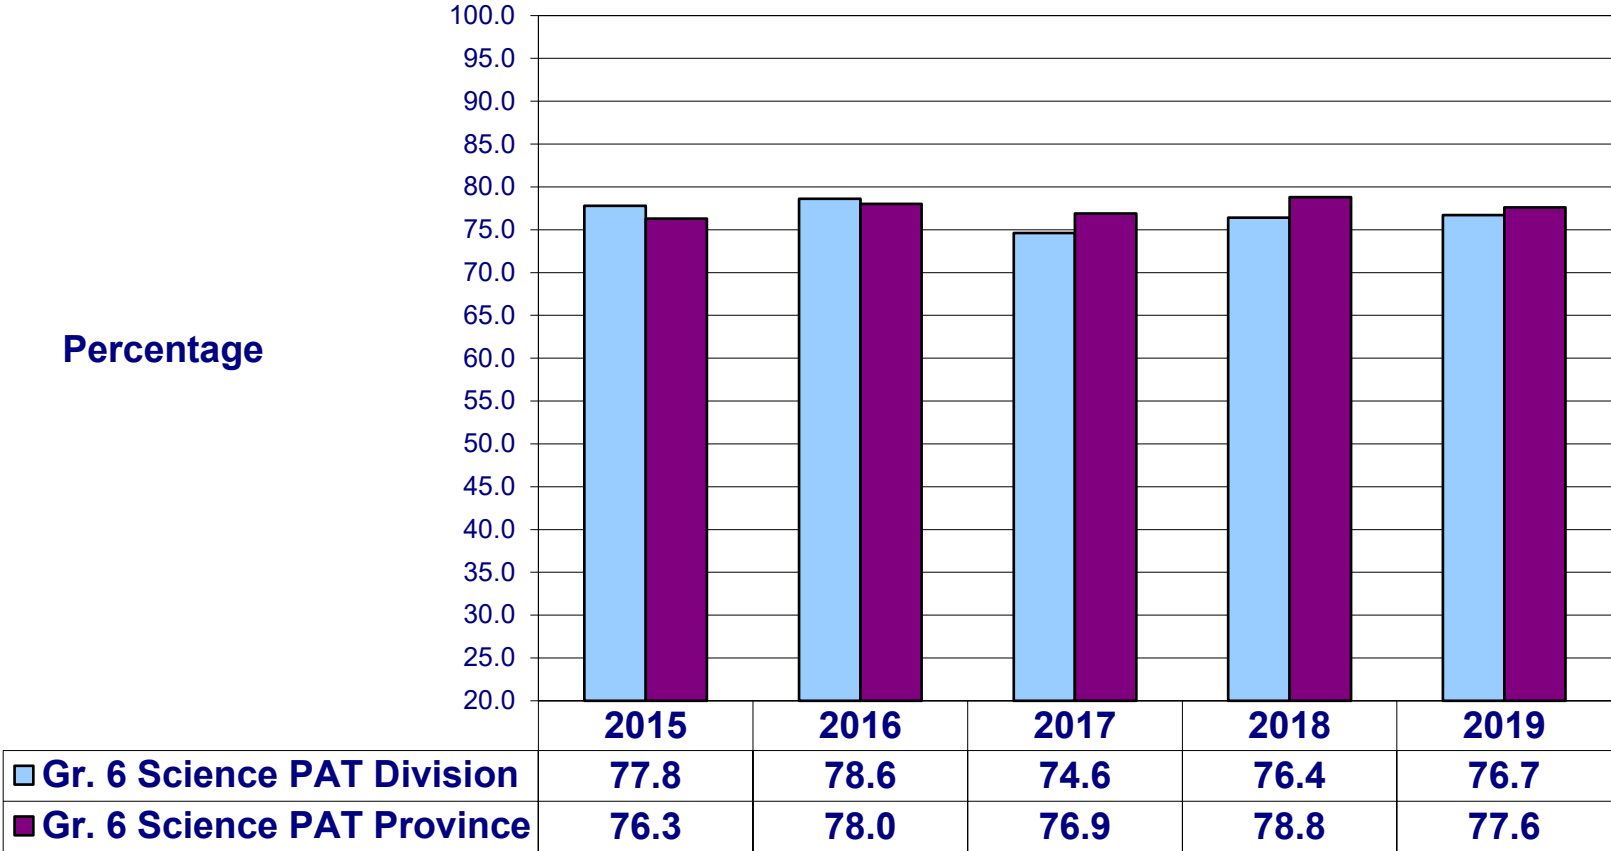

Lethbridge
SCHOOL DIVISION

Provincial Exam Results

2018 - 2019

Grade 6: English Language Arts - 2019

Students Meeting Acceptable Standard

Grade 6: Math - 2019

Students Meeting Acceptable Standard

Grade 6: Science - 2019

Students Meeting Acceptable Standard

Grade 6: Social Studies - 2019

Students Meeting Acceptable Standard

Gr. 6 French Immersion Results - 2019

	Gr. 6 FLA	Gr. 6 Math	Gr. 6 Sci.	Gr. 6 SS
■ Division Participation	100.0	100.0	100.0	100.0
■ Provincial Participation	97.8	98.1	97.9	98.2
■ Division Acceptable Standard	95.6	89.7	83.8	89.7
■ Provincial Acceptable Standard	87.7	82.7	80.1	77.6