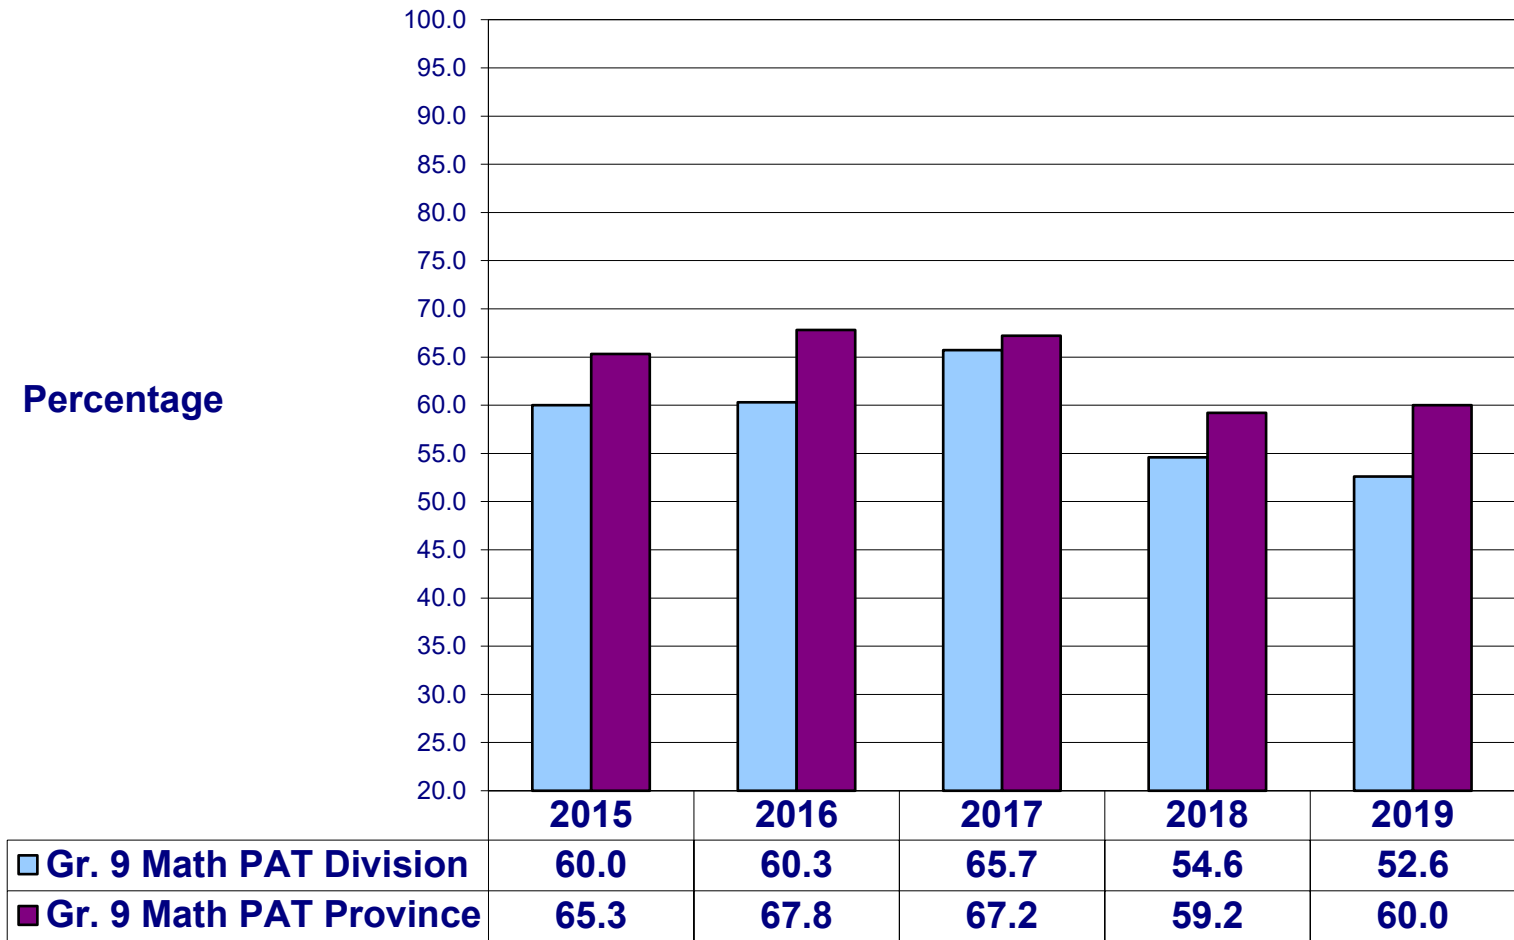

Grade 9: Math - 2019

Students Meeting Acceptable Standard