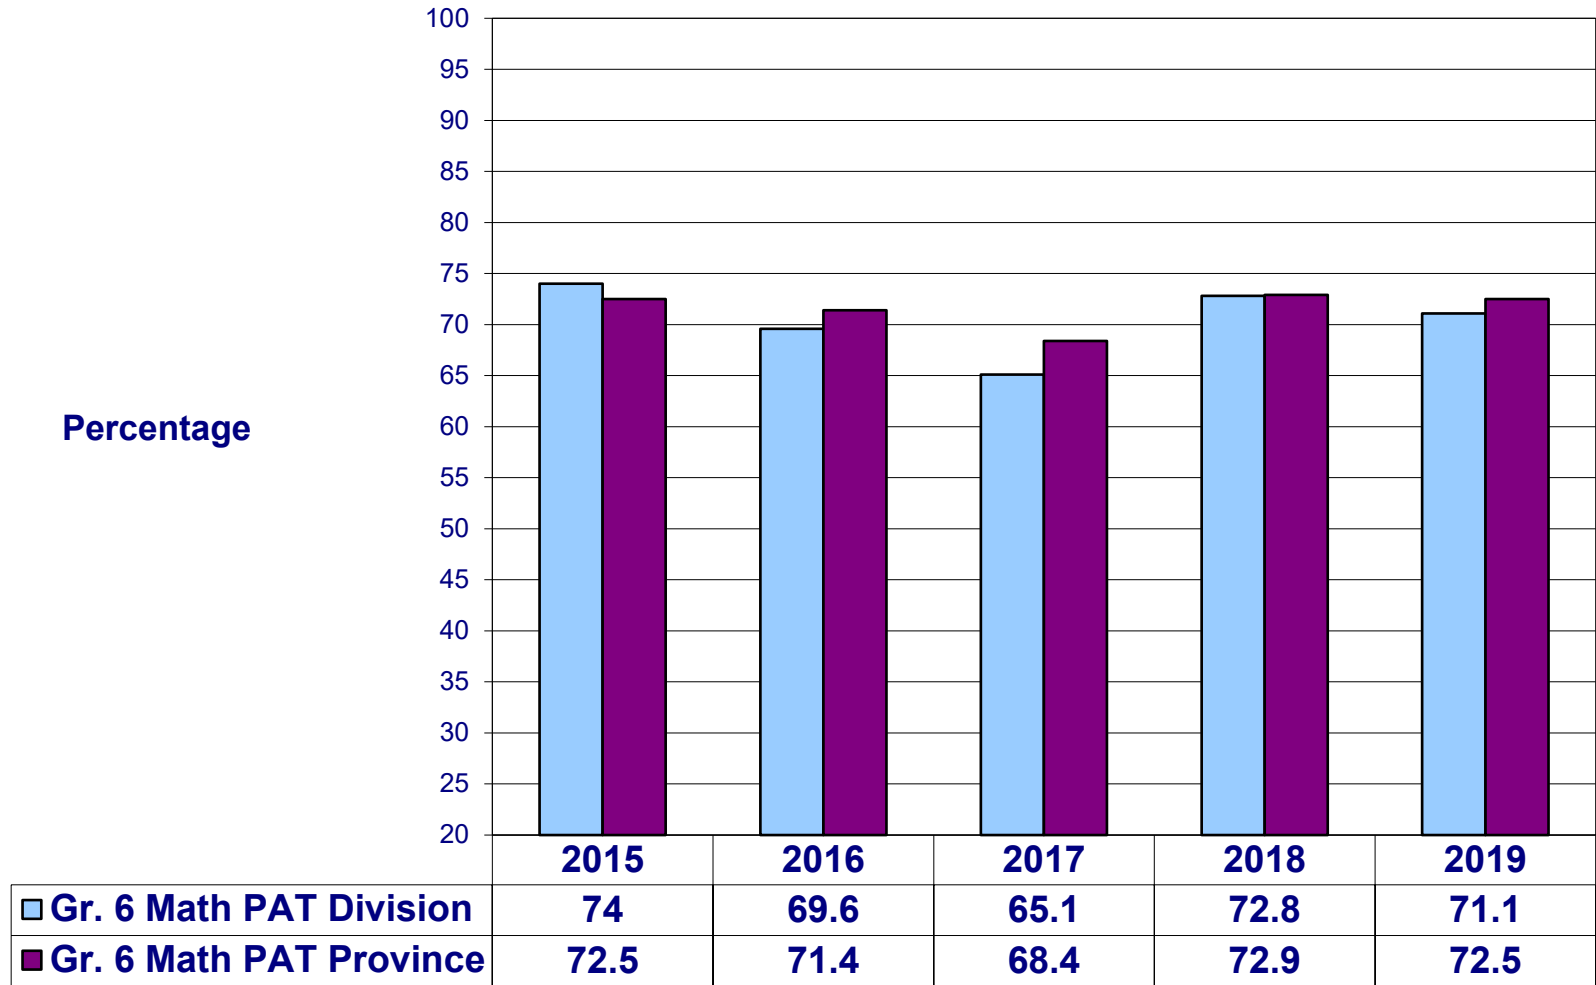

Lethbridge
SCHOOL DIVISION

Provincial Exam Results

2018 - 2019

Grade 6: English Language Arts - 2019

Students Meeting Acceptable Standard

Grade 6: Math - 2019

Students Meeting Acceptable Standard

Grade 6: Science - 2019