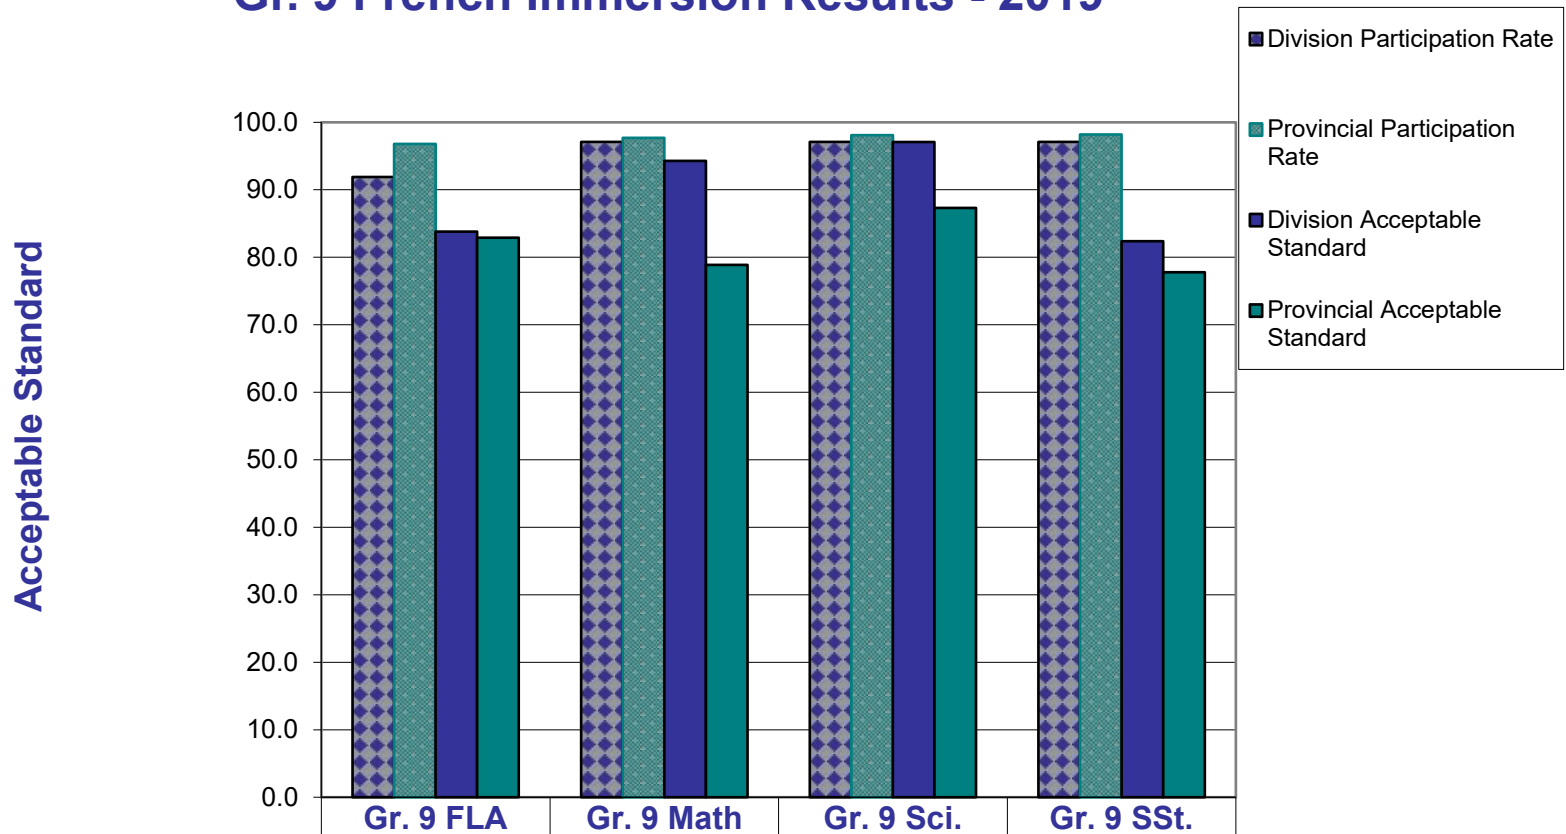

Grade 9: Social Studies - 2019

Students Meeting Acceptable Standard

Gr. 9 French Immersion Results - 2019

	Gr. 9 FLA	Gr. 9 Math	Gr. 9 Sci.	Gr. 9 SSt.
■ Division Participation Rate	91.9	97.1	97.1	97.1
■ Provincial Participation Rate	96.8	97.7	98.1	98.2
■ Division Acceptable Standard	83.8	94.3	97.1	82.4
■ Provincial Acceptable Standard	82.9	78.9	87.3	77.8