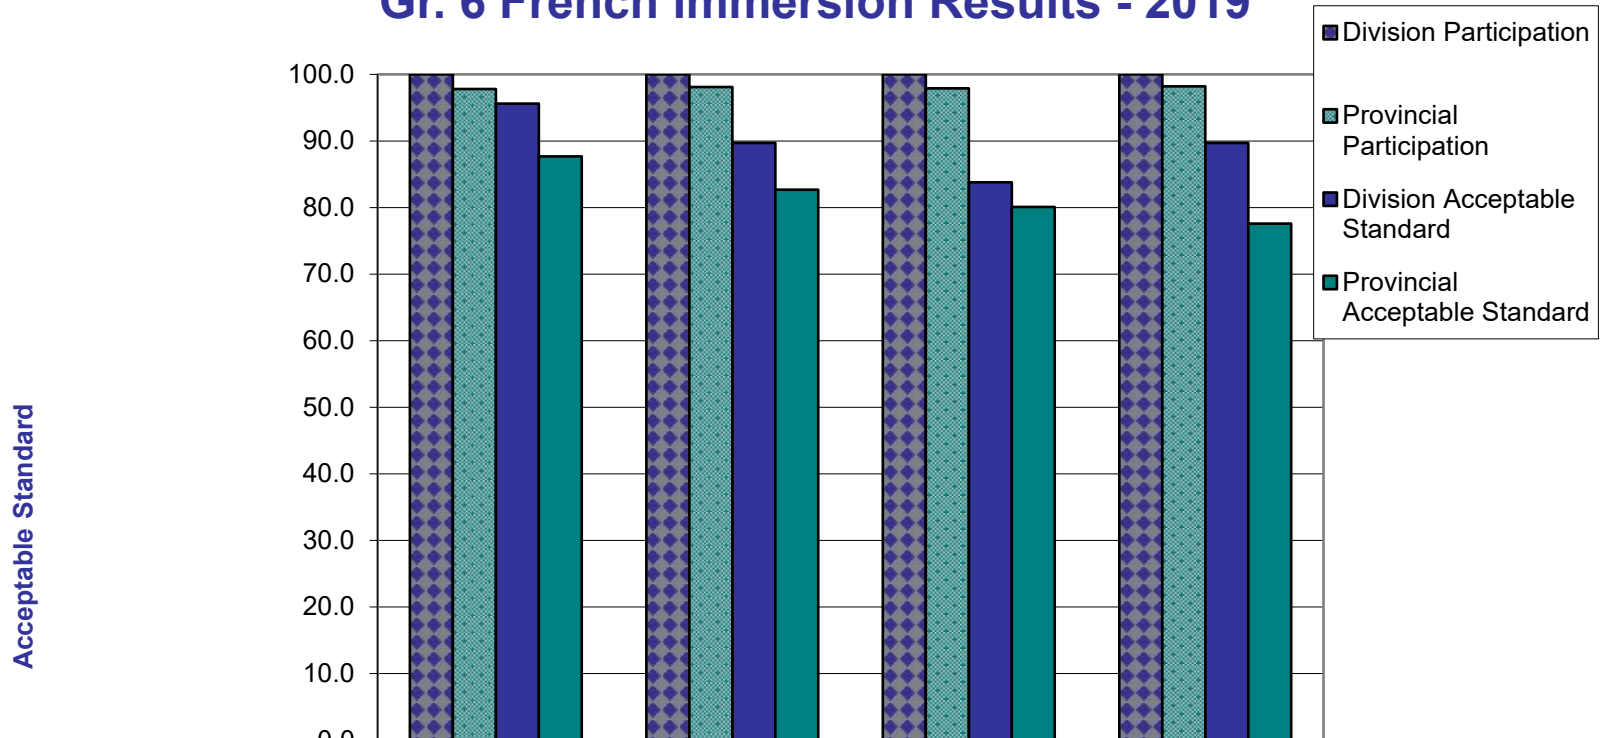

Lethbridge
SCHOOL DIVISION

Provincial Exam Results

2018 - 2019

Grade 6: English Language Arts - 2019

Students Meeting Acceptable Standard

Grade 6: Math - 2019

Students Meeting Acceptable Standard

Grade 6: Science - 2019

Students Meeting Acceptable Standard

Grade 6: Social Studies - 2019

Students Meeting Acceptable Standard

Gr. 6 French Immersion Results - 2019

	Gr. 6 FLA	Gr. 6 Math	Gr. 6 Sci.	Gr. 6 SS
■ Division Participation	100.0	100.0	100.0	100.0
■ Provincial Participation	97.8	98.1	97.9	98.2
■ Division Acceptable Standard	95.6	89.7	83.8	89.7
■ Provincial Acceptable Standard	87.7	82.7	80.1	77.6