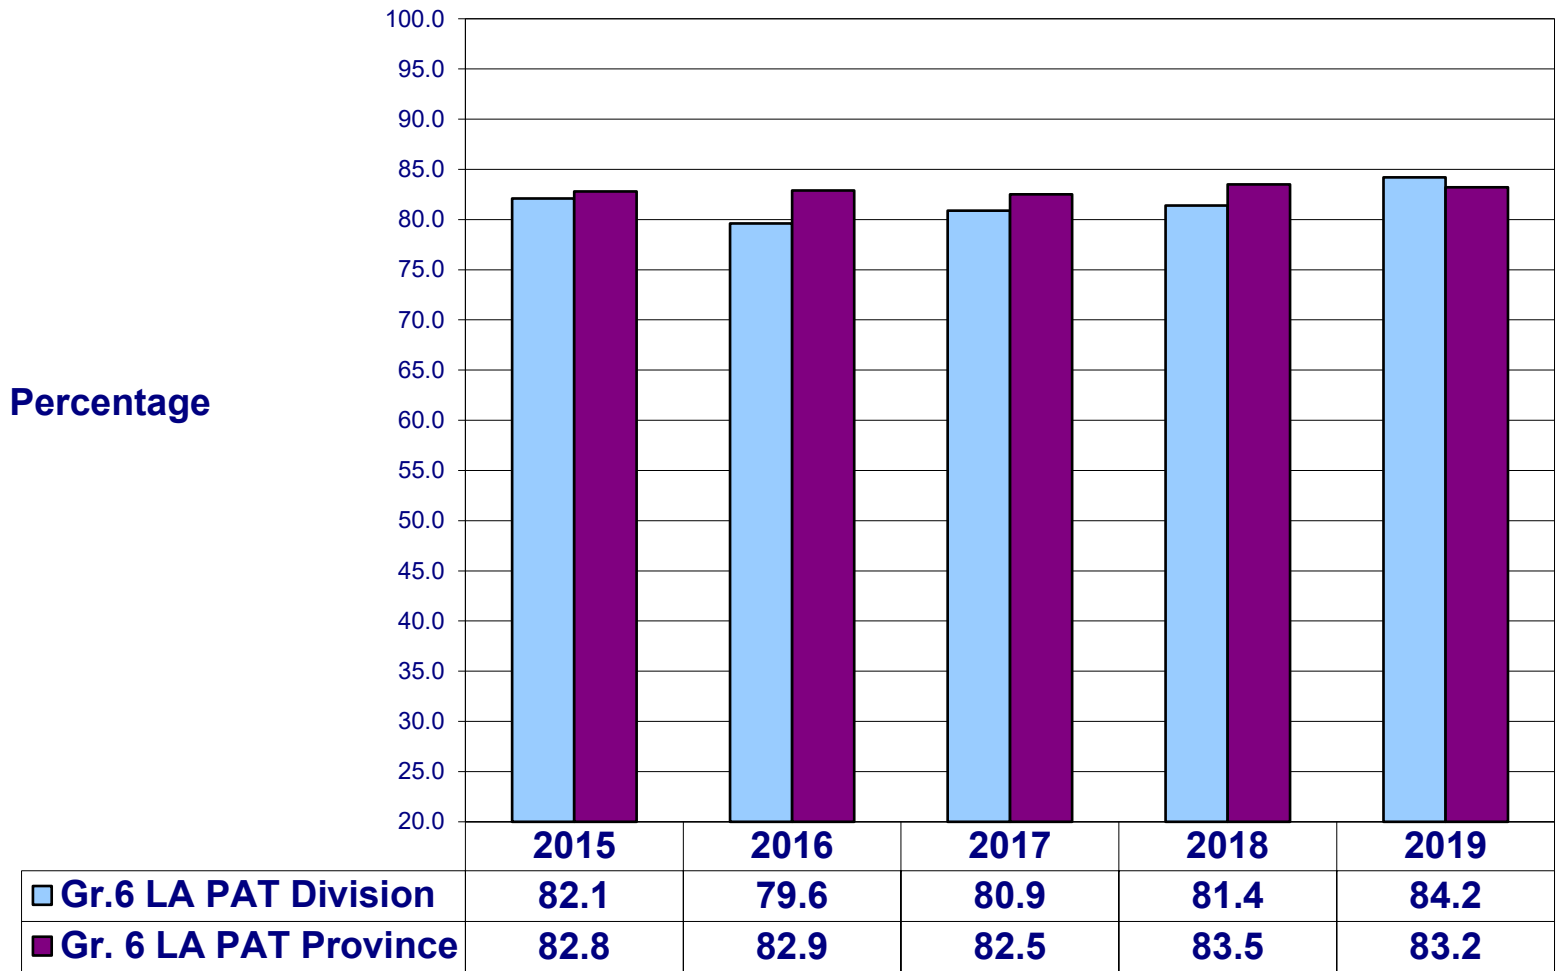

Lethbridge
SCHOOL DIVISION

Provincial Exam Results

2018 - 2019

Grade 6: English Language Arts - 2019

Students Meeting Acceptable Standard

Grade 6: Math - 2019

Students Meeting Acceptable Standard

Grade 6: Science - 2019

Students Meeting Acceptable Standard

Grade 6: Social Studies - 2019

Students Meeting Acceptable Standard

Gr. 6 French Immersion Results - 2019

	Gr. 6 FLA	Gr. 6 Math	Gr. 6 Sci.	Gr. 6 SS
■ Division Participation	100.0	100.0	100.0	100.0
■ Provincial Participation	97.8	98.1	97.9	98.2
■ Division Acceptable Standard	95.6	89.7	83.8	89.7
■ Provincial Acceptable Standard	87.7	82.7	80.1	77.6