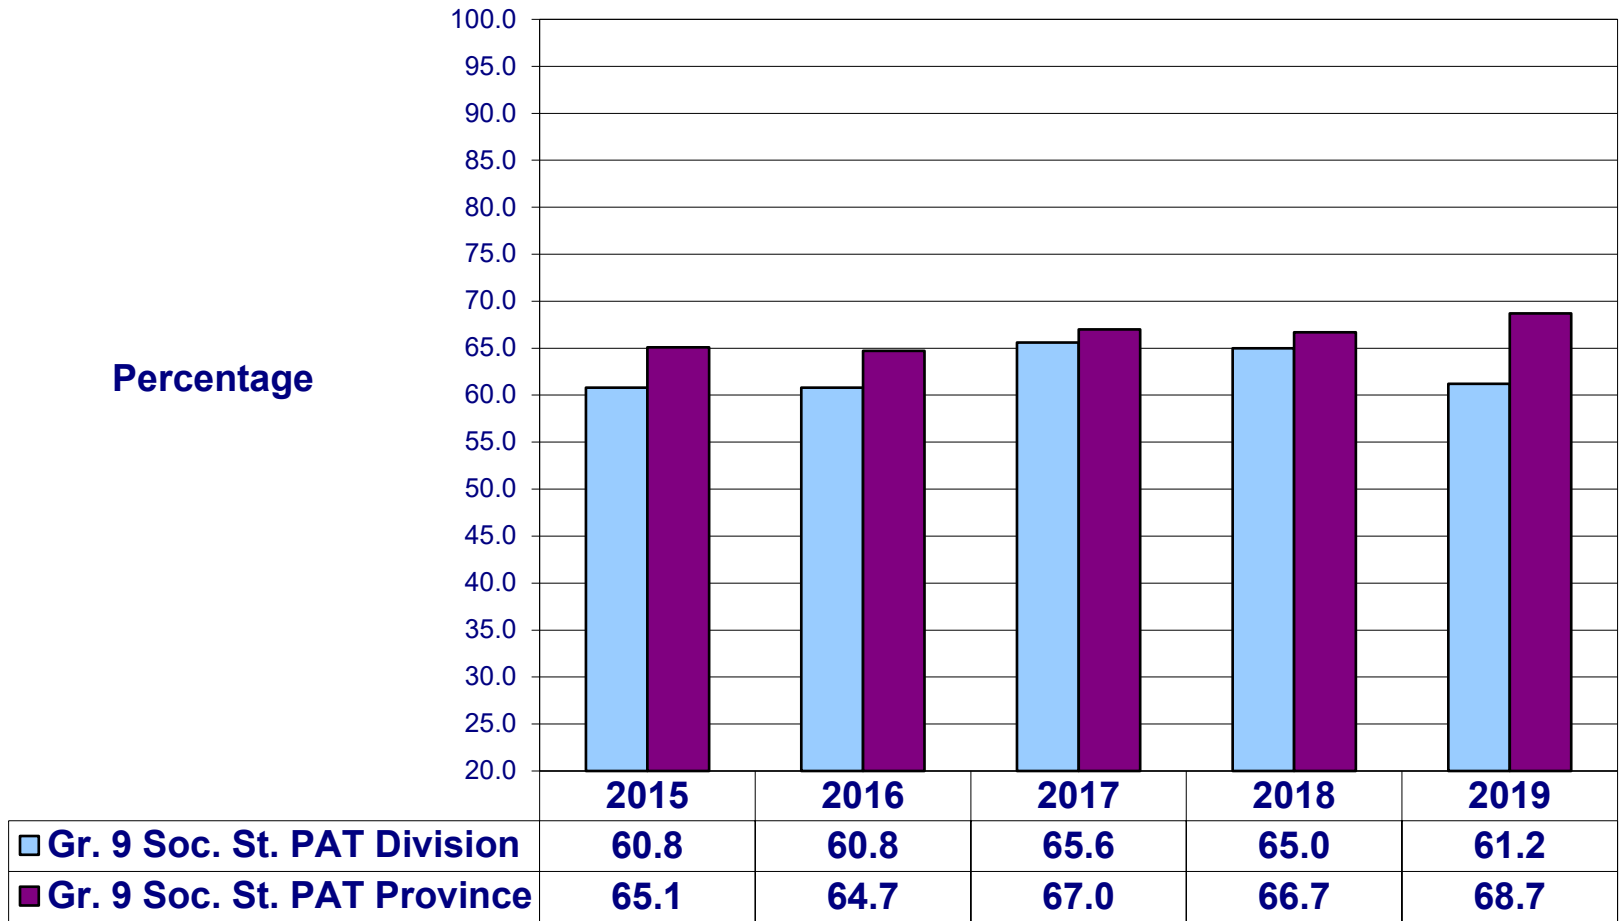

Grade 9: Social Studies - 2019

Students Meeting Acceptable Standard