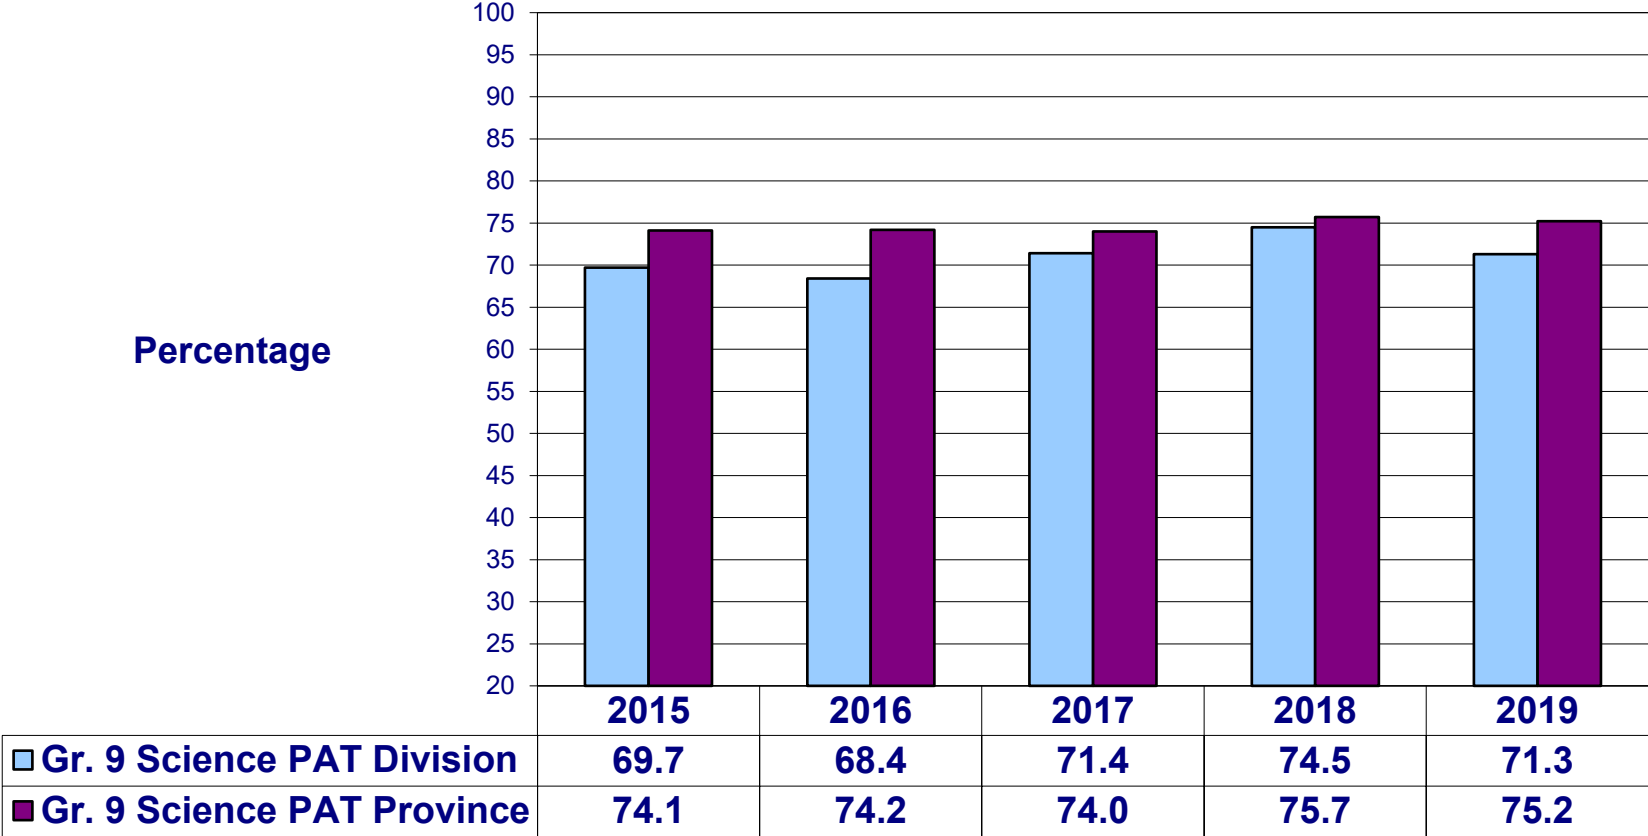

Grade 9: Science - 2019

Students Meeting Acceptable Standard