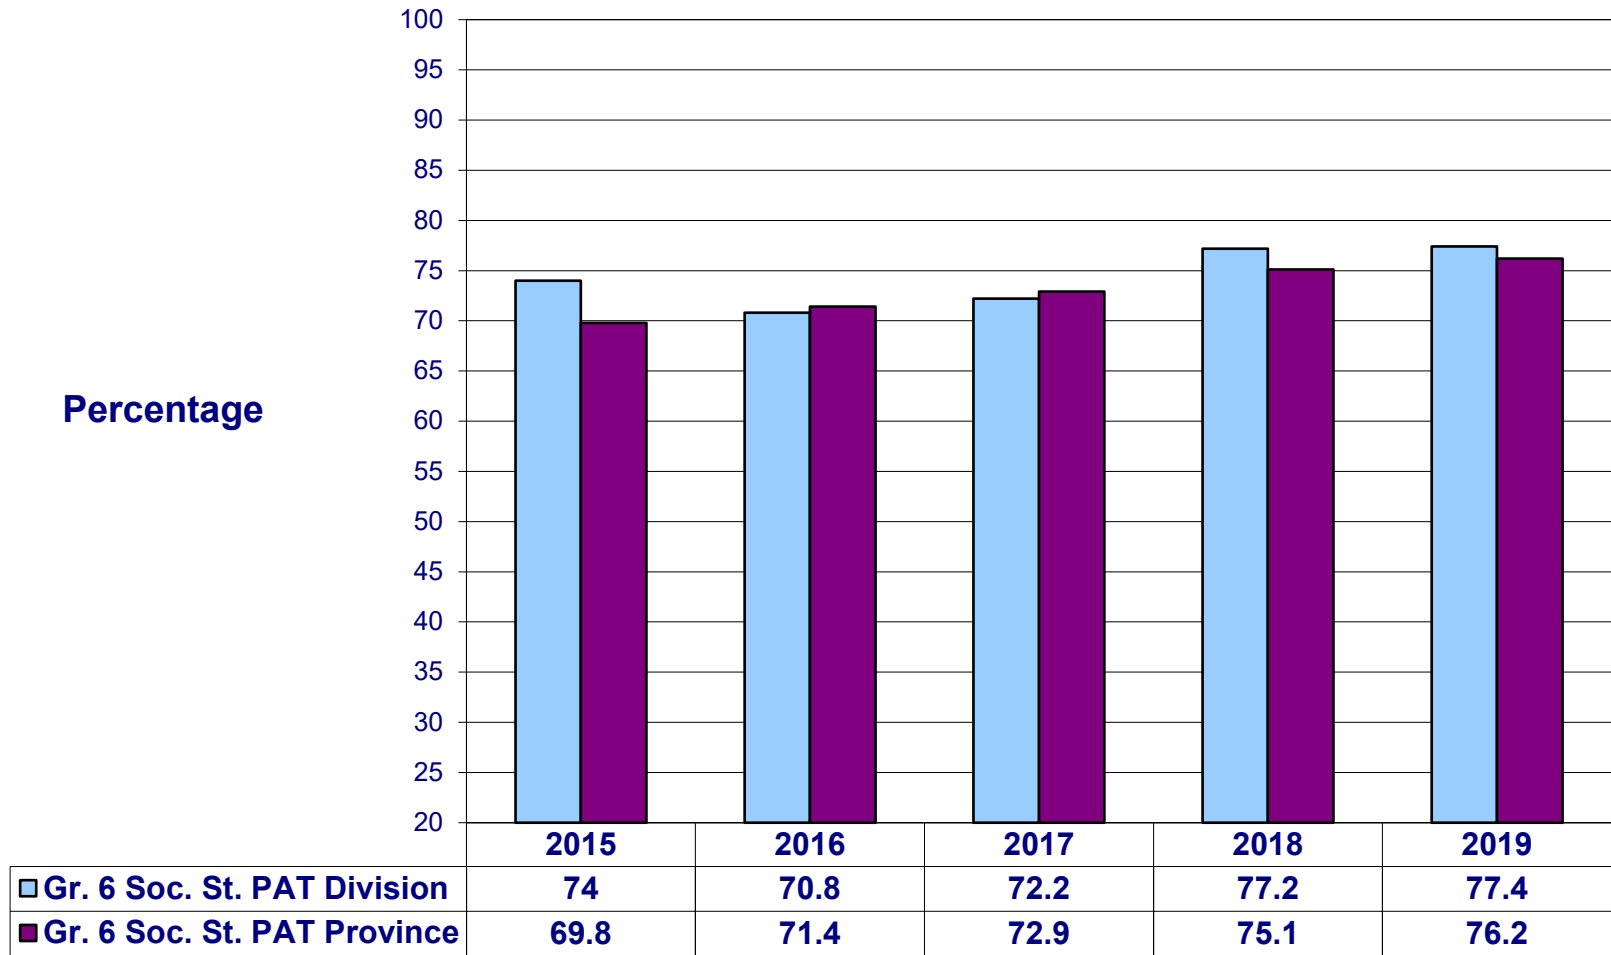

Lethbridge
SCHOOL DIVISION

Provincial Exam Results

2018 - 2019

Grade 6: English Language Arts - 2019

Students Meeting Acceptable Standard

Grade 6: Math - 2019

Students Meeting Acceptable Standard

Grade 6: Science - 2019

Students Meeting Acceptable Standard

Grade 6: Social Studies - 2019

Students Meeting Acceptable Standard

Gr. 6 French Immersion Results - 2019

	Gr. 6 FLA	Gr. 6 Math	Gr. 6 Sci.	Gr. 6 SS
■ Division Participation	100.0	100.0	100.0	100.0
■ Provincial Participation	97.8	98.1	97.9	98.2
■ Division Acceptable Standard	95.6	89.7	83.8	89.7
■ Provincial Acceptable Standard	87.7	82.7	80.1	77.6