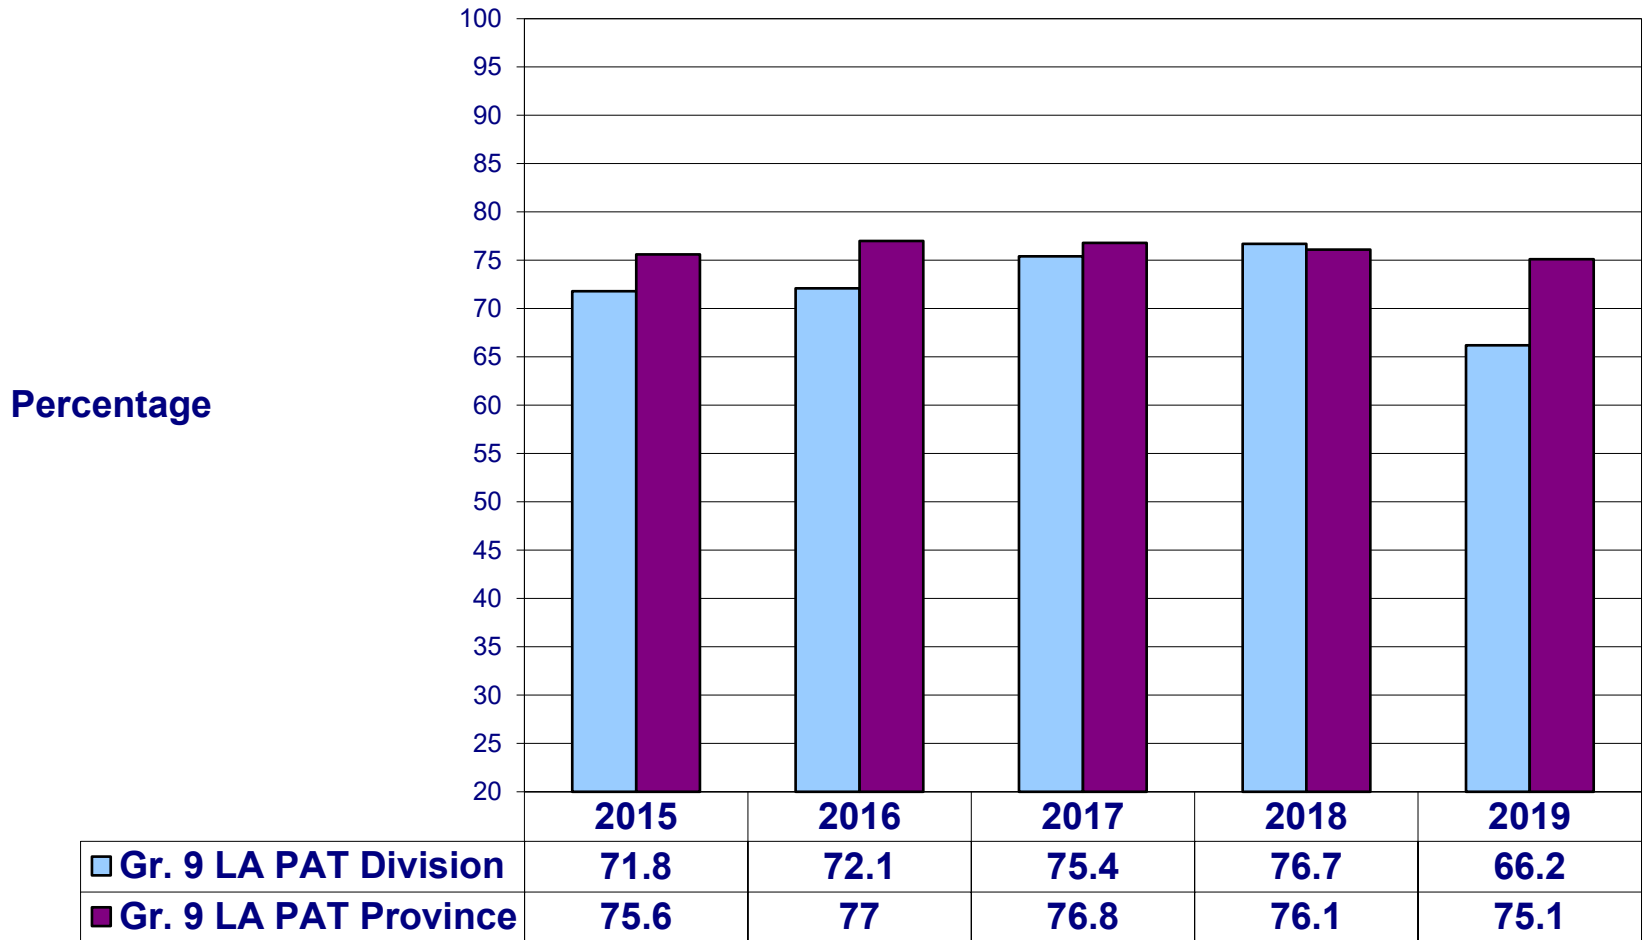

Grade 9: English Language Arts - 2019

Students Meeting Acceptable Standard