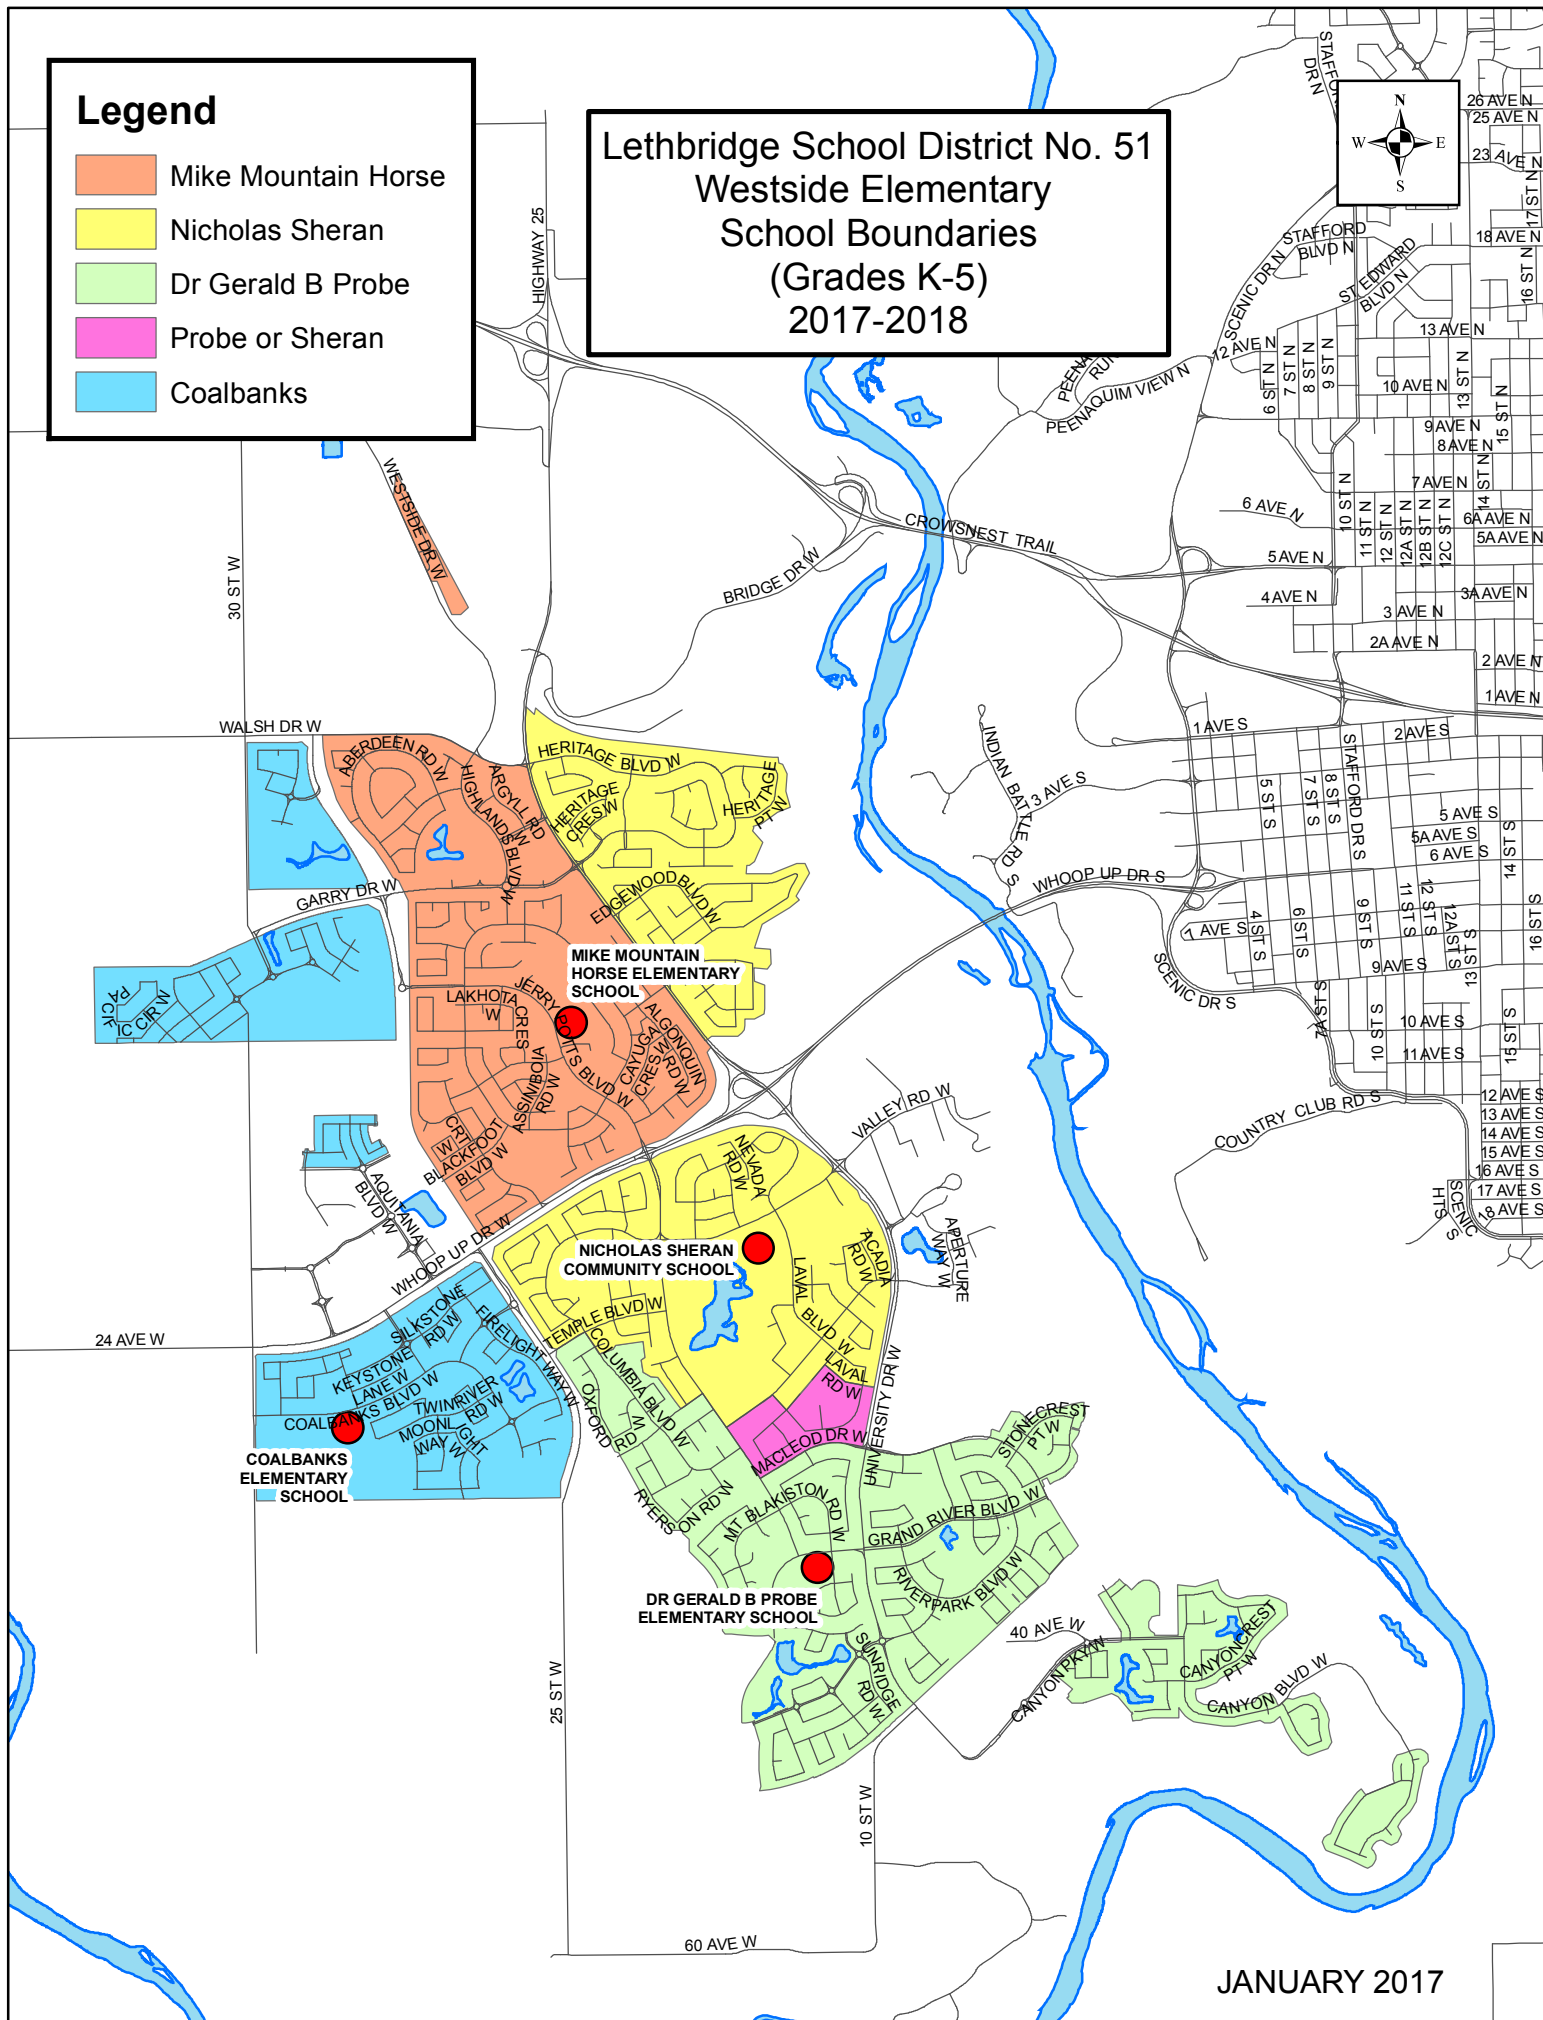

Legend

- Mike Mountain Horse
- Nicholas Sheran
- Dr Gerald B Probe
- Probe or Sheran
- Coalbanks

Lethbridge School District No. 51 Westside Elementary School Boundaries (Grades K-5) 2017-2018

JANUARY 2017