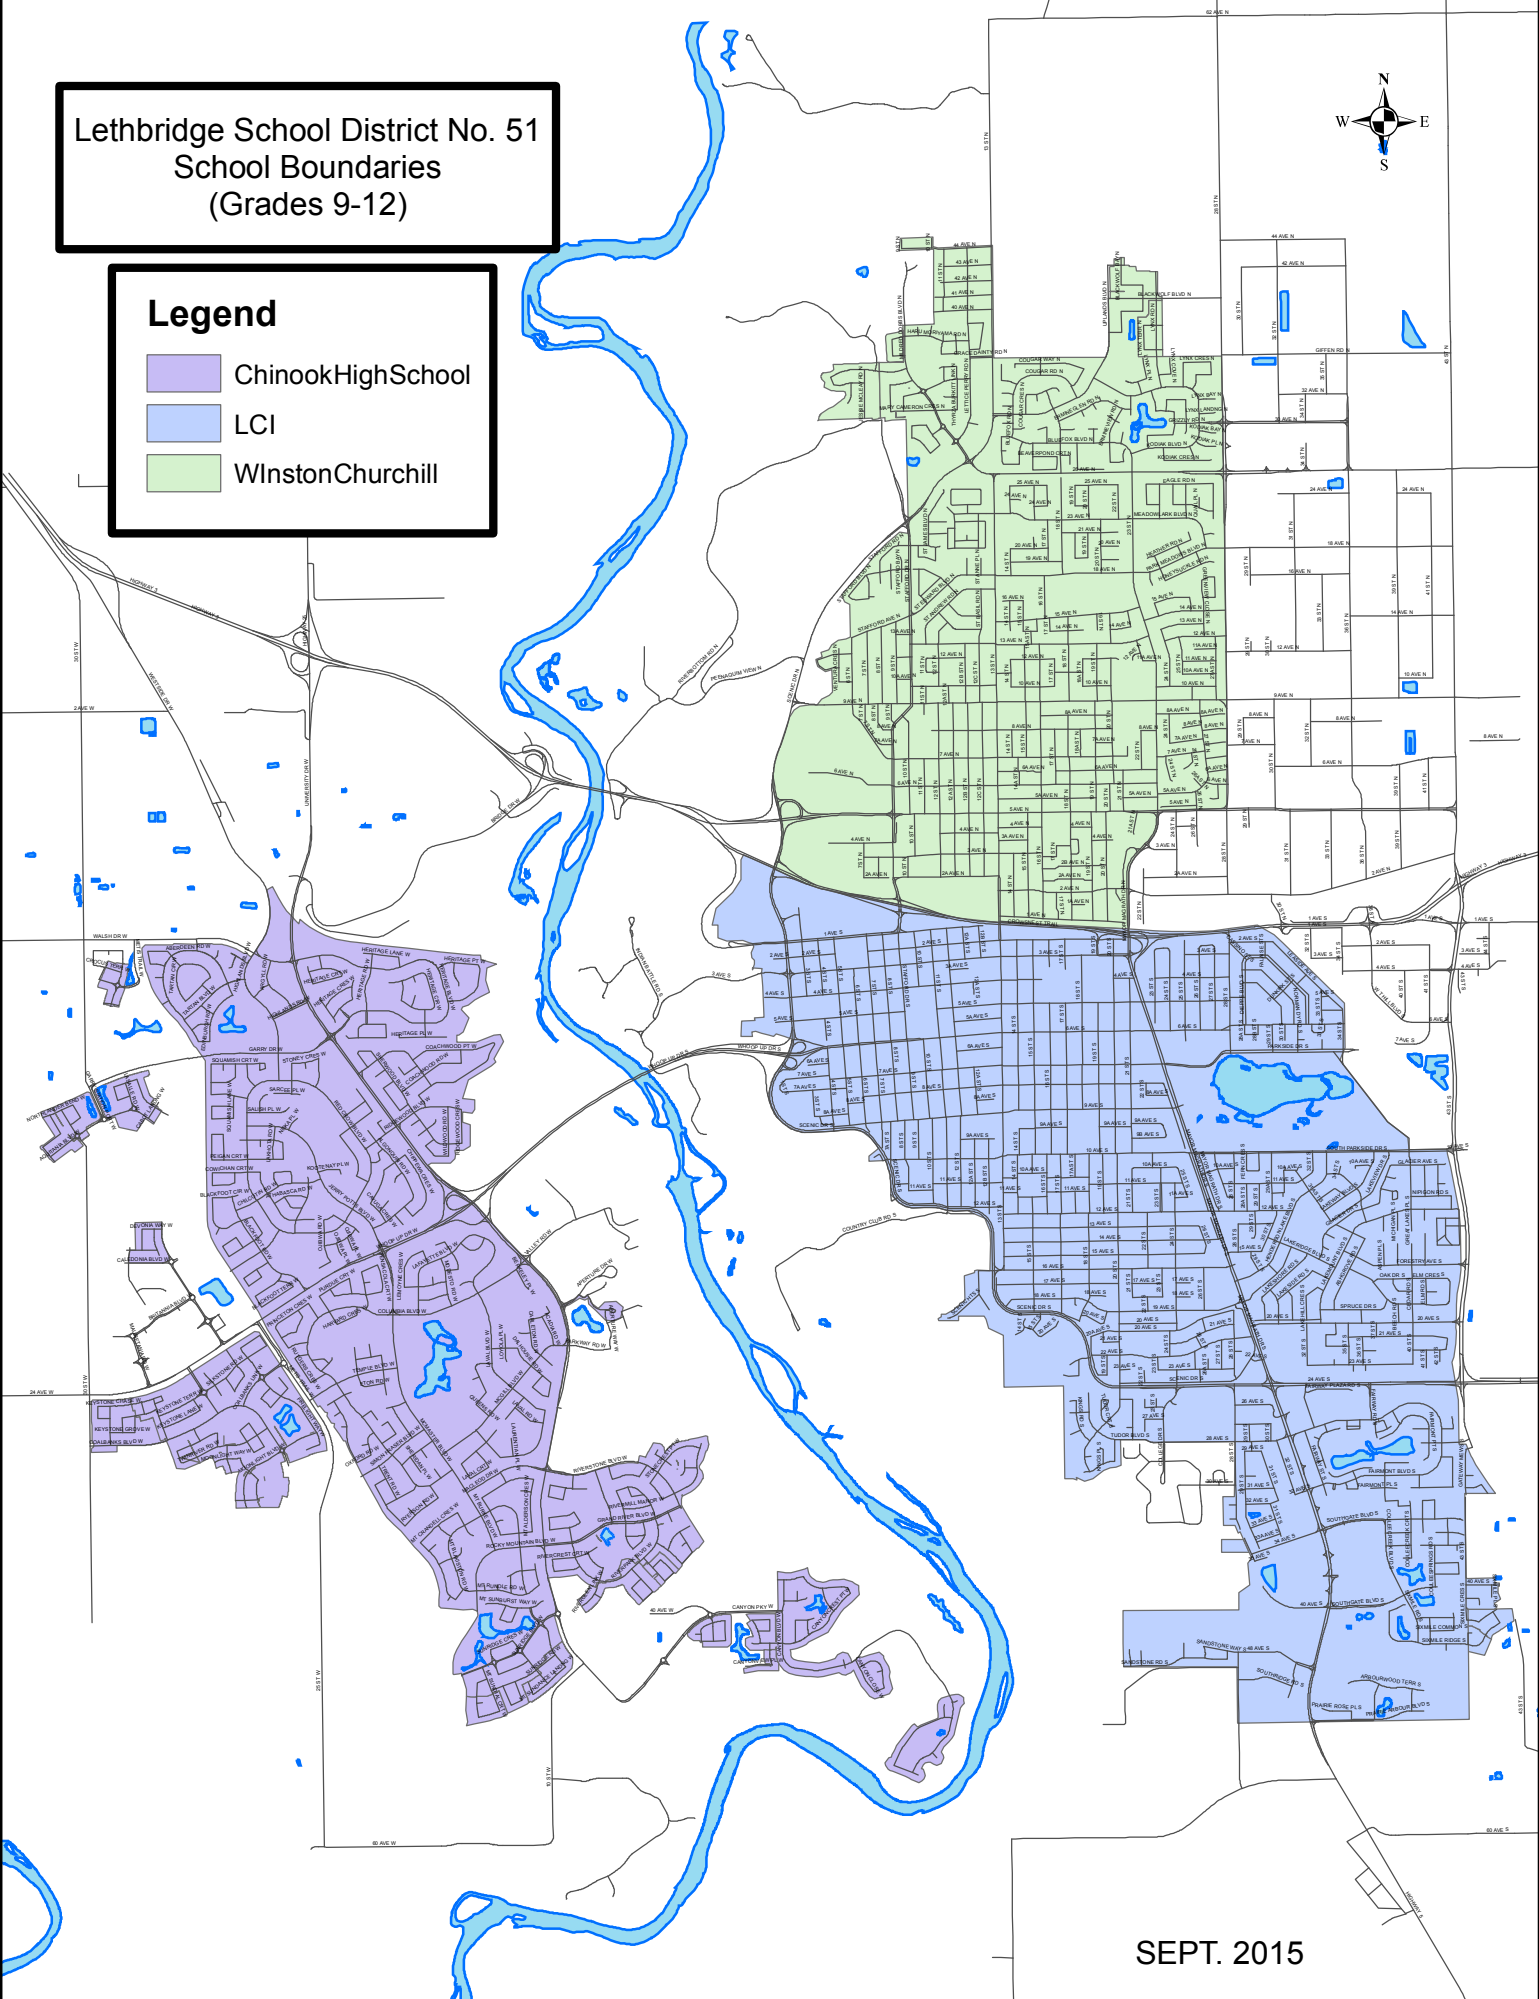

Lethbridge School District No. 51 School Boundaries (Grades 9-12)

Legend

-  ChinookHighSchool
-  LCI
-  WlnstonChurchill

SEPT. 2015