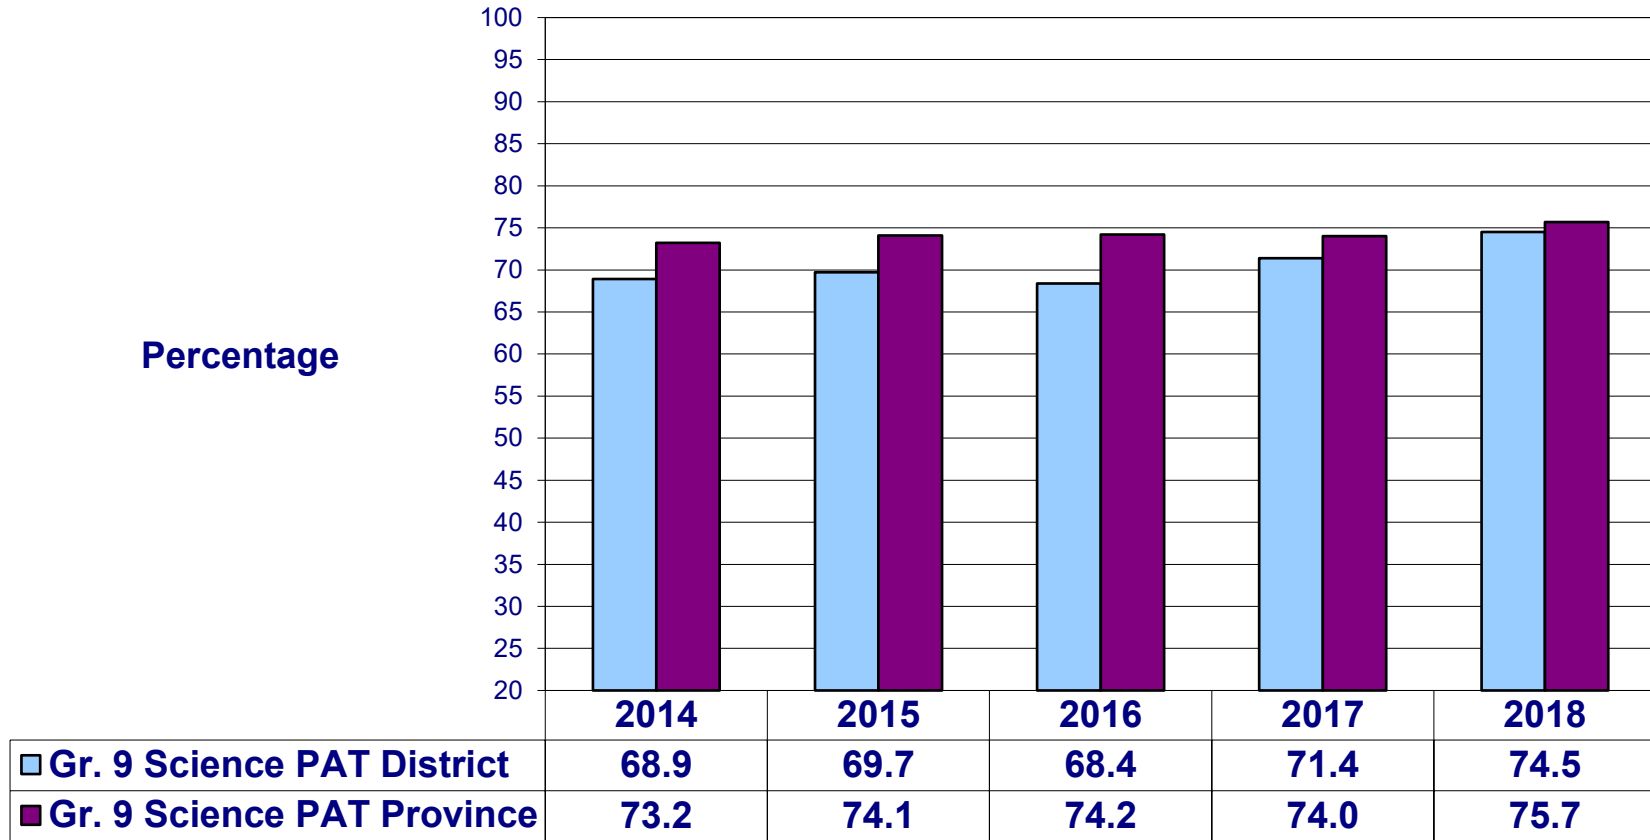

Grade 9: Science - 2018

Students Meeting Acceptable Standard