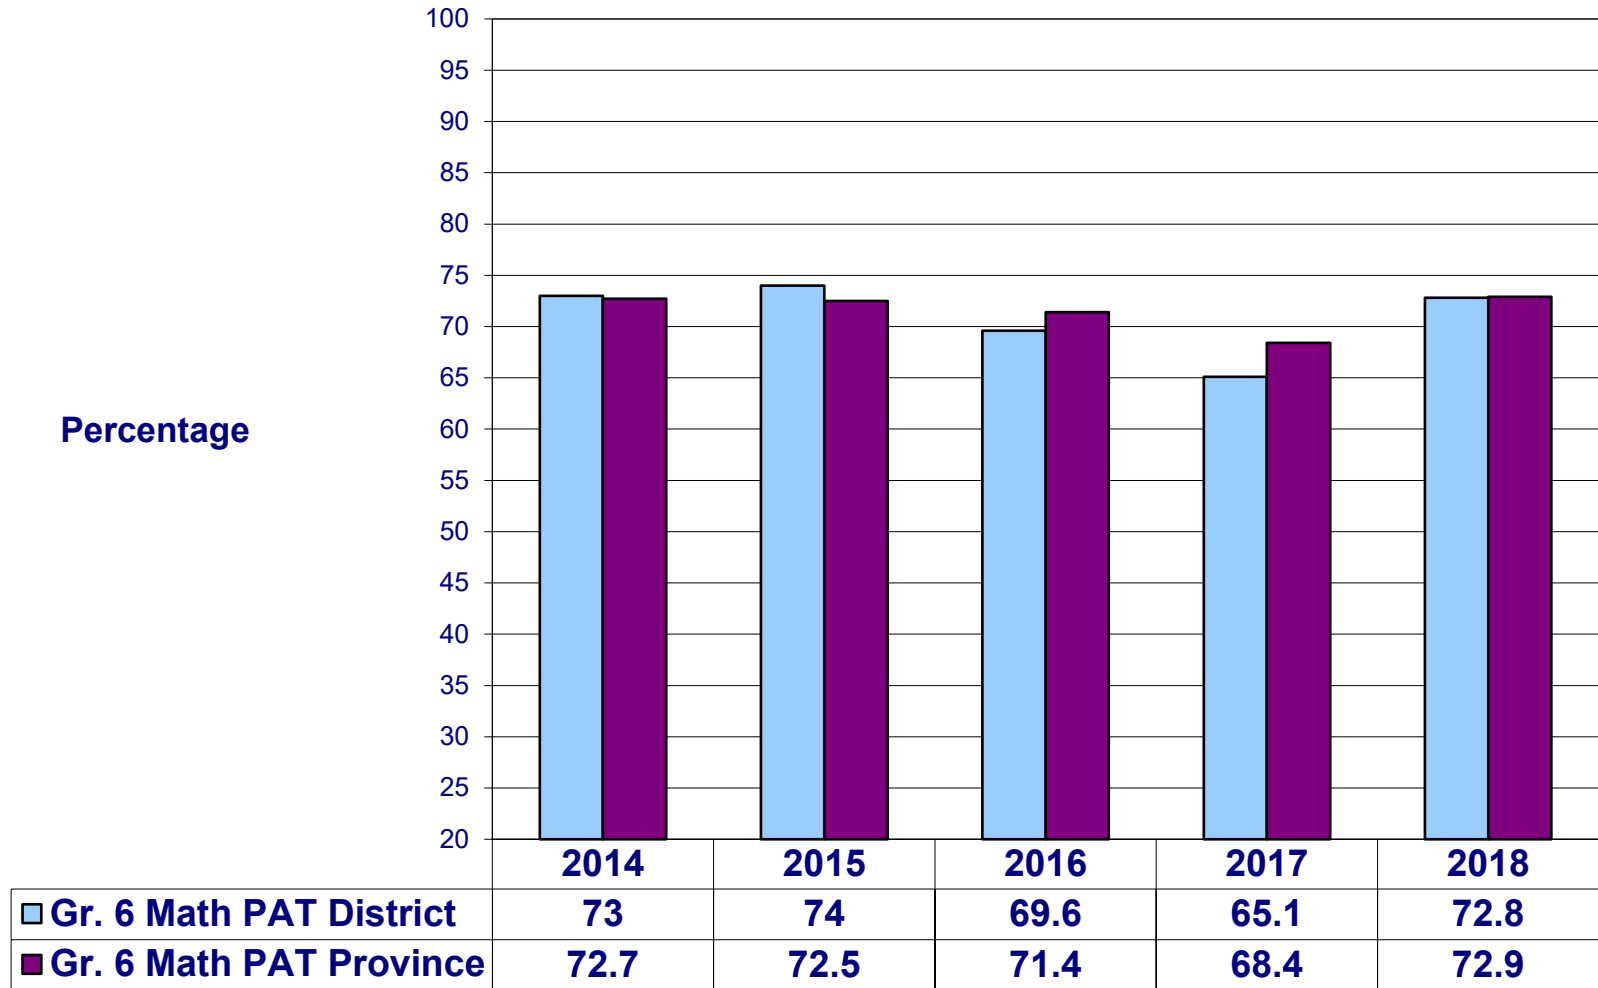

Provincial Exam Results

2017-2018

Grade 6: English Language Arts - 2018

Students Meeting Acceptable Standard

Grade 6: Math - 2018

Students Meeting Acceptable Standard

Grade 6: Science - 2018

Students Meeting Acceptable Standard