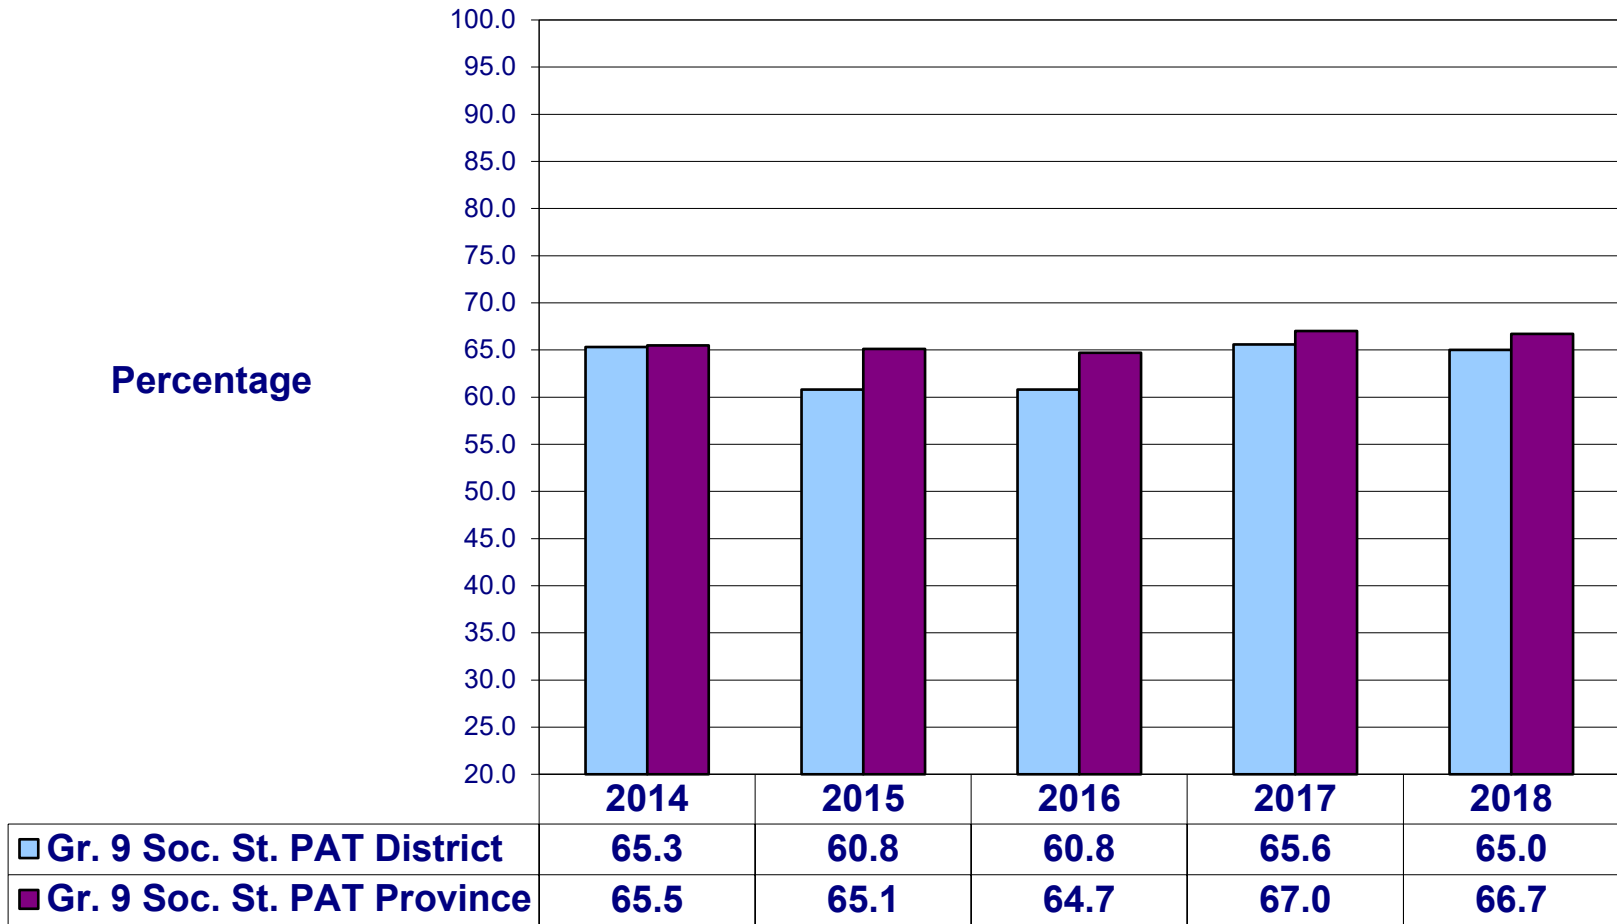

Grade 9: Math - 2018

Students Meeting Acceptable Standard

Grade 9: Science - 2018

Students Meeting Acceptable Standard

Grade 9: Social Studies - 2018

Students Meeting Acceptable Standard

Gr. 9 French Immersion Results - 2017