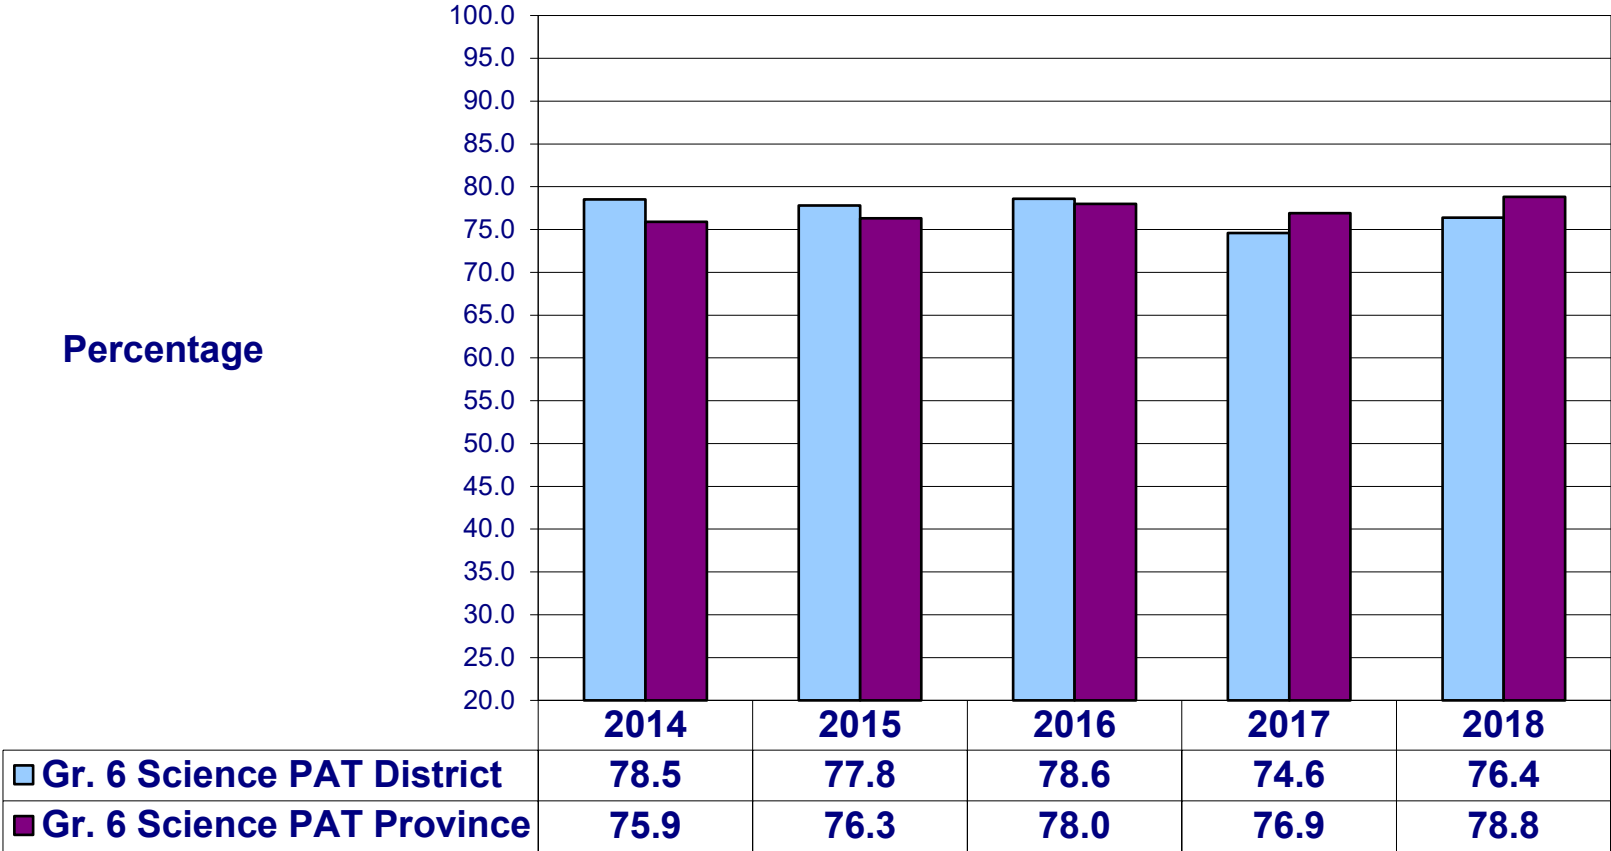

Provincial Exam Results

2017-2018

Grade 6: English Language Arts - 2018

Students Meeting Acceptable Standard

Grade 6: Math - 2018

Students Meeting Acceptable Standard

Grade 6: Science - 2018

Students Meeting Acceptable Standard