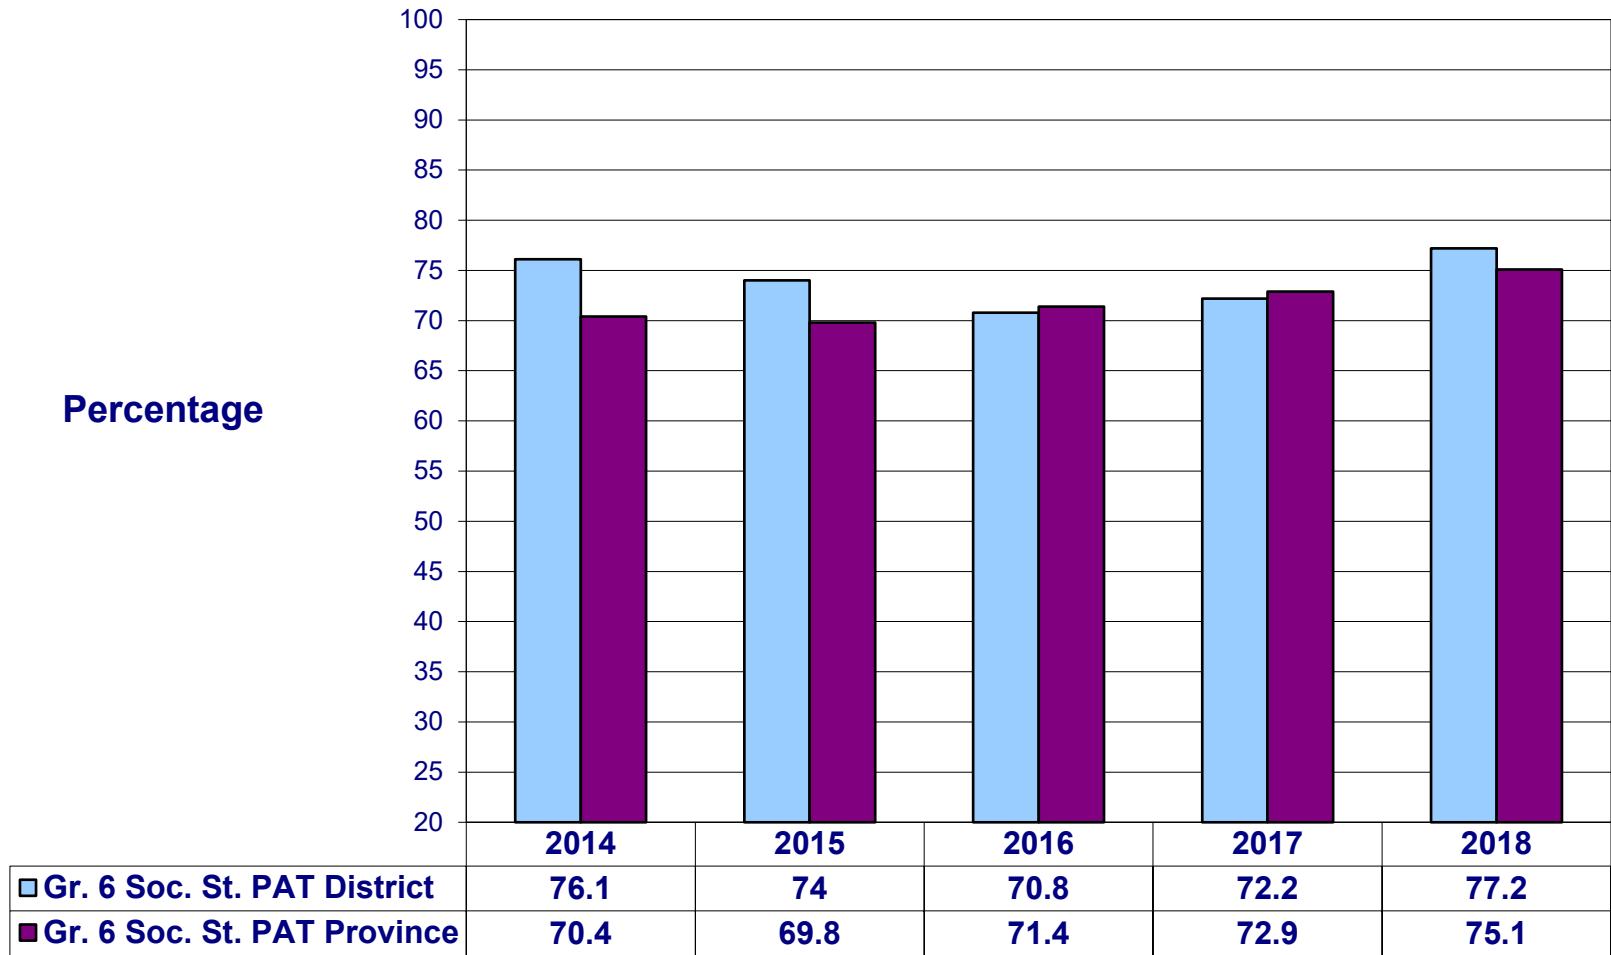

Grade 6: Social Studies - 2018

Students Meeting Acceptable Standard