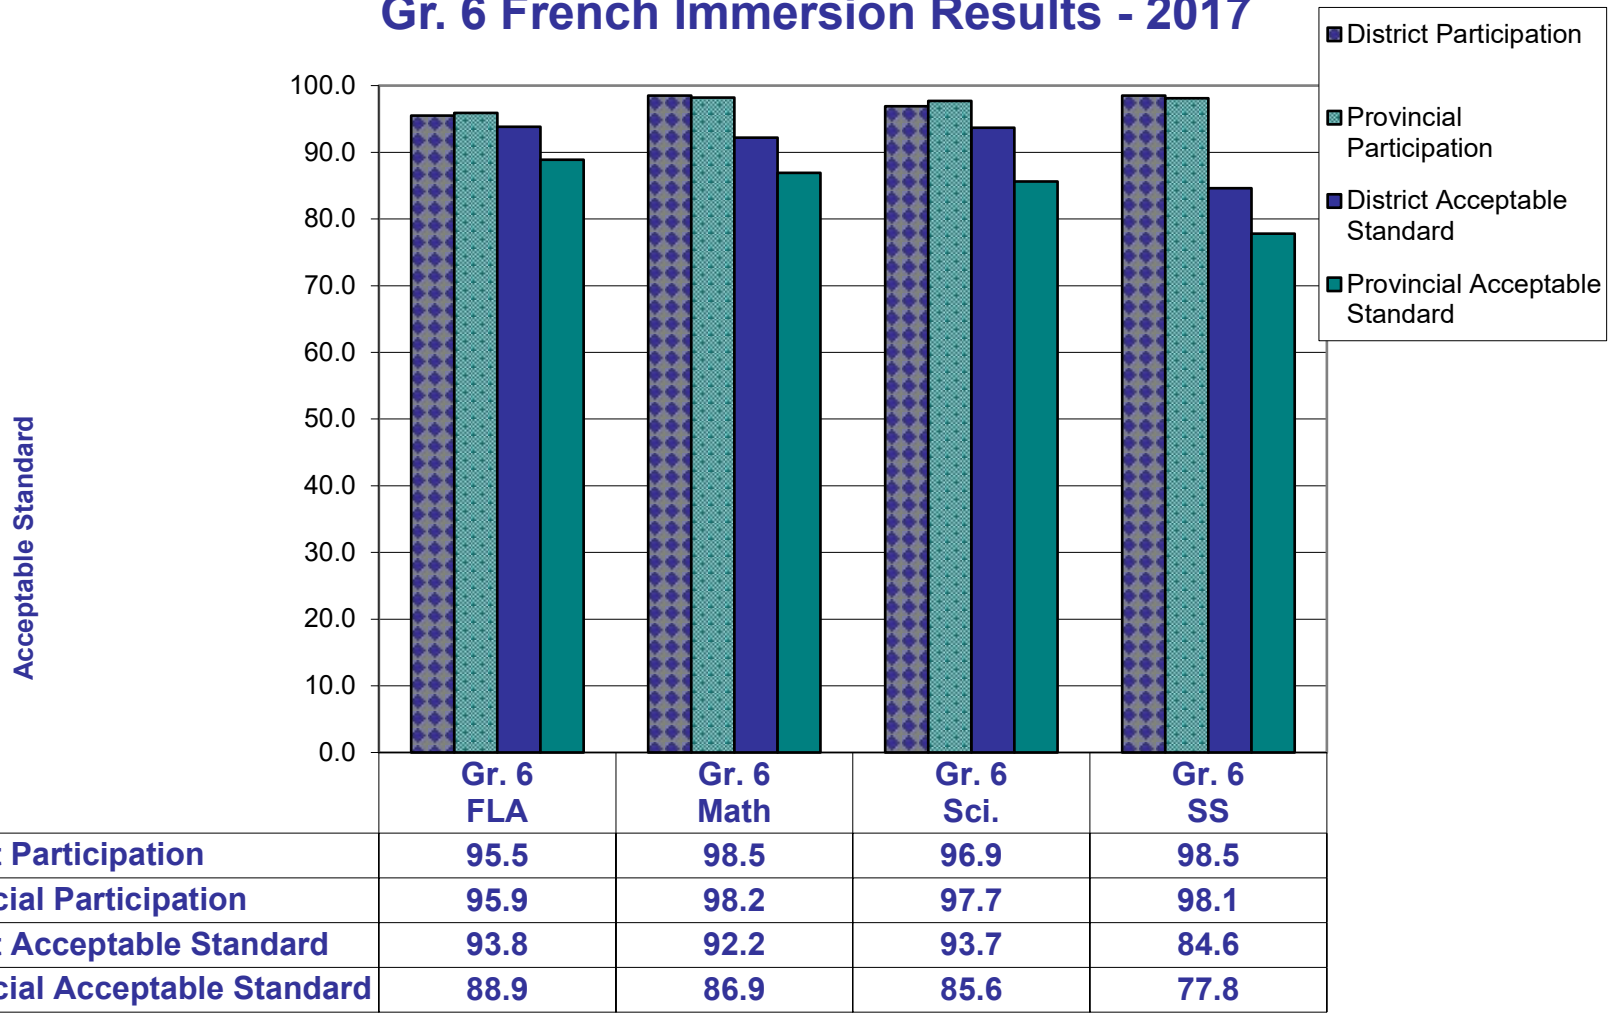

Grade 6: Social Studies - 2018

Students Meeting Acceptable Standard

Gr. 6 French Immersion Results - 2017

District Results (Acceptable Standard)

Grade 9: English Language Arts - 2018

Students Meeting Acceptable Standard