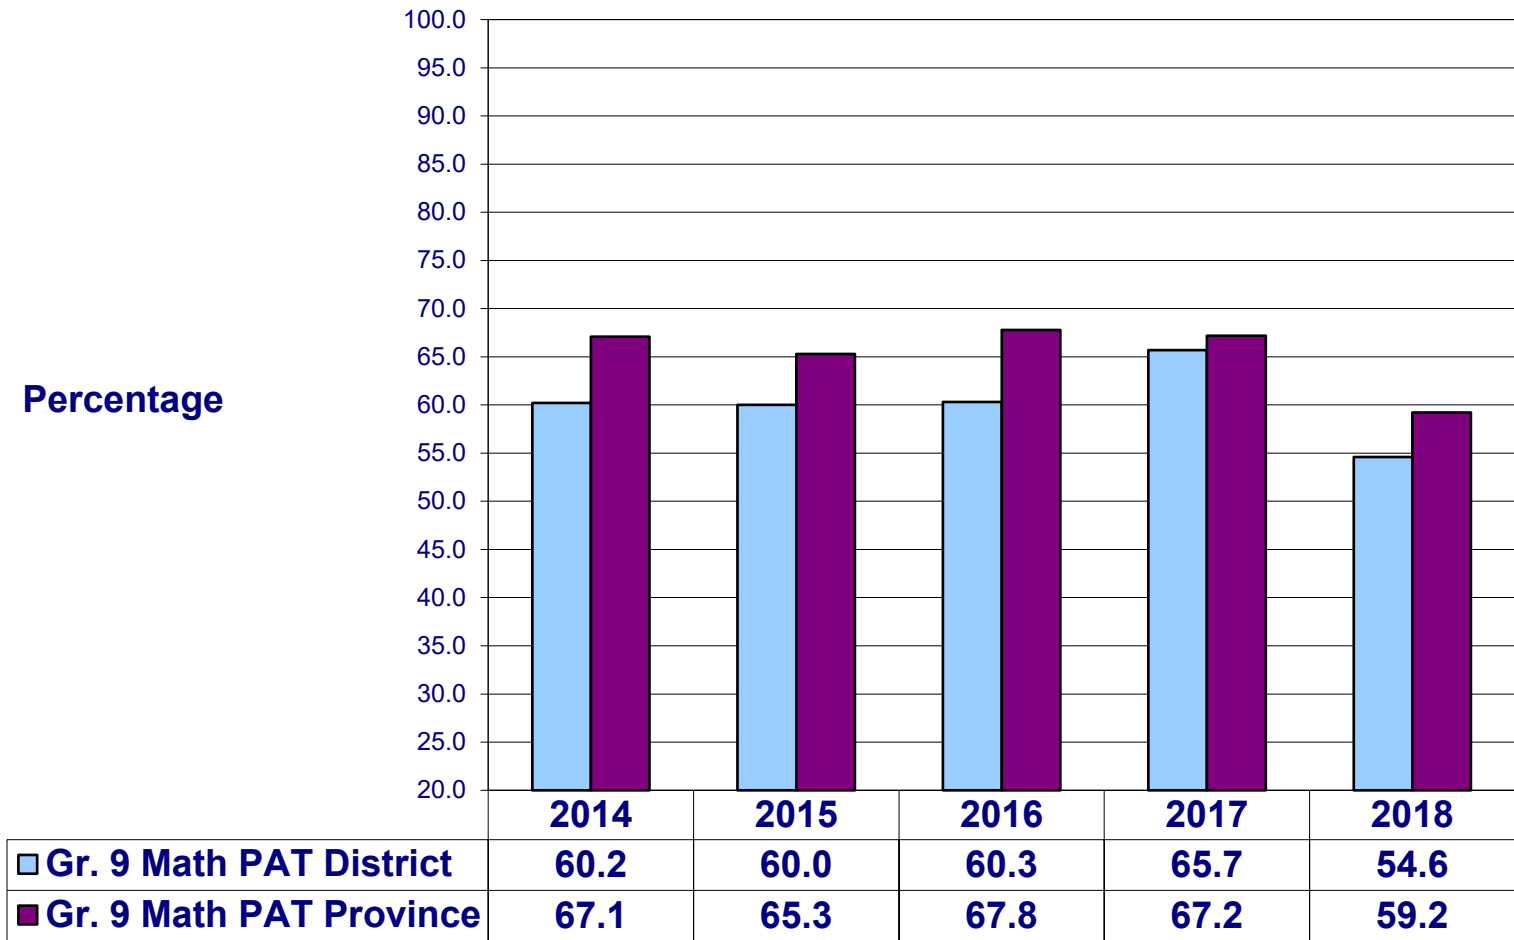

Grade 9: Math - 2018

Students Meeting Acceptable Standard