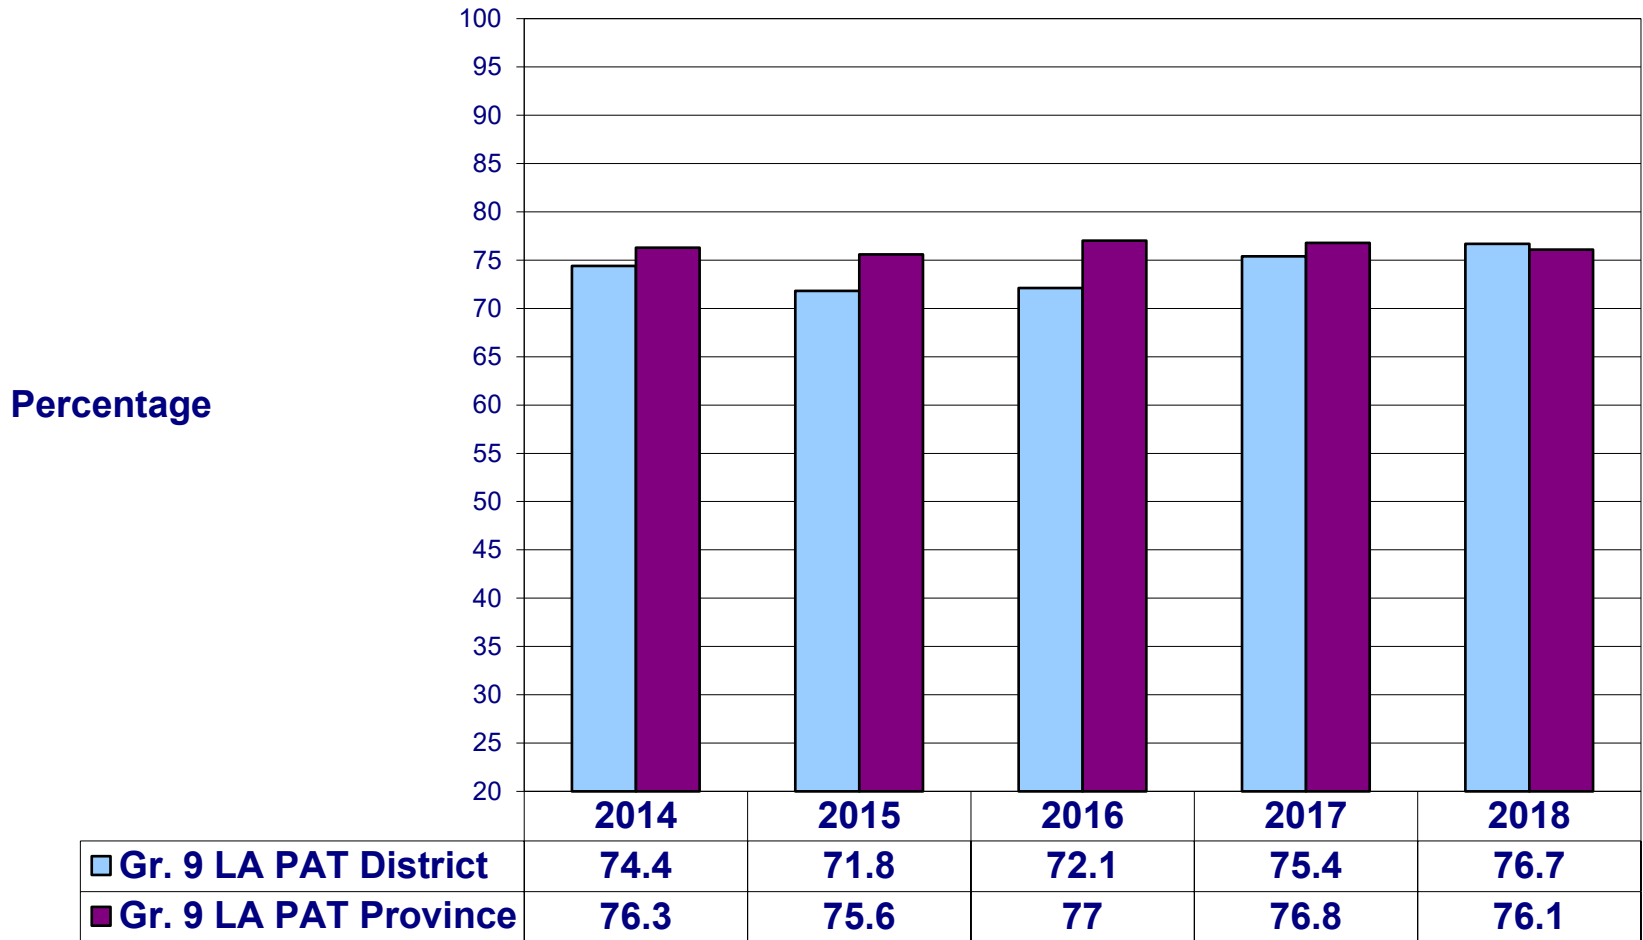

Grade 6: Social Studies - 2018

Students Meeting Acceptable Standard

Gr. 6 French Immersion Results - 2017

District Results (Acceptable Standard)

Grade 9: English Language Arts - 2018

Students Meeting Acceptable Standard