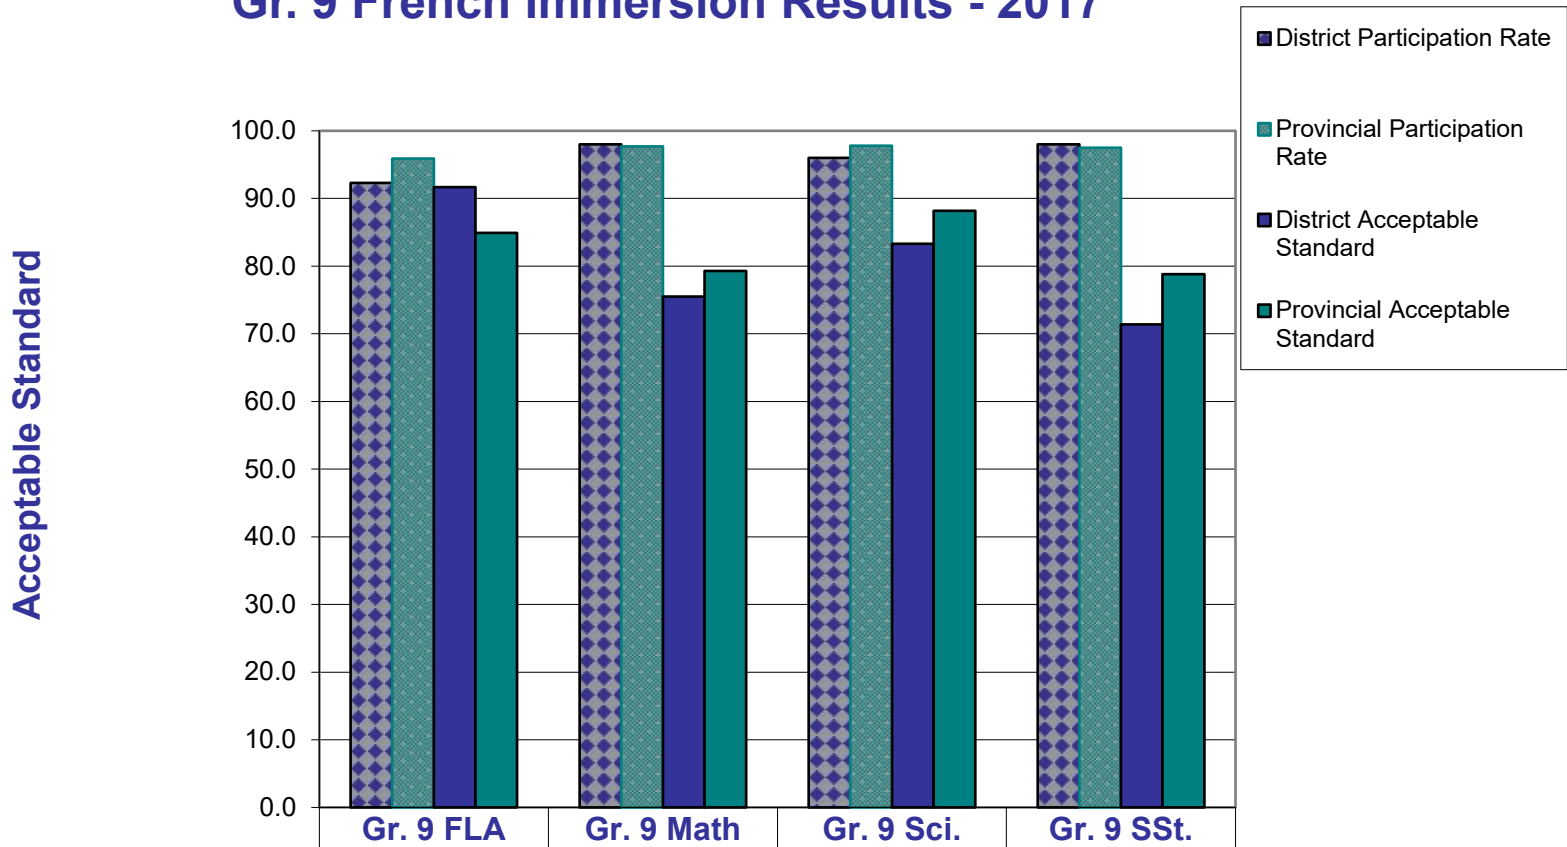

Grade 9: Math - 2018

Students Meeting Acceptable Standard

Grade 9: Science - 2018

Students Meeting Acceptable Standard

Grade 9: Social Studies - 2018

Students Meeting Acceptable Standard

Gr. 9 French Immersion Results - 2017