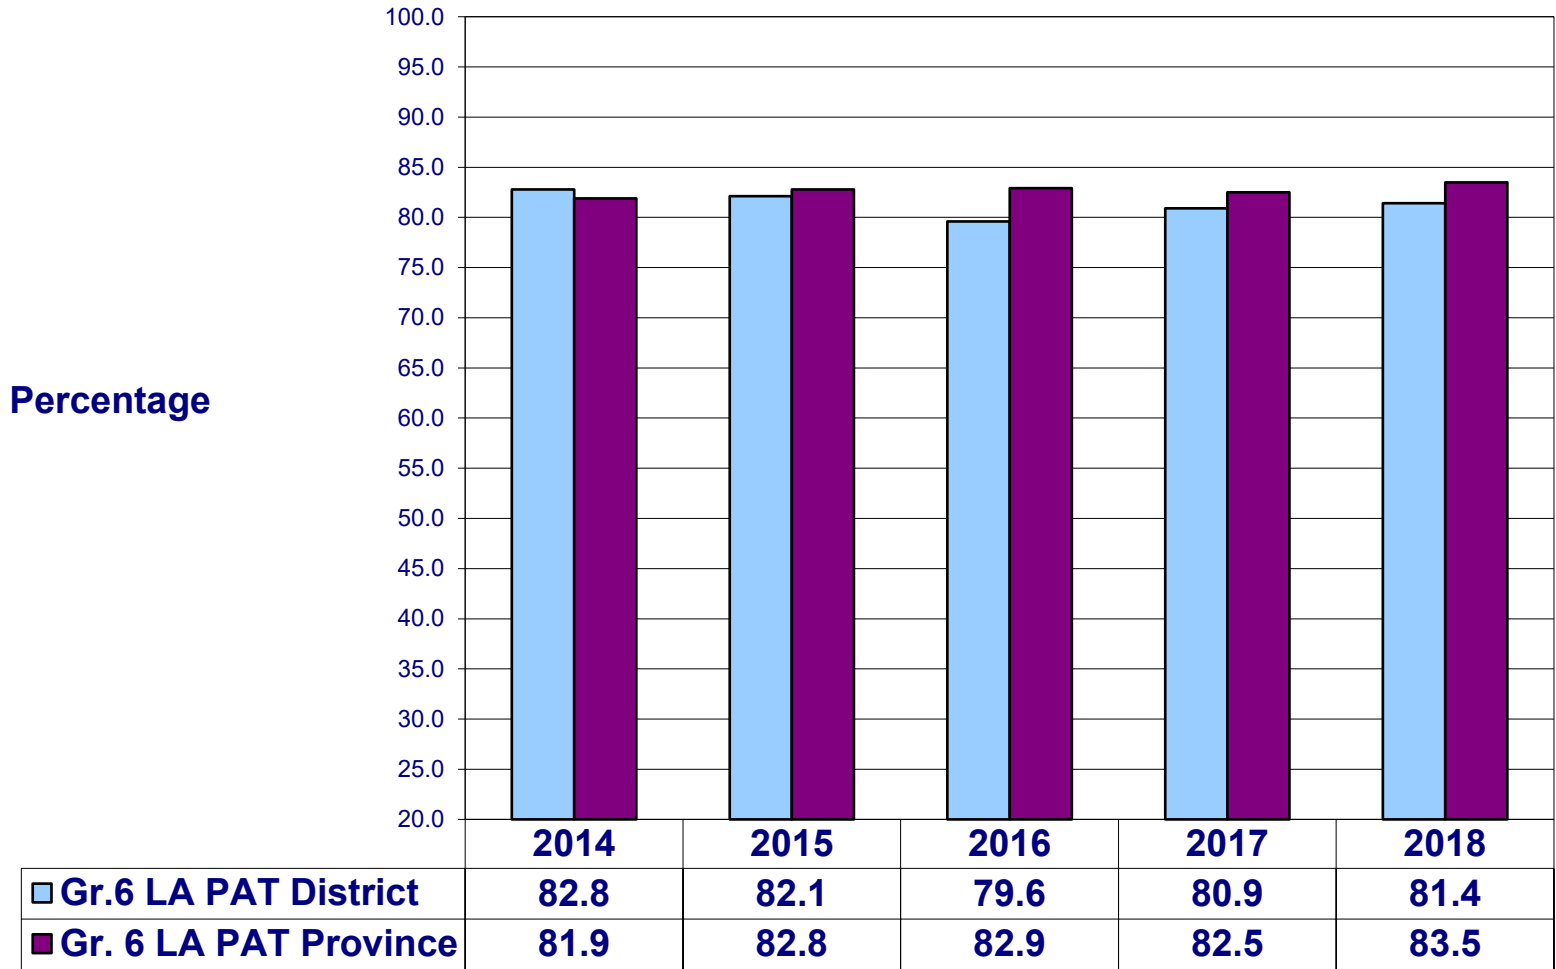

Provincial Exam Results

2017-2018

Grade 6: English Language Arts - 2018

Students Meeting Acceptable Standard

Grade 6: Math - 2018

Students Meeting Acceptable Standard

Grade 6: Science - 2018

Students Meeting Acceptable Standard