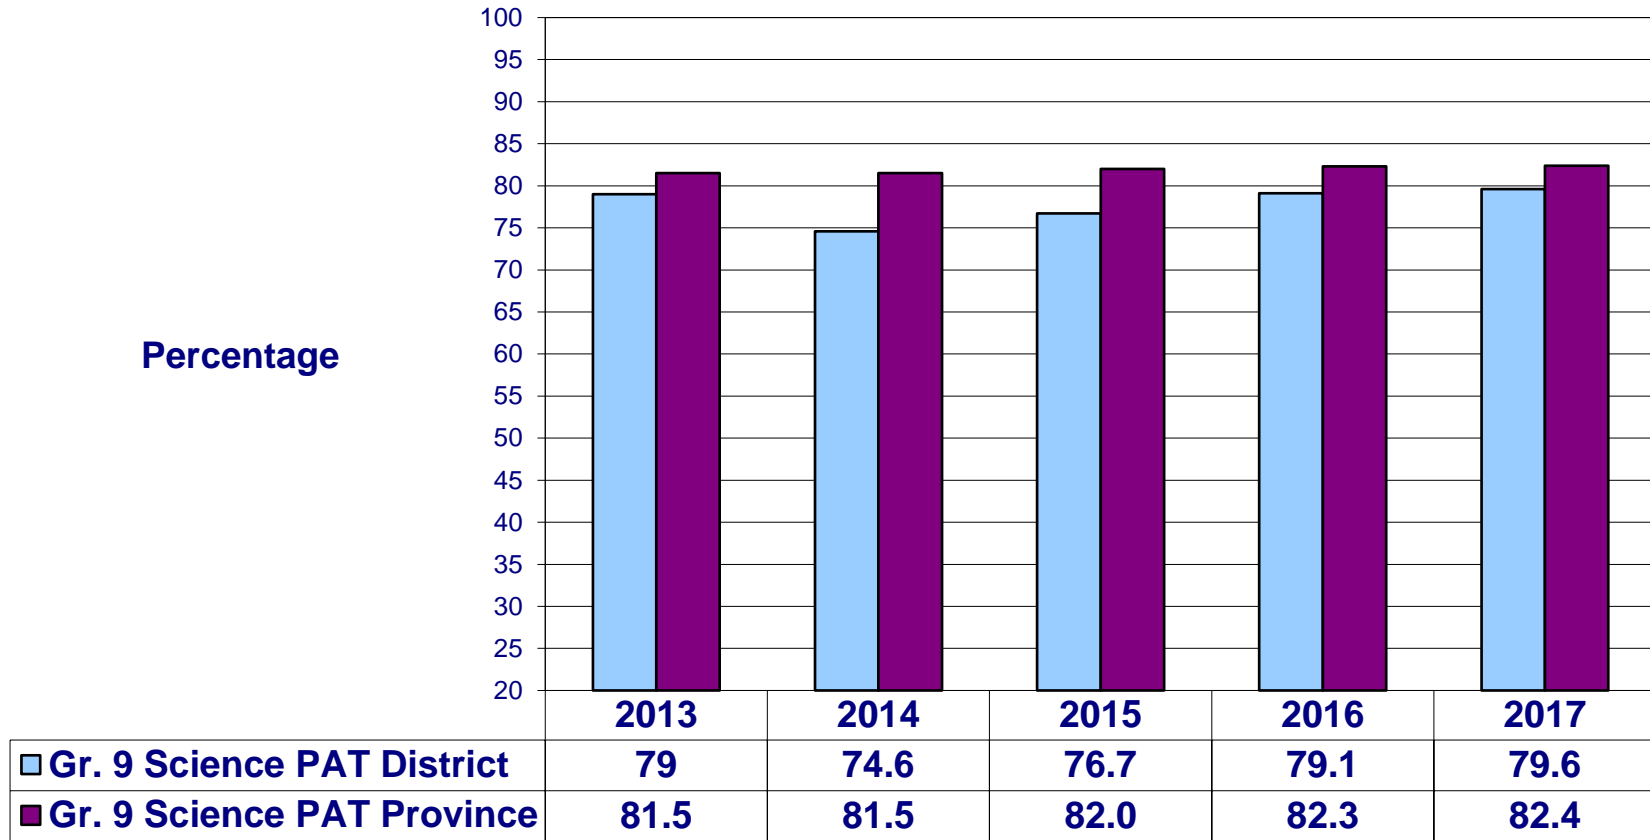

Grade 9: Science - 2017

Students Meeting Acceptable Standard