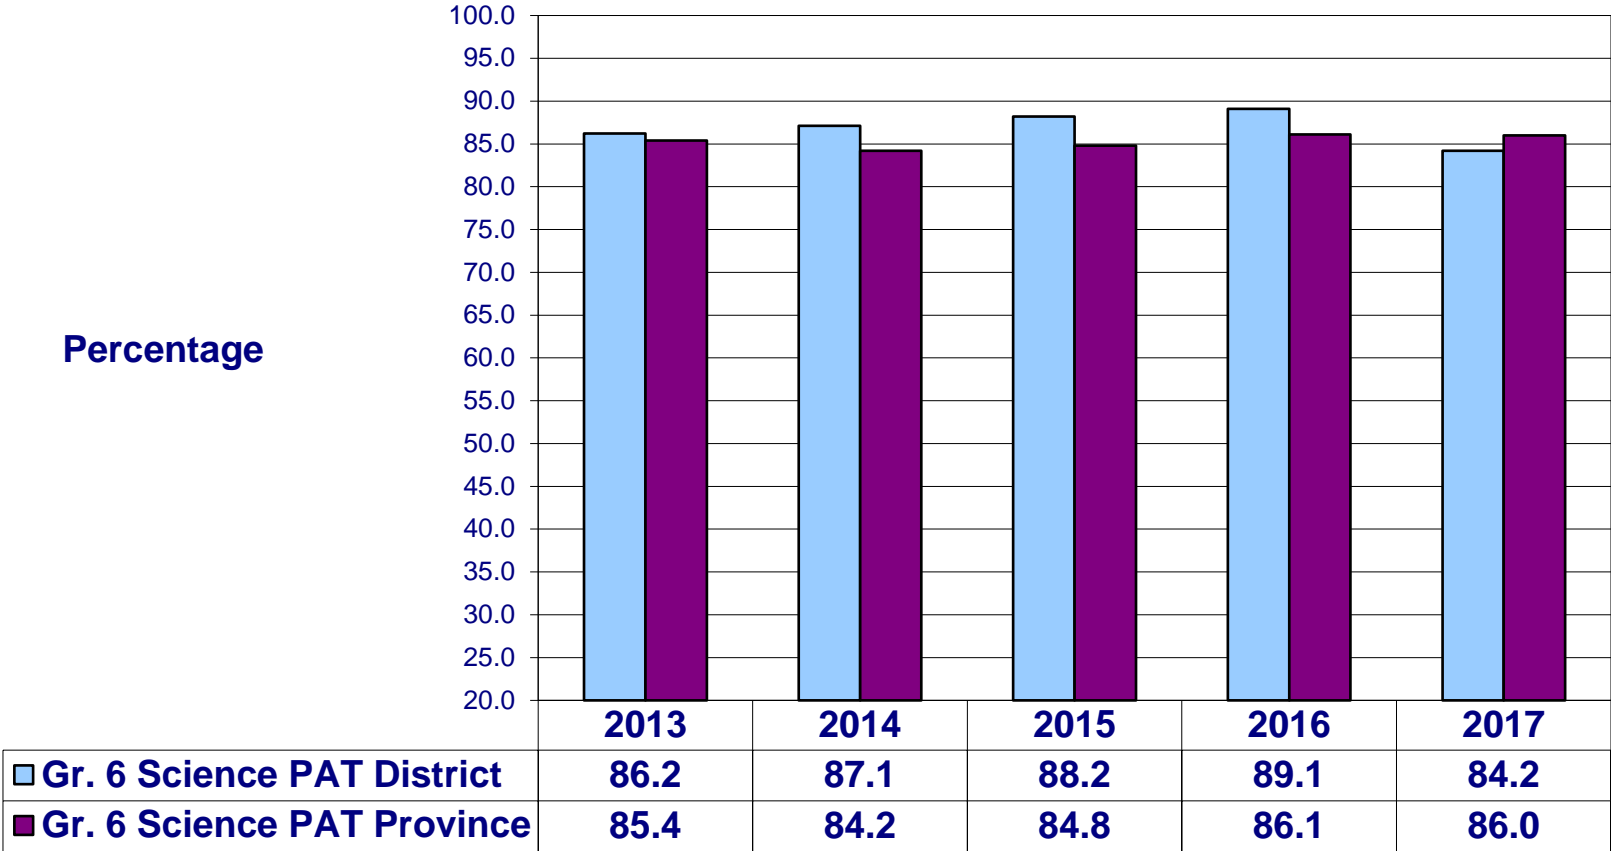

Provincial Exam Results

2016 - 2017

Grade 6: English Language Arts - 2017

Students Meeting Acceptable Standard

Grade 6: Math - 2017

Students Meeting Acceptable Standard

Grade 6: Science - 2017

Students Meeting Acceptable Standard