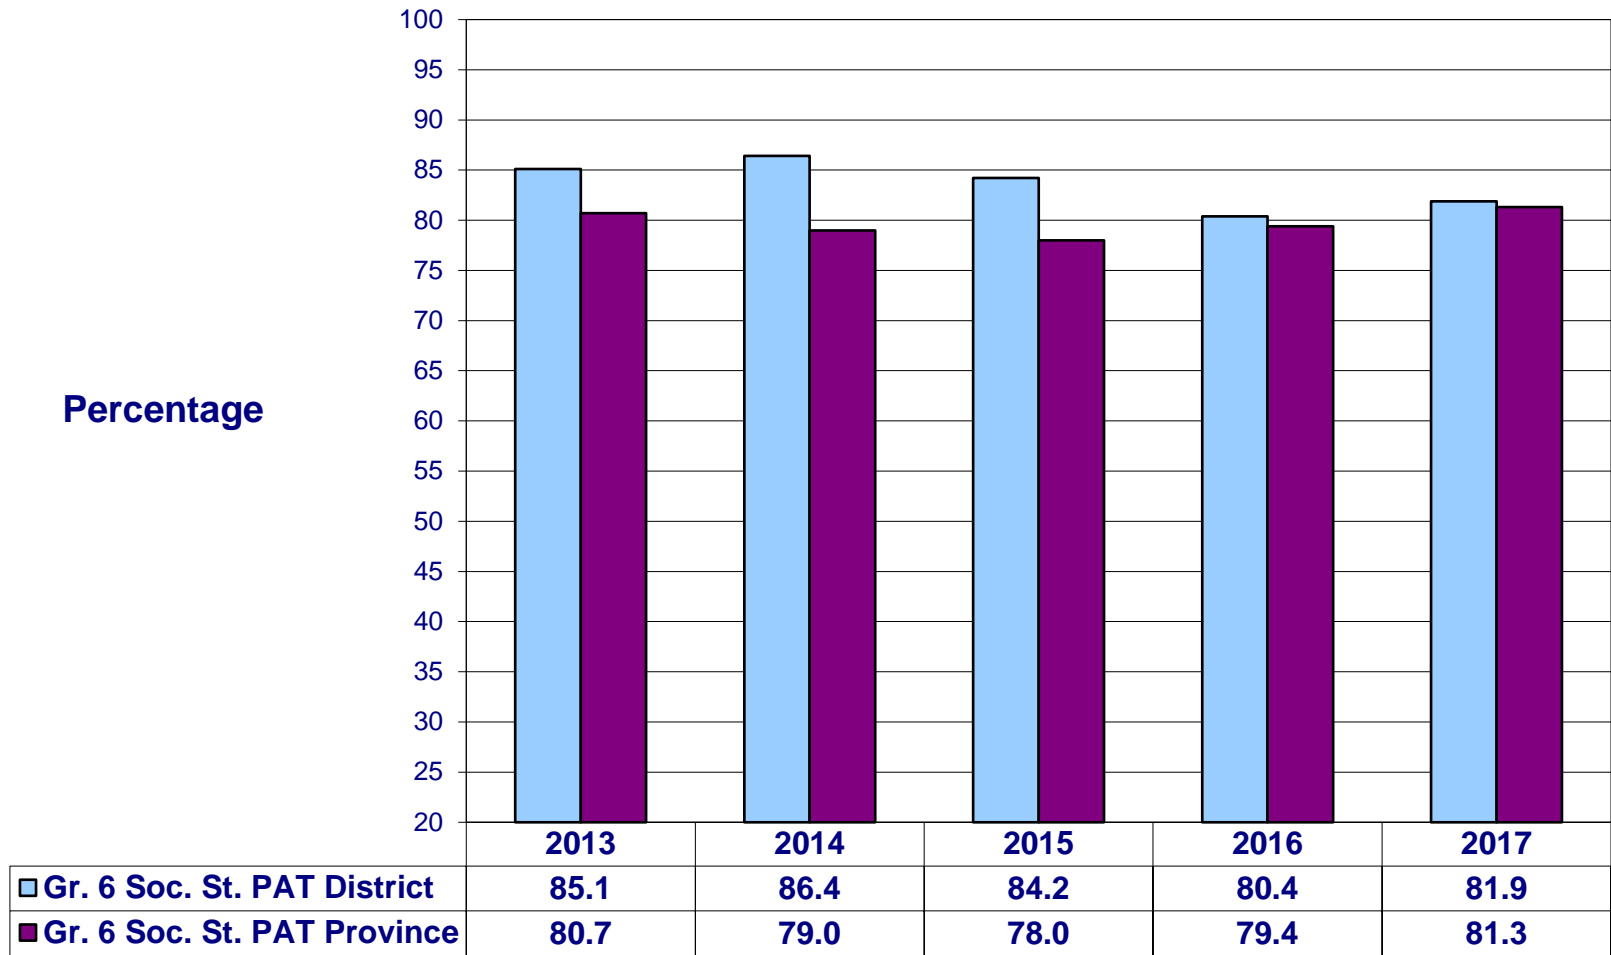

Grade 6: Social Studies - 2017

Students Meeting Acceptable Standard