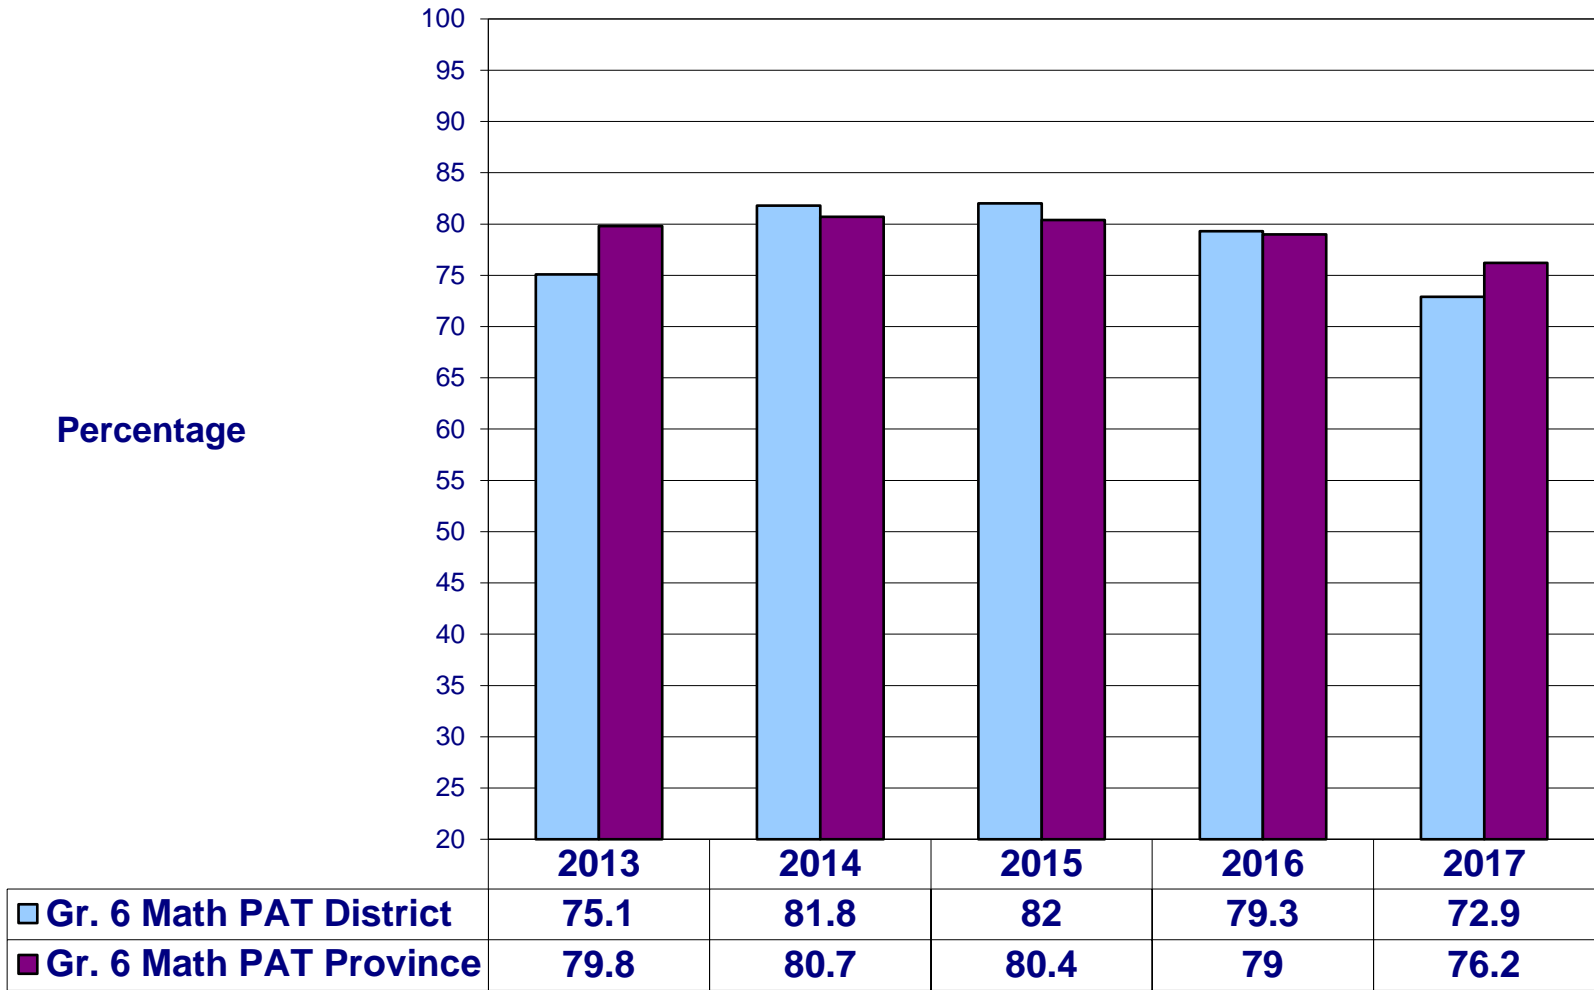

Provincial Exam Results

2016 - 2017

Grade 6: English Language Arts - 2017

Students Meeting Acceptable Standard

Grade 6: Math - 2017

Students Meeting Acceptable Standard

Grade 6: Science - 2017

Students Meeting Acceptable Standard