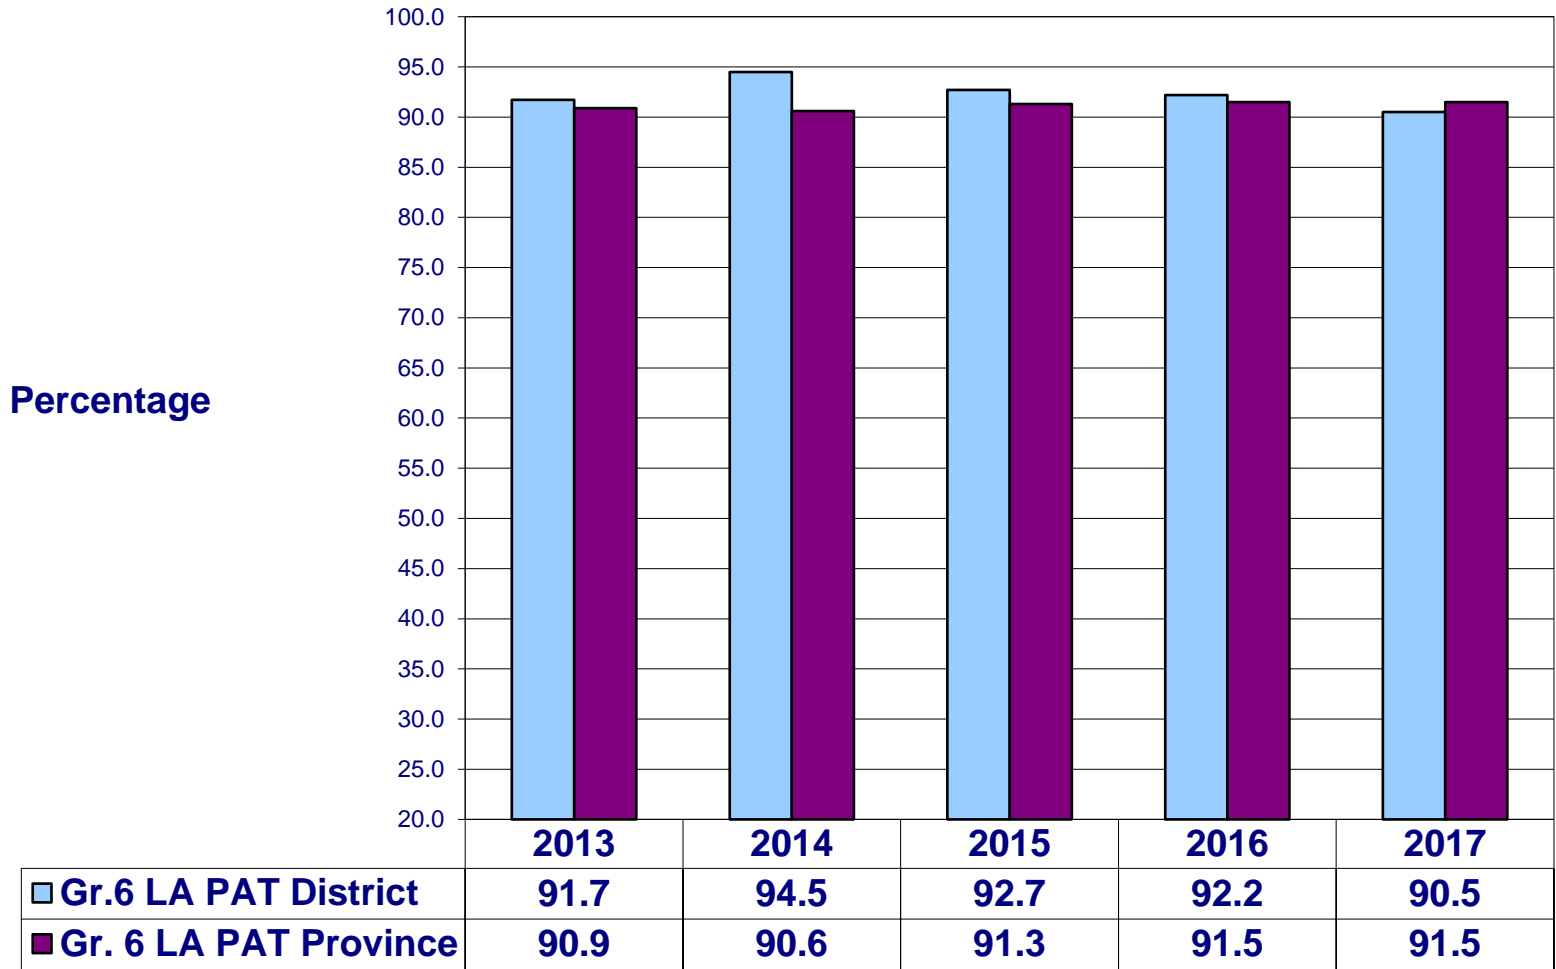

Provincial Exam Results

2016 - 2017

Grade 6: English Language Arts - 2017

Students Meeting Acceptable Standard

Grade 6: Math - 2017

Students Meeting Acceptable Standard

Grade 6: Science - 2017

Students Meeting Acceptable Standard