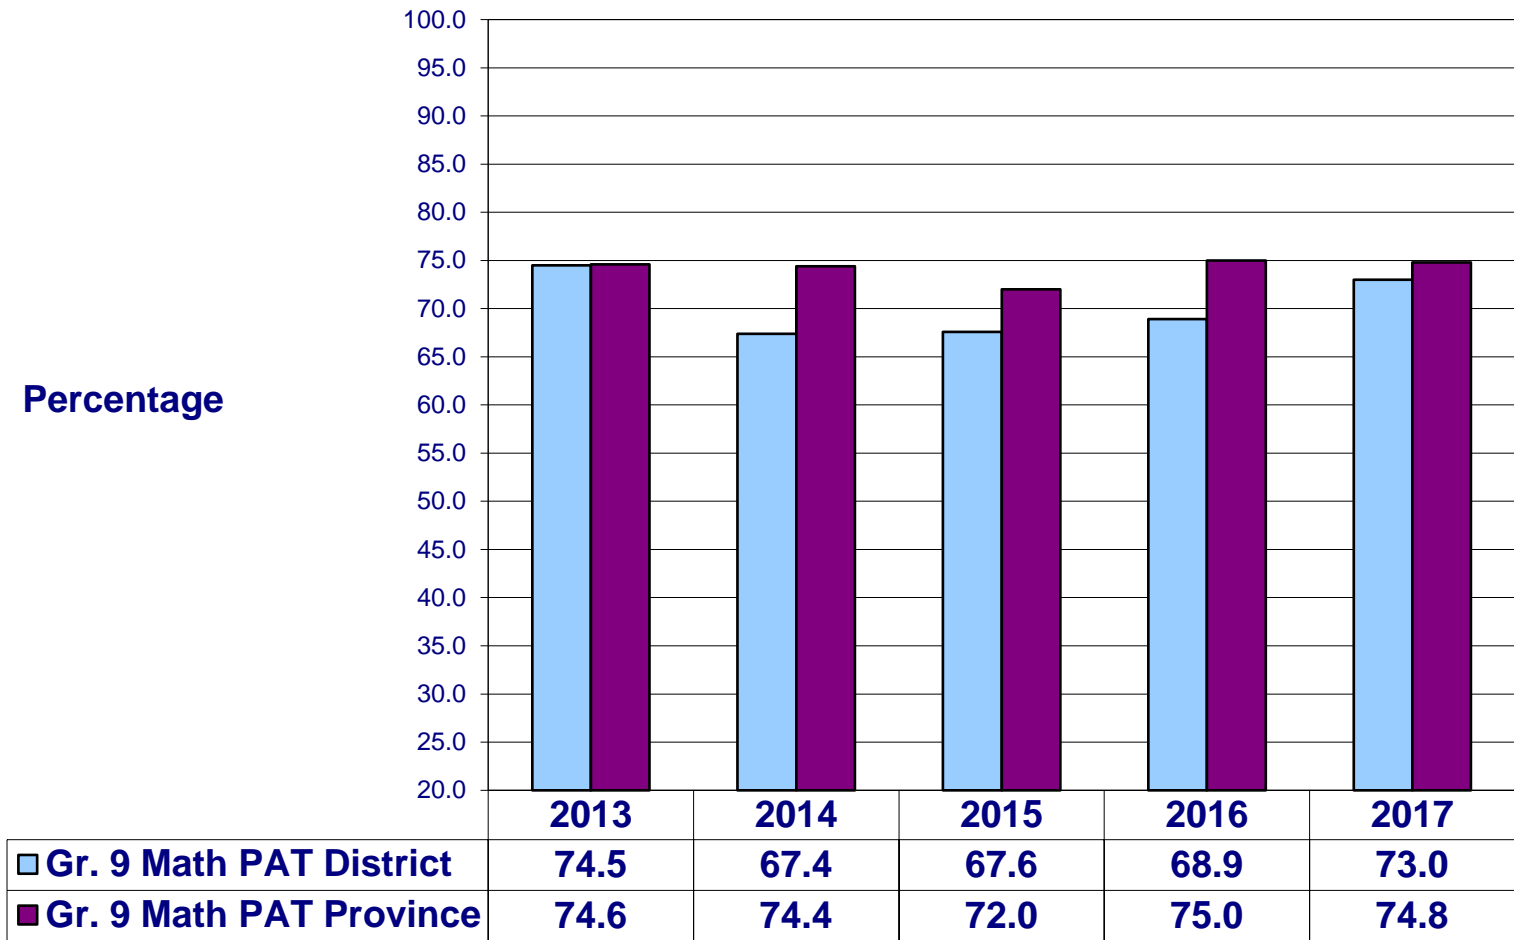

Grade 9: Math - 2017

Students Meeting Acceptable Standard