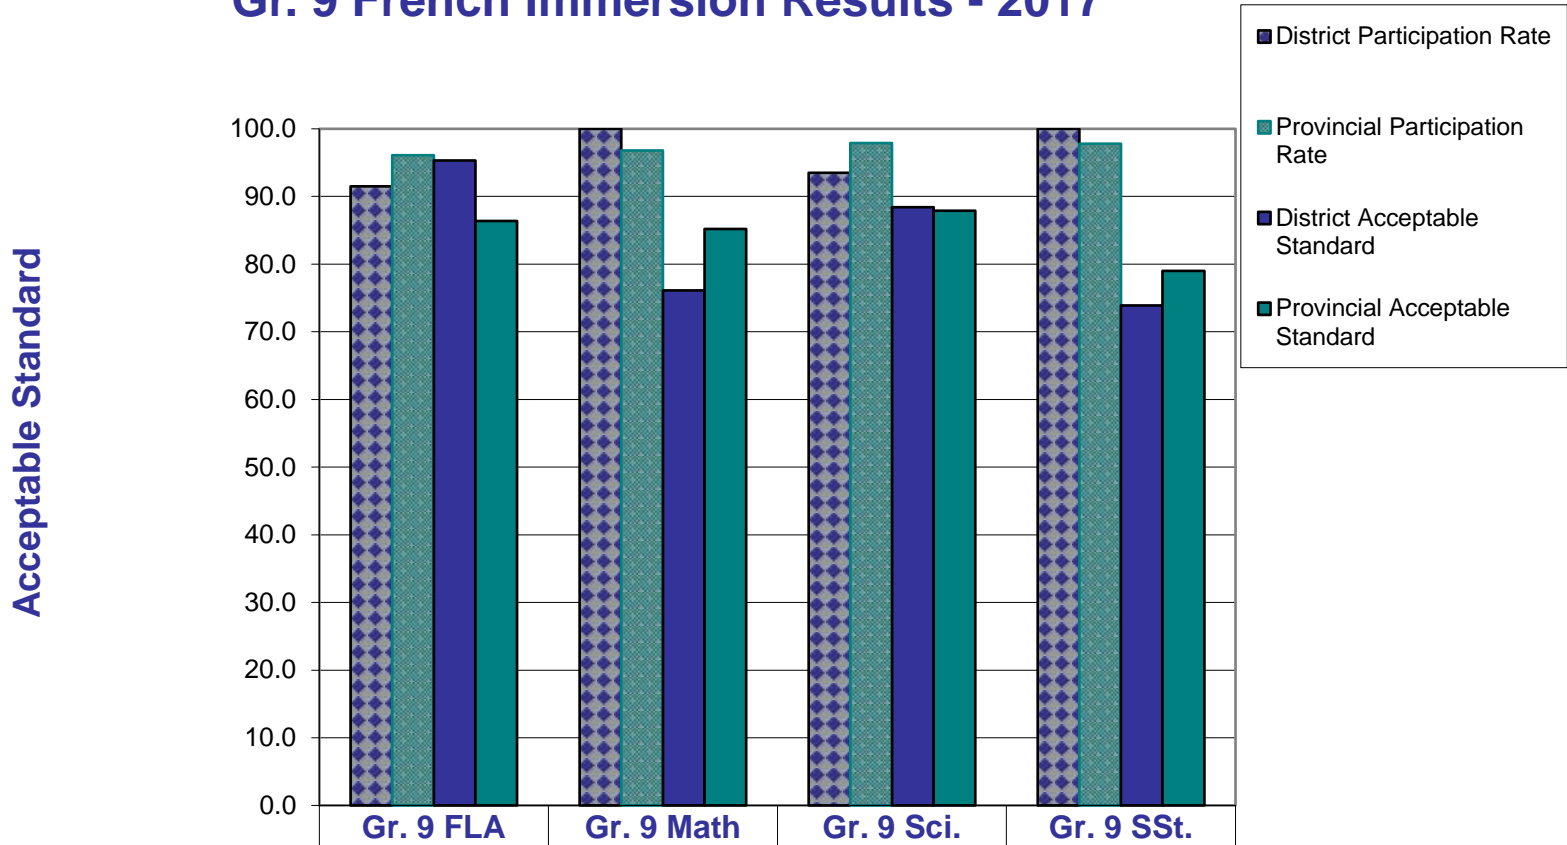

Grade 9: Math - 2017

Students Meeting Acceptable Standard

Grade 9: Science - 2017

Students Meeting Acceptable Standard

Grade 9: Social Studies - 2017

Students Meeting Acceptable Standard

Gr. 9 French Immersion Results - 2017