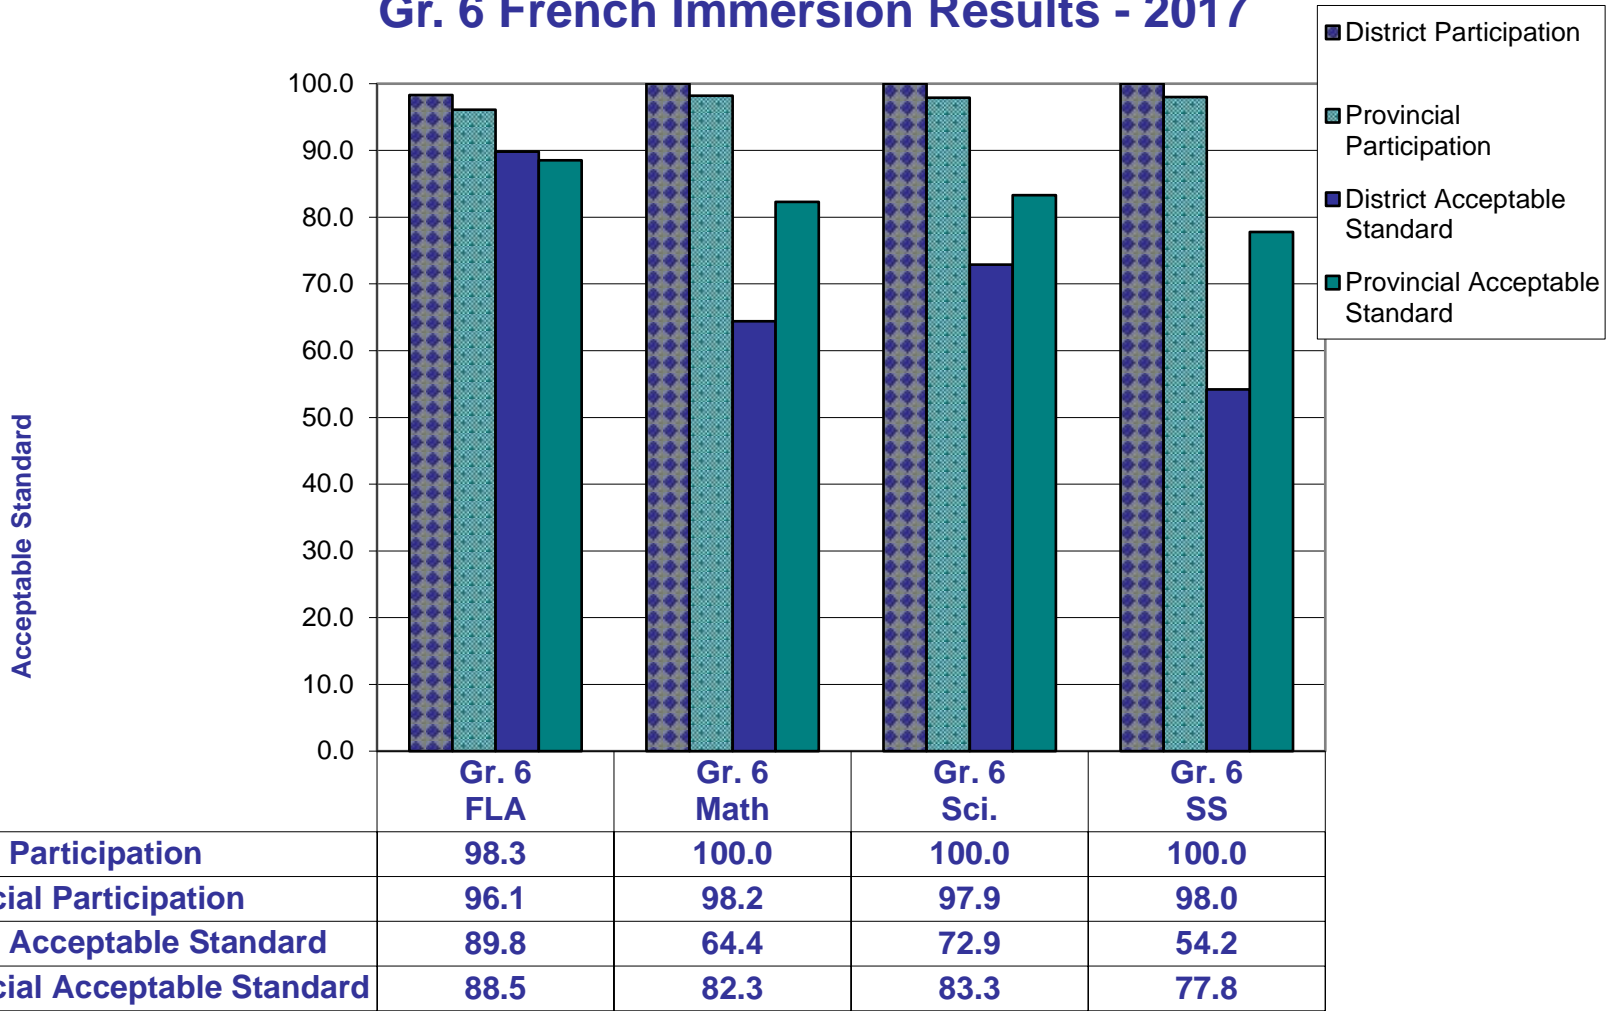

Grade 6: Social Studies - 2017

Students Meeting Acceptable Standard

Gr. 6 French Immersion Results - 2017

District Results (Acceptable Standard)

Grade 9: English Language Arts - 2017

Students Meeting Acceptable Standard