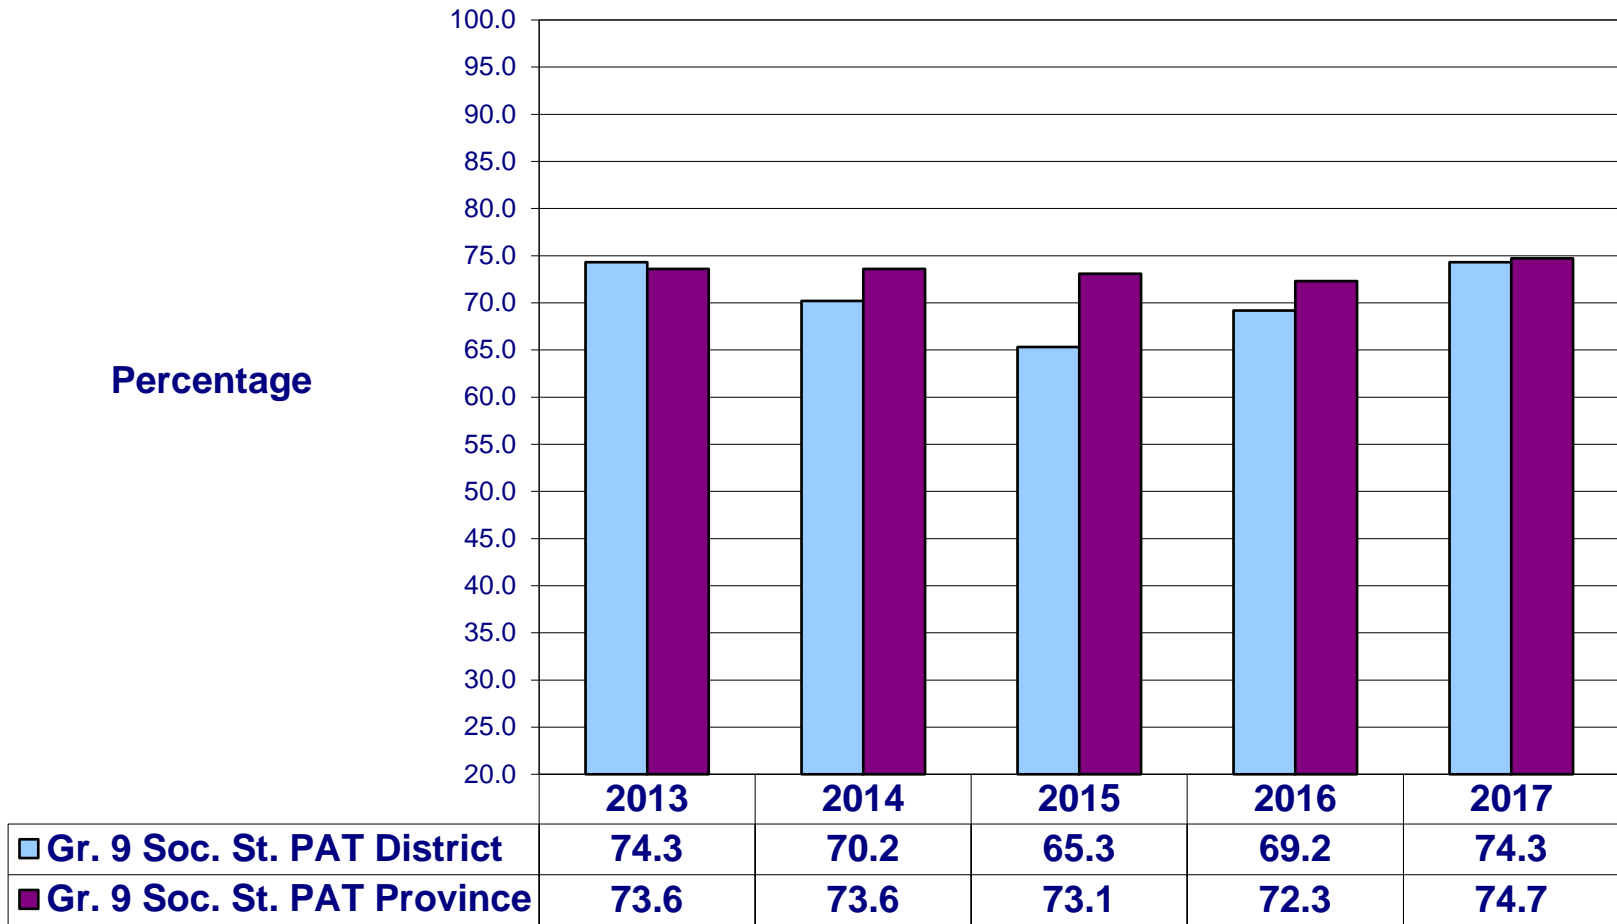

Grade 9: Social Studies - 2017

Students Meeting Acceptable Standard