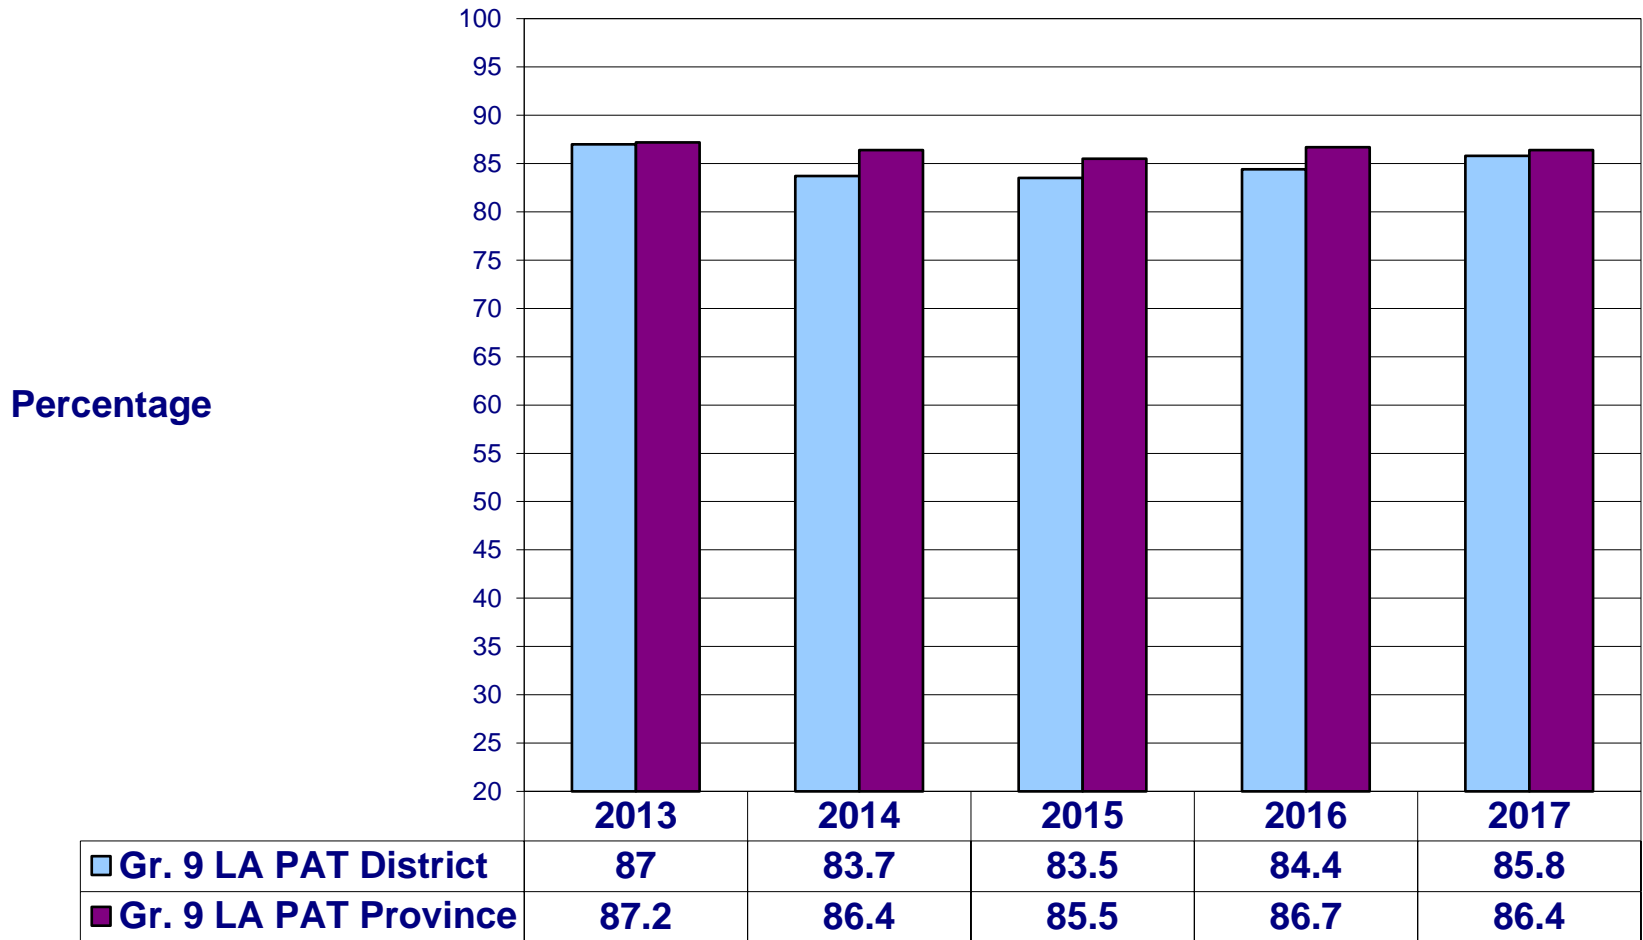

Grade 6: Social Studies - 2017

Students Meeting Acceptable Standard

Gr. 6 French Immersion Results - 2017

District Results (Acceptable Standard)

Grade 9: English Language Arts - 2017

Students Meeting Acceptable Standard