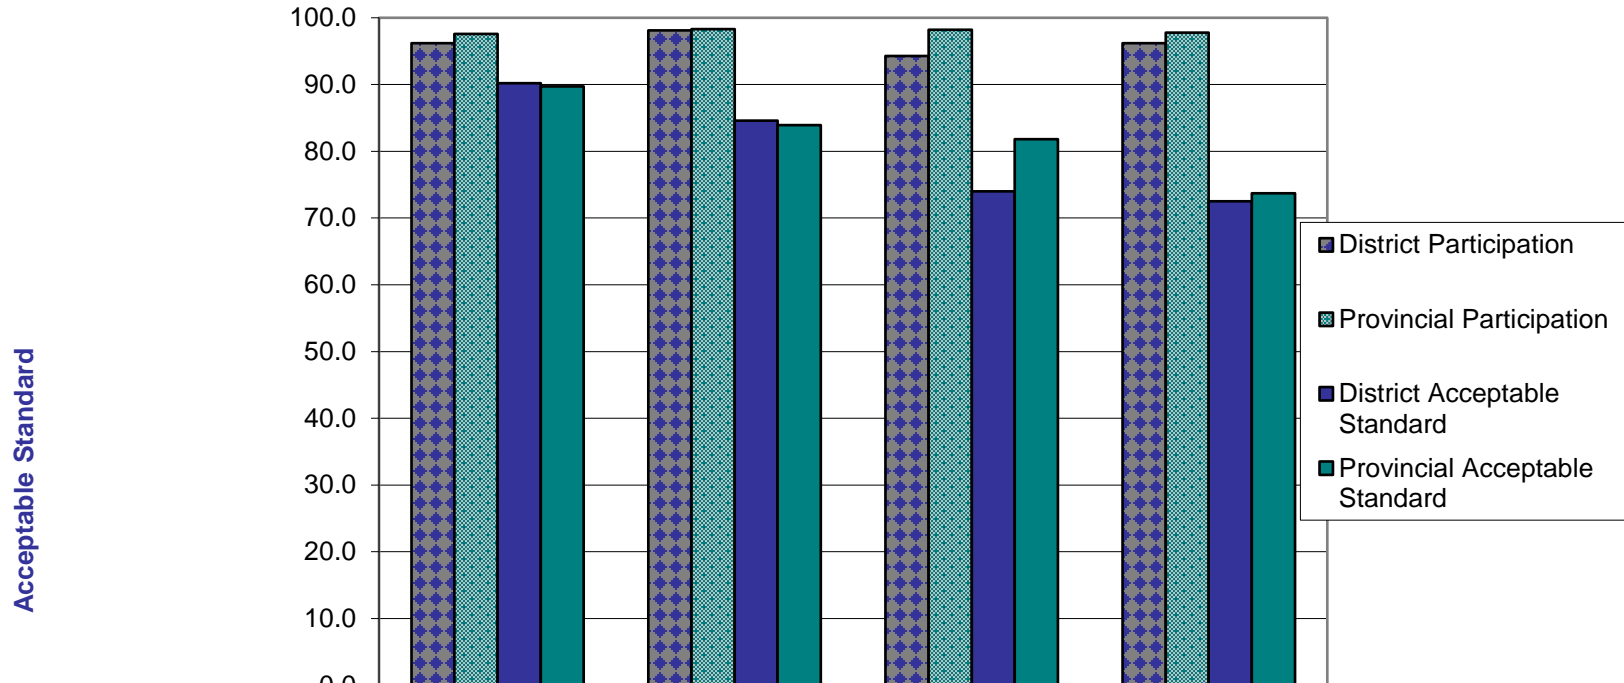

Grade 6: Social Studies - 2015

Students Meeting Acceptable Standard

Gr. 6 French Immersion Results - 2015

	Gr. 6 FLA	Gr. 6 Math	Gr. 6 Sci.	Gr. 6 SS
District Participation	96.2	98.1	94.3	96.2
Provincial Participation	97.6	98.3	98.2	97.8
District Acceptable Standard	90.2	84.6	74.0	72.5
Provincial Acceptable Standard	89.7	83.9	81.8	73.7