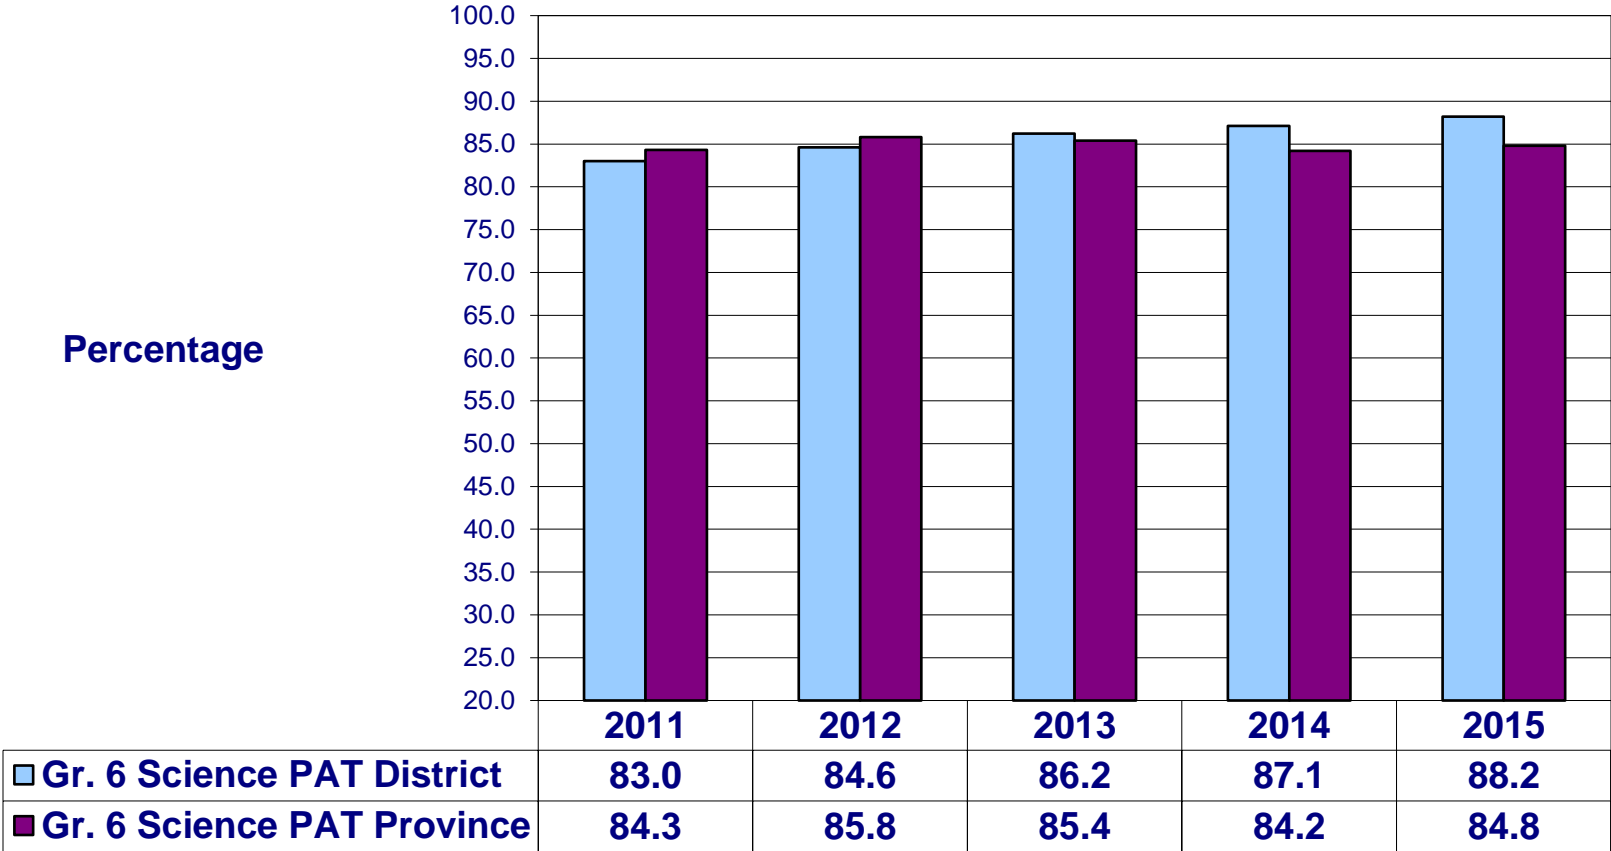

Provincial Exam Results

2014-2015

Grade 6: Language Arts - 2015

Students Meeting Acceptable Standard

Grade 6: Math - 2015

Students Meeting Acceptable Standard

Grade 6: Science - 2015

Students Meeting Acceptable Standard

Grade 6: Social Studies - 2015

Students Meeting Acceptable Standard

Gr. 6 French Immersion Results - 2015

	Gr. 6 FLA	Gr. 6 Math	Gr. 6 Sci.	Gr. 6 SS
District Participation	96.2	98.1	94.3	96.2
Provincial Participation	97.6	98.3	98.2	97.8
District Acceptable Standard	90.2	84.6	74.0	72.5
Provincial Acceptable Standard	89.7	83.9	81.8	73.7