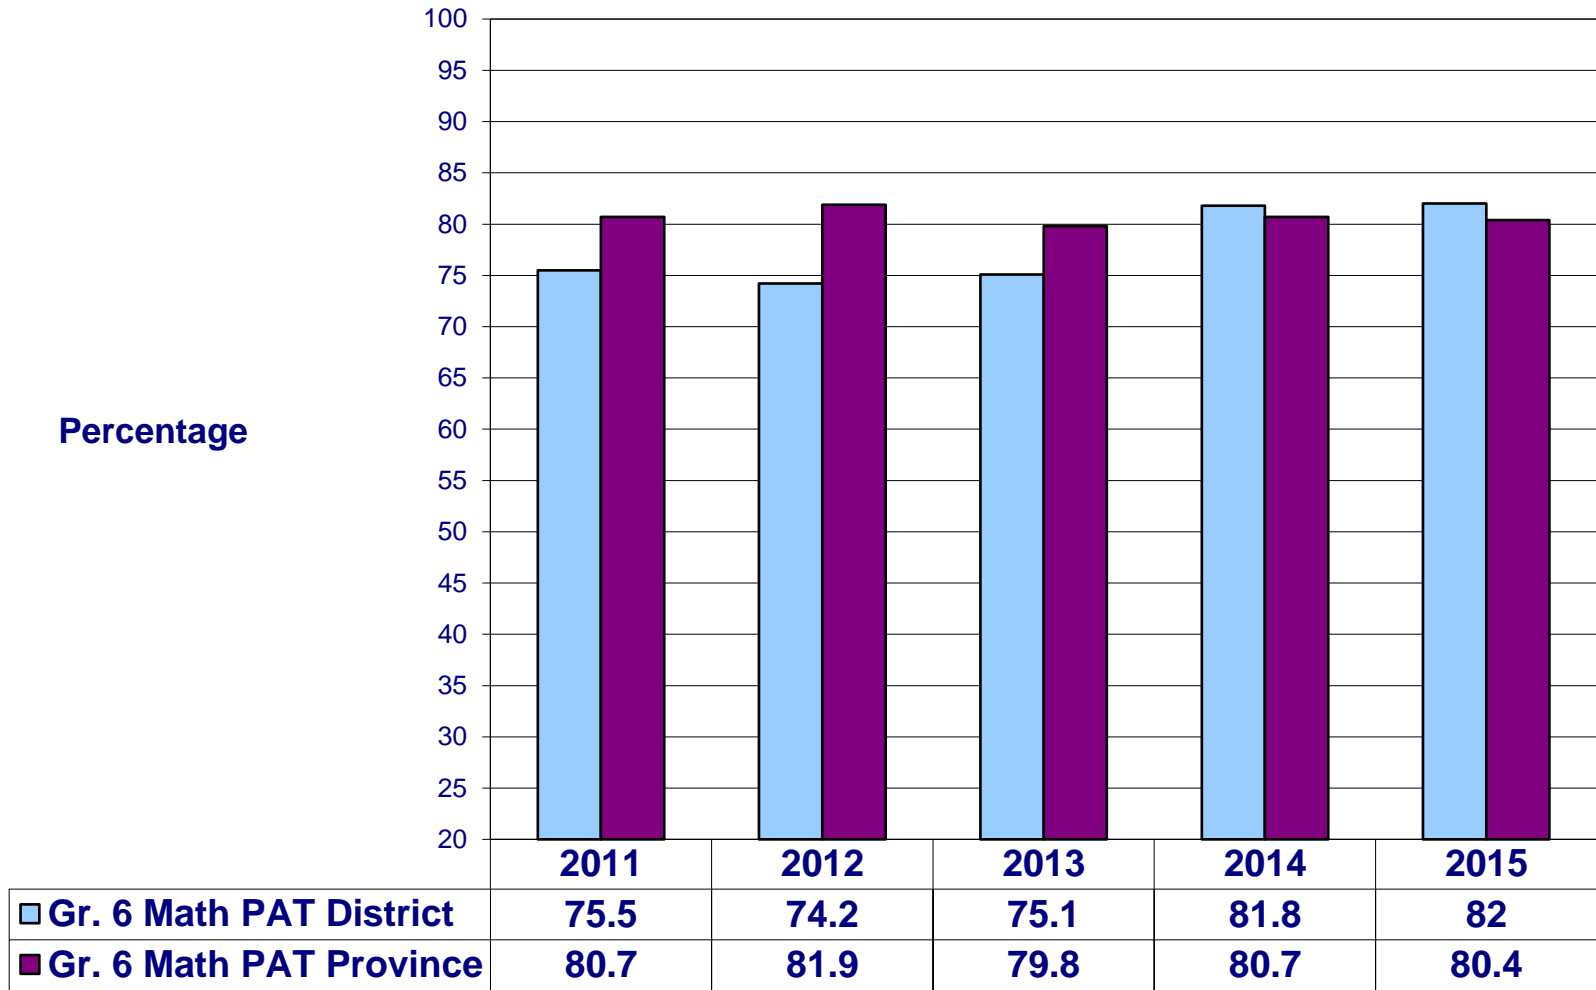

Provincial Exam Results

2014-2015

Grade 6: Language Arts - 2015

Students Meeting Acceptable Standard

Grade 6: Math - 2015

Students Meeting Acceptable Standard

Grade 6: Science - 2015

Students Meeting Acceptable Standard