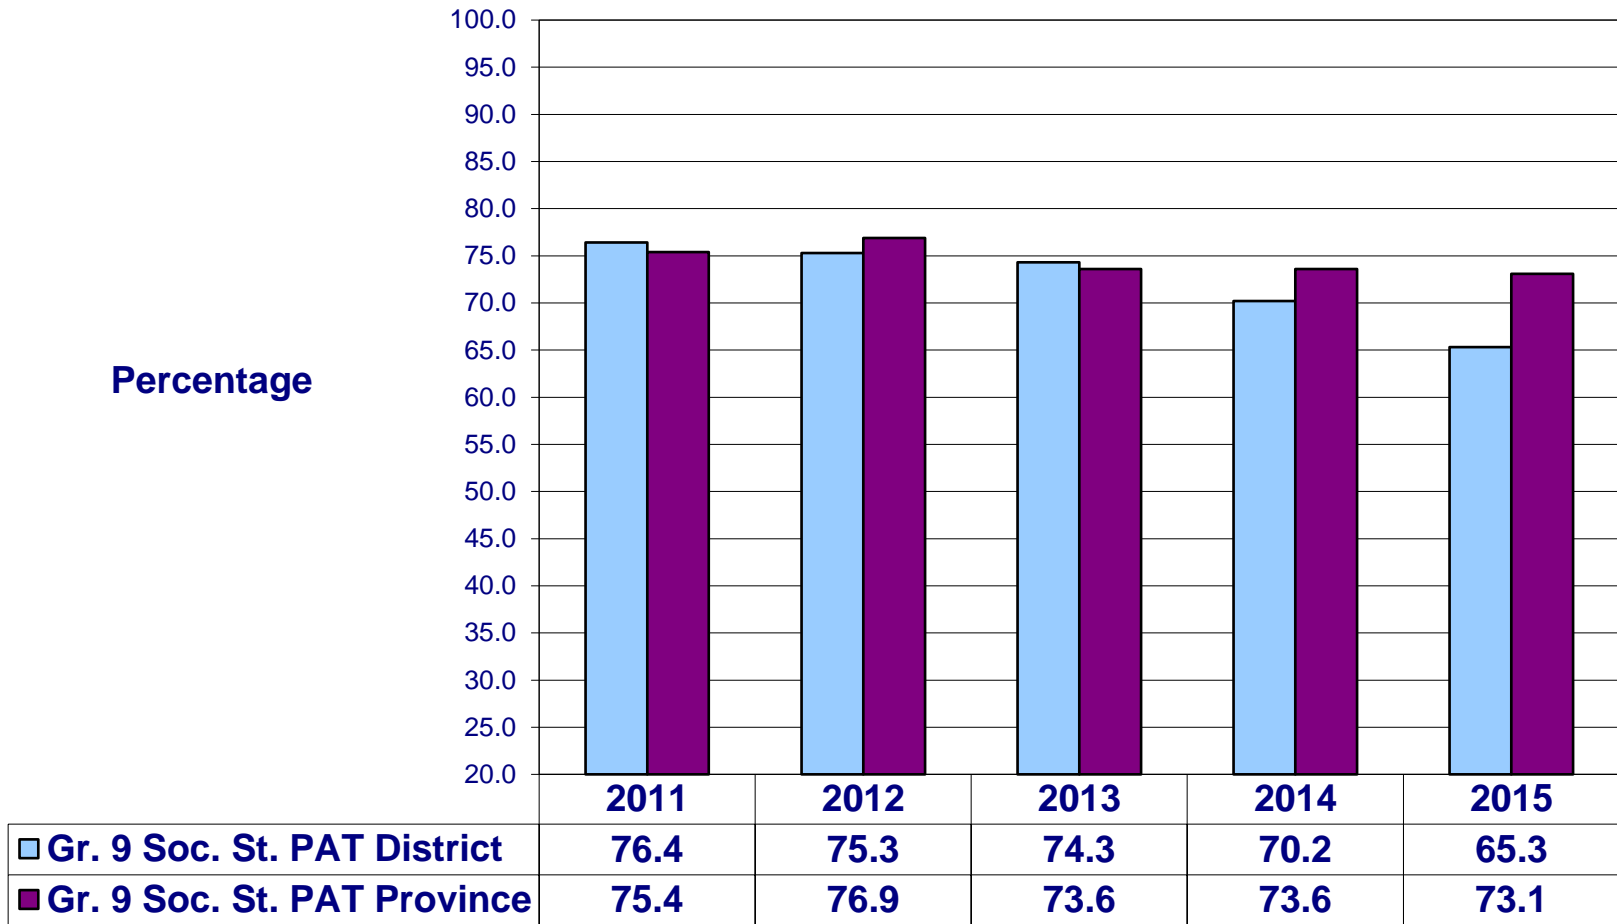

Grade 9: Social Studies - 2015

Students Meeting Acceptable Standard