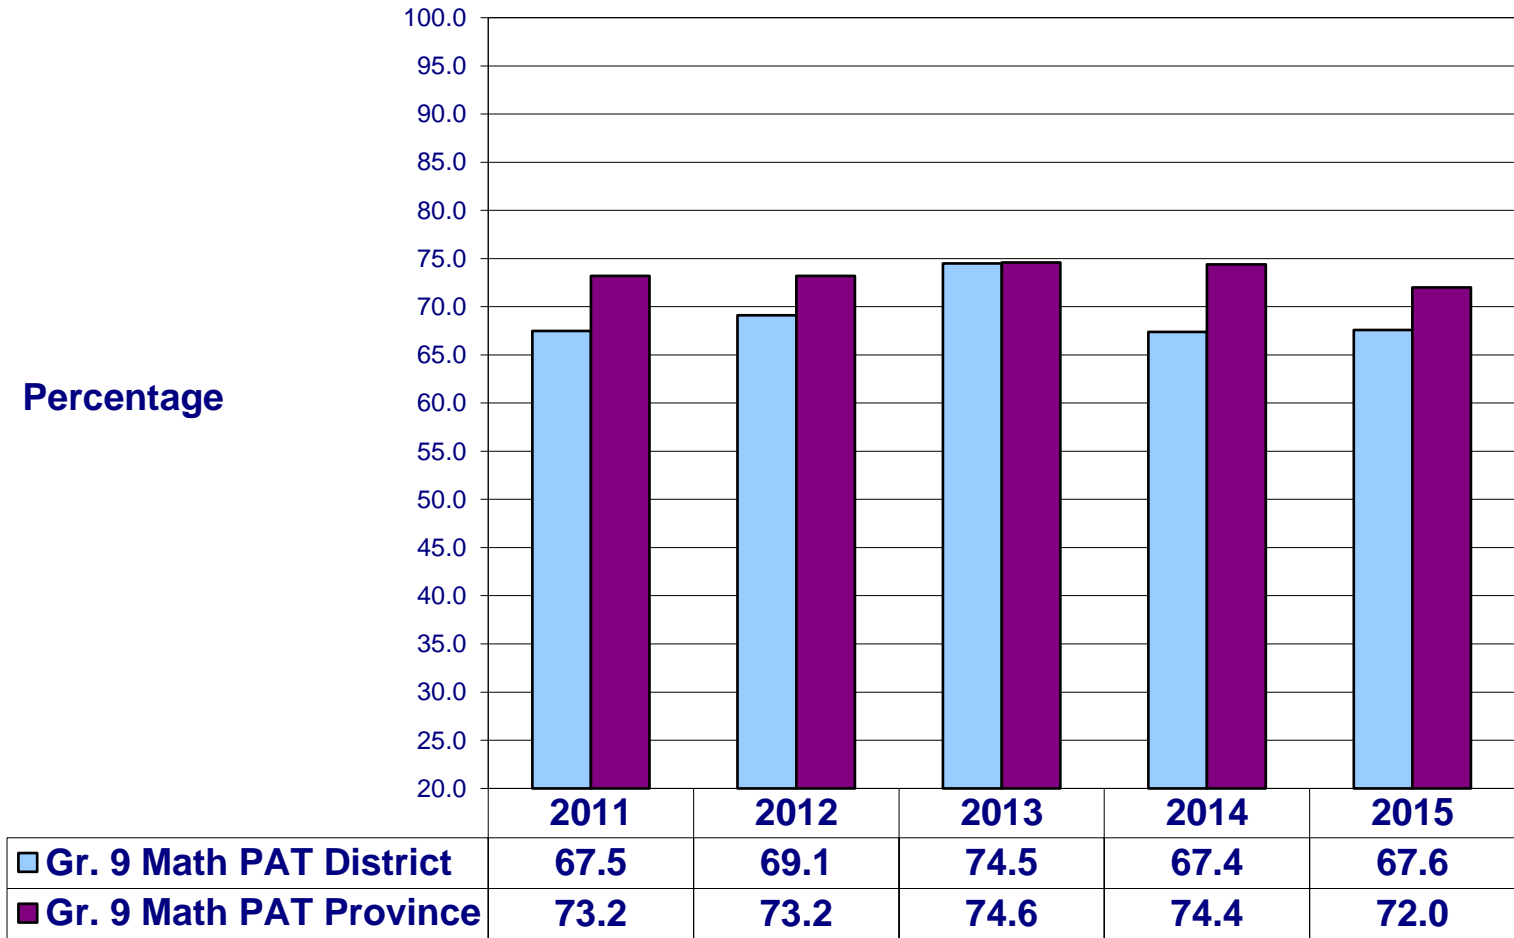

Grade 9: Math - 2015

Students Meeting Acceptable Standard