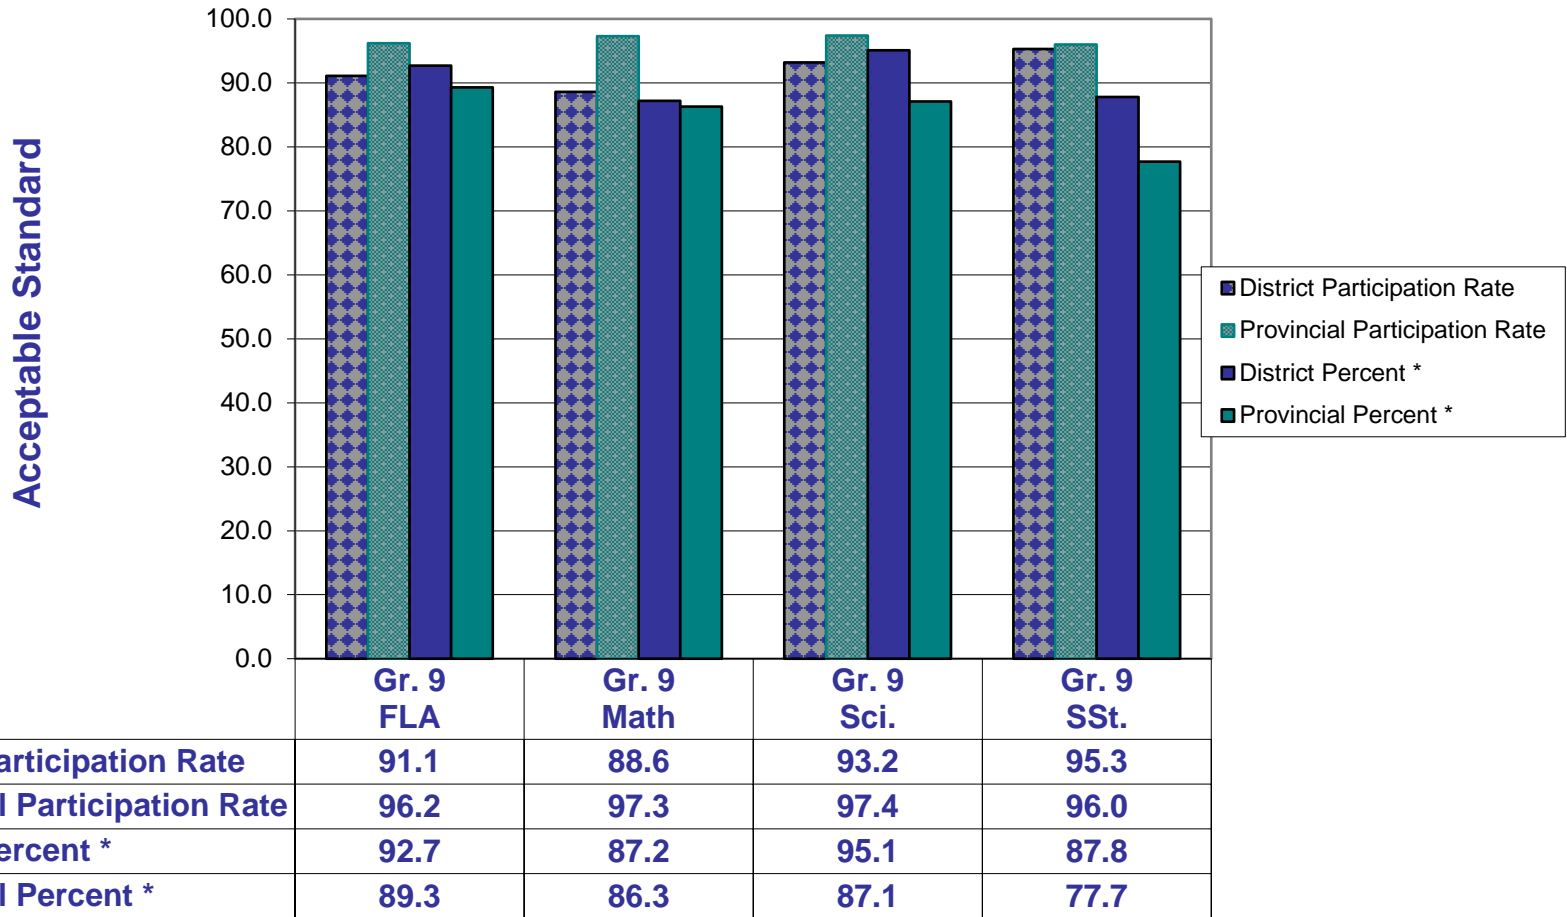

Gr. 9 French Immersion Results - 2015

District Results (Acceptable Standard)