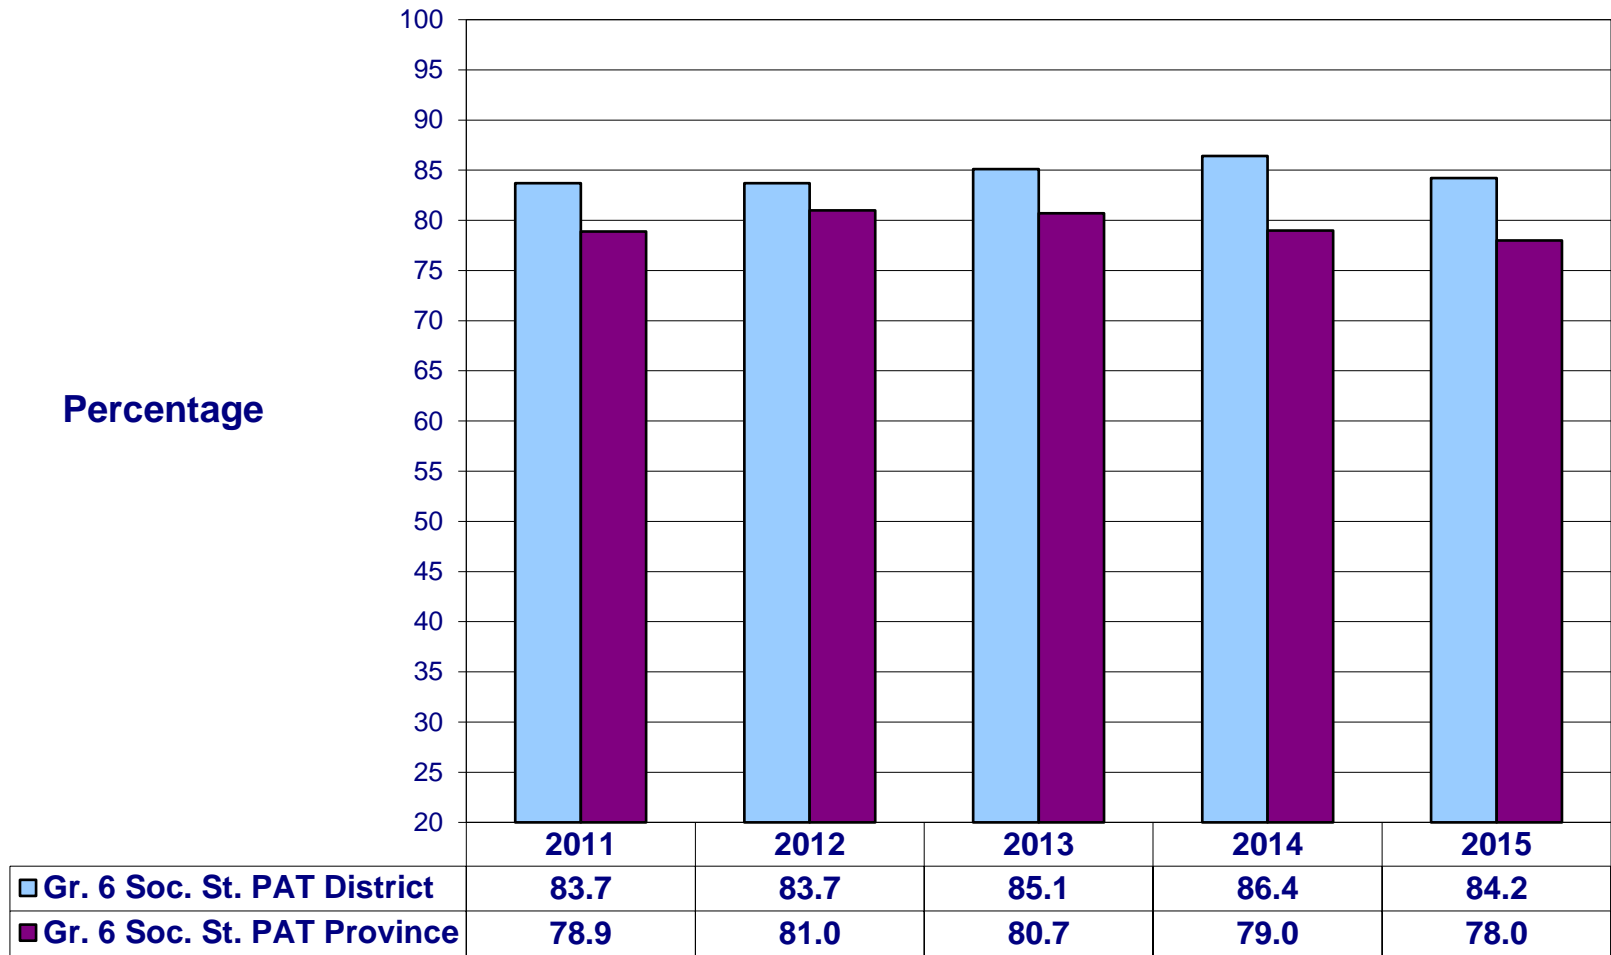

Grade 6: Social Studies - 2015

Students Meeting Acceptable Standard