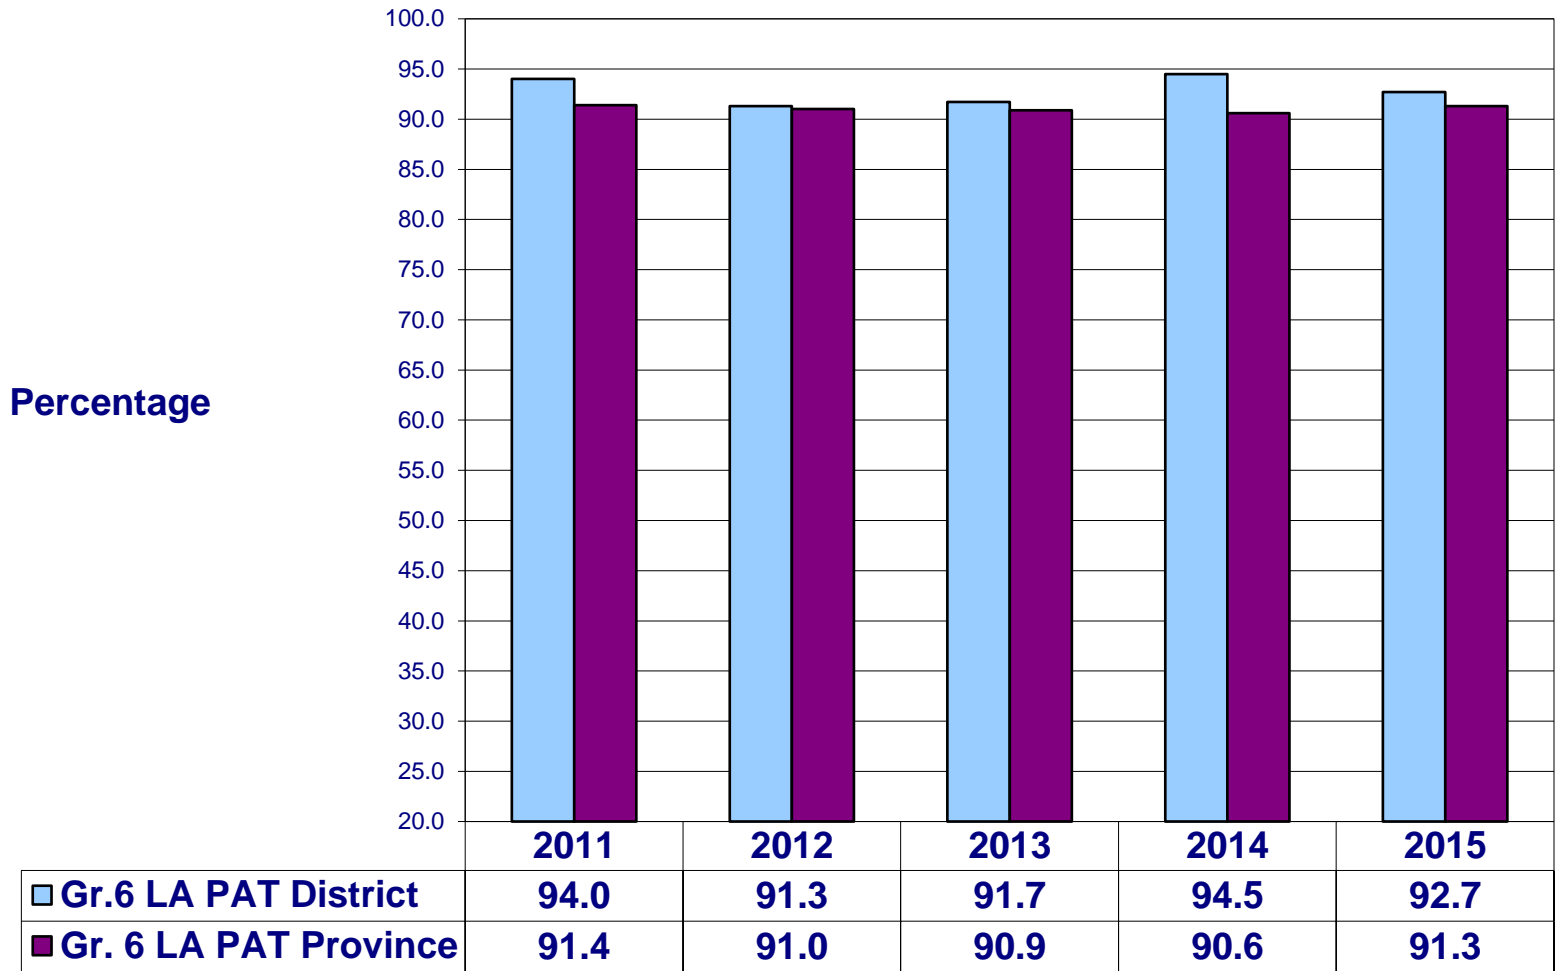

Provincial Exam Results

2014-2015

Grade 6: Language Arts - 2015

Students Meeting Acceptable Standard

Grade 6: Math - 2015

Students Meeting Acceptable Standard

Grade 6: Science - 2015

Students Meeting Acceptable Standard