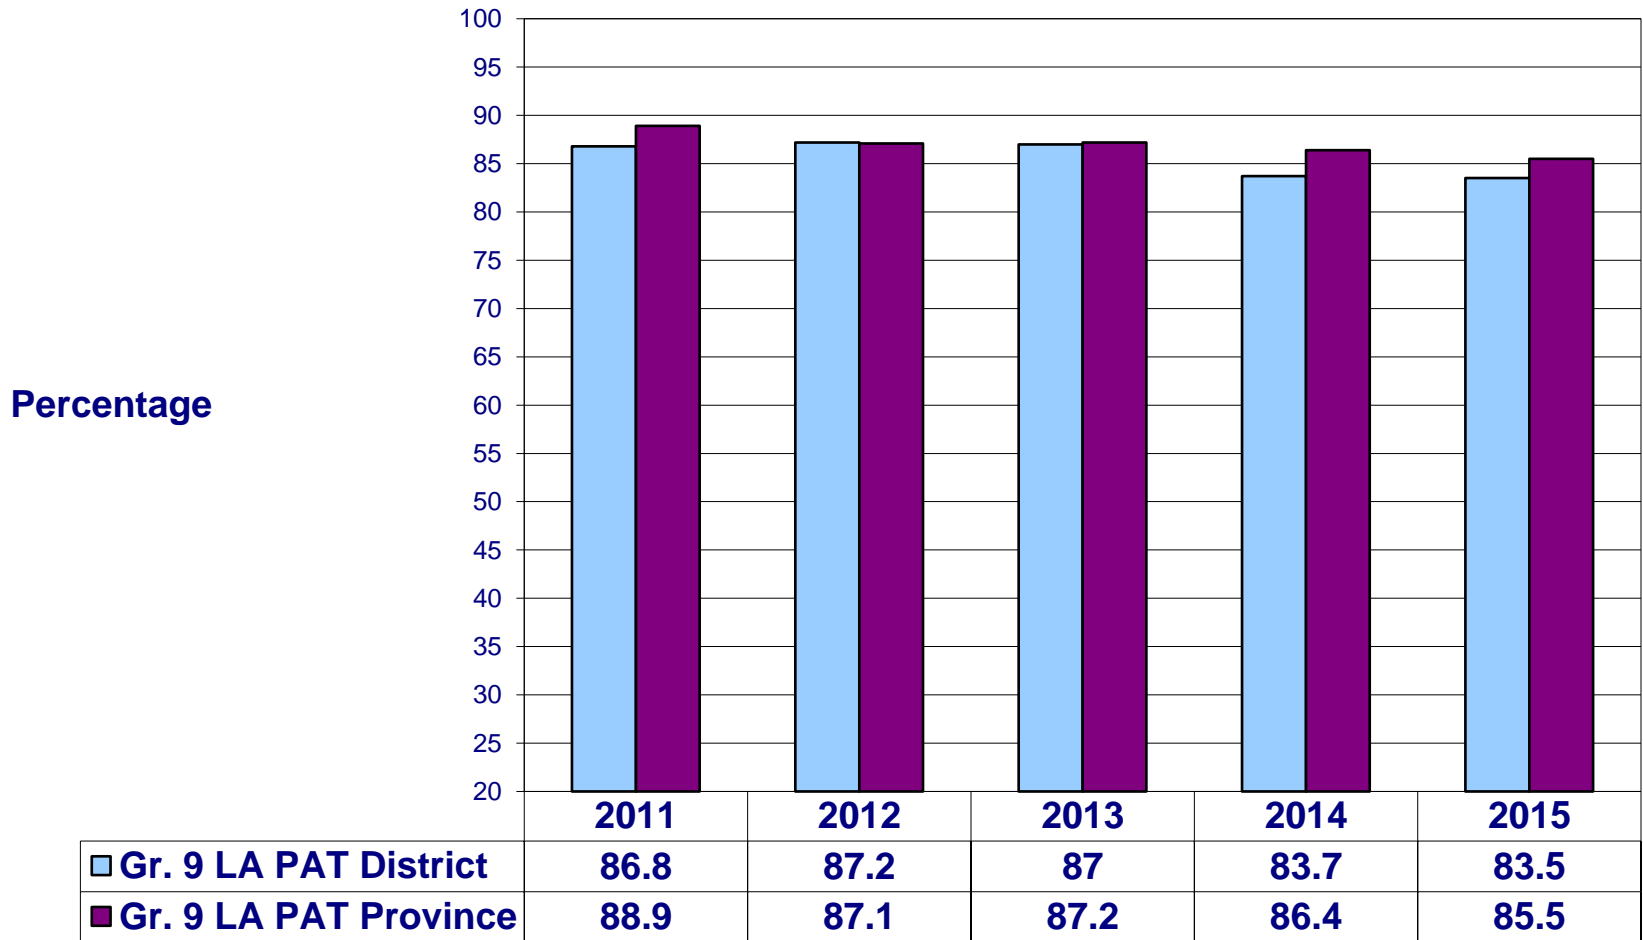

Grade 9: Language Arts - 2015

Students Meeting Acceptable Standard