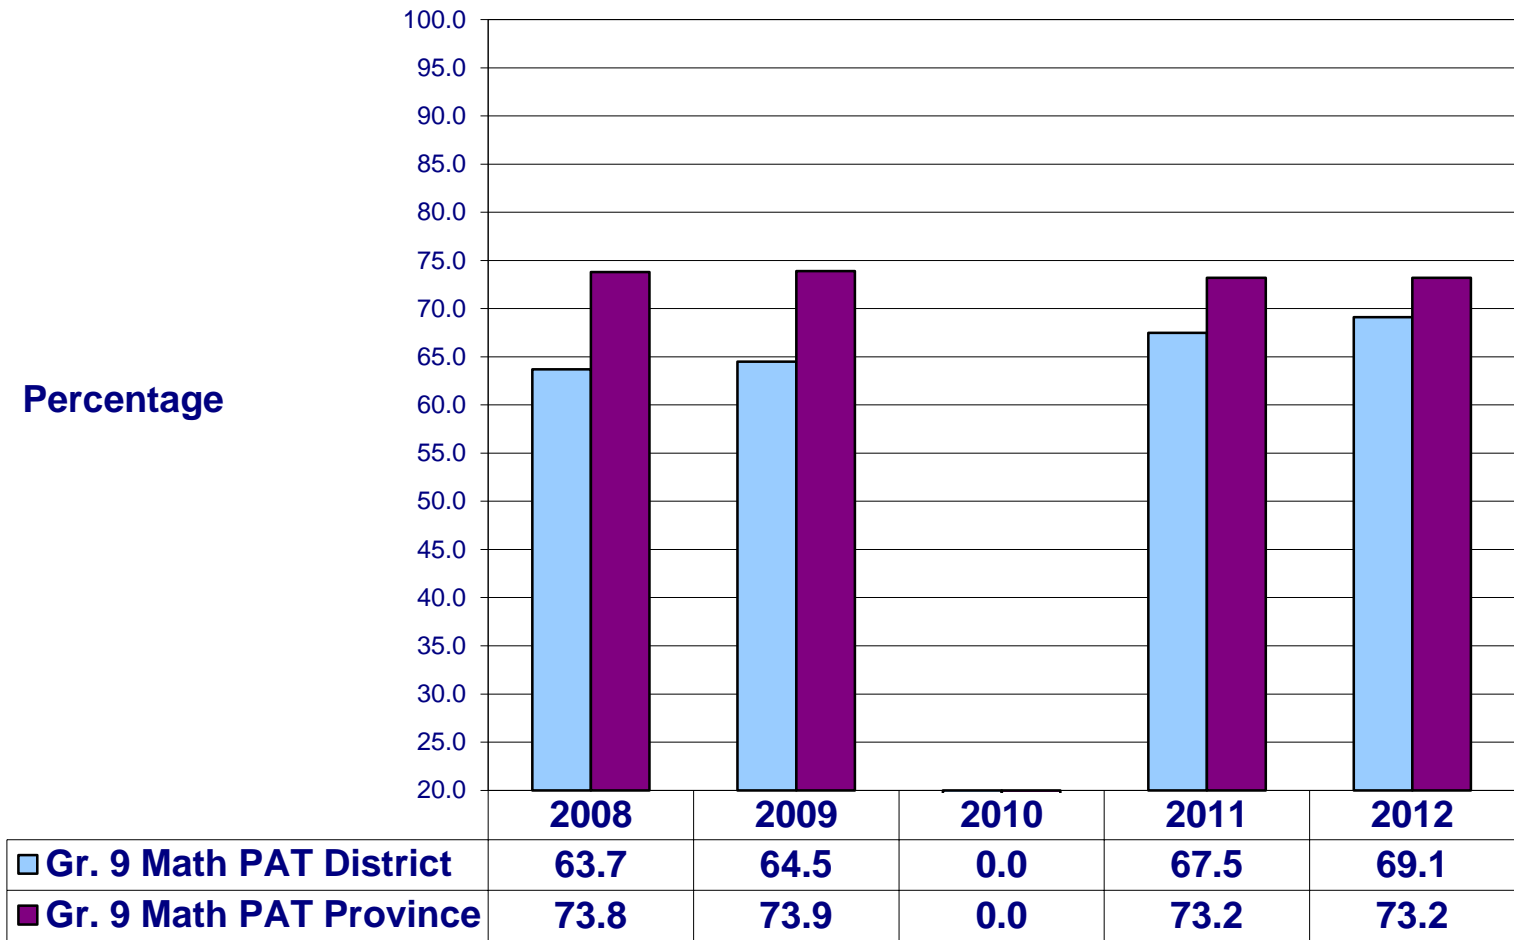

Grade 9: Math - 2012

Students Meeting Acceptable Standard