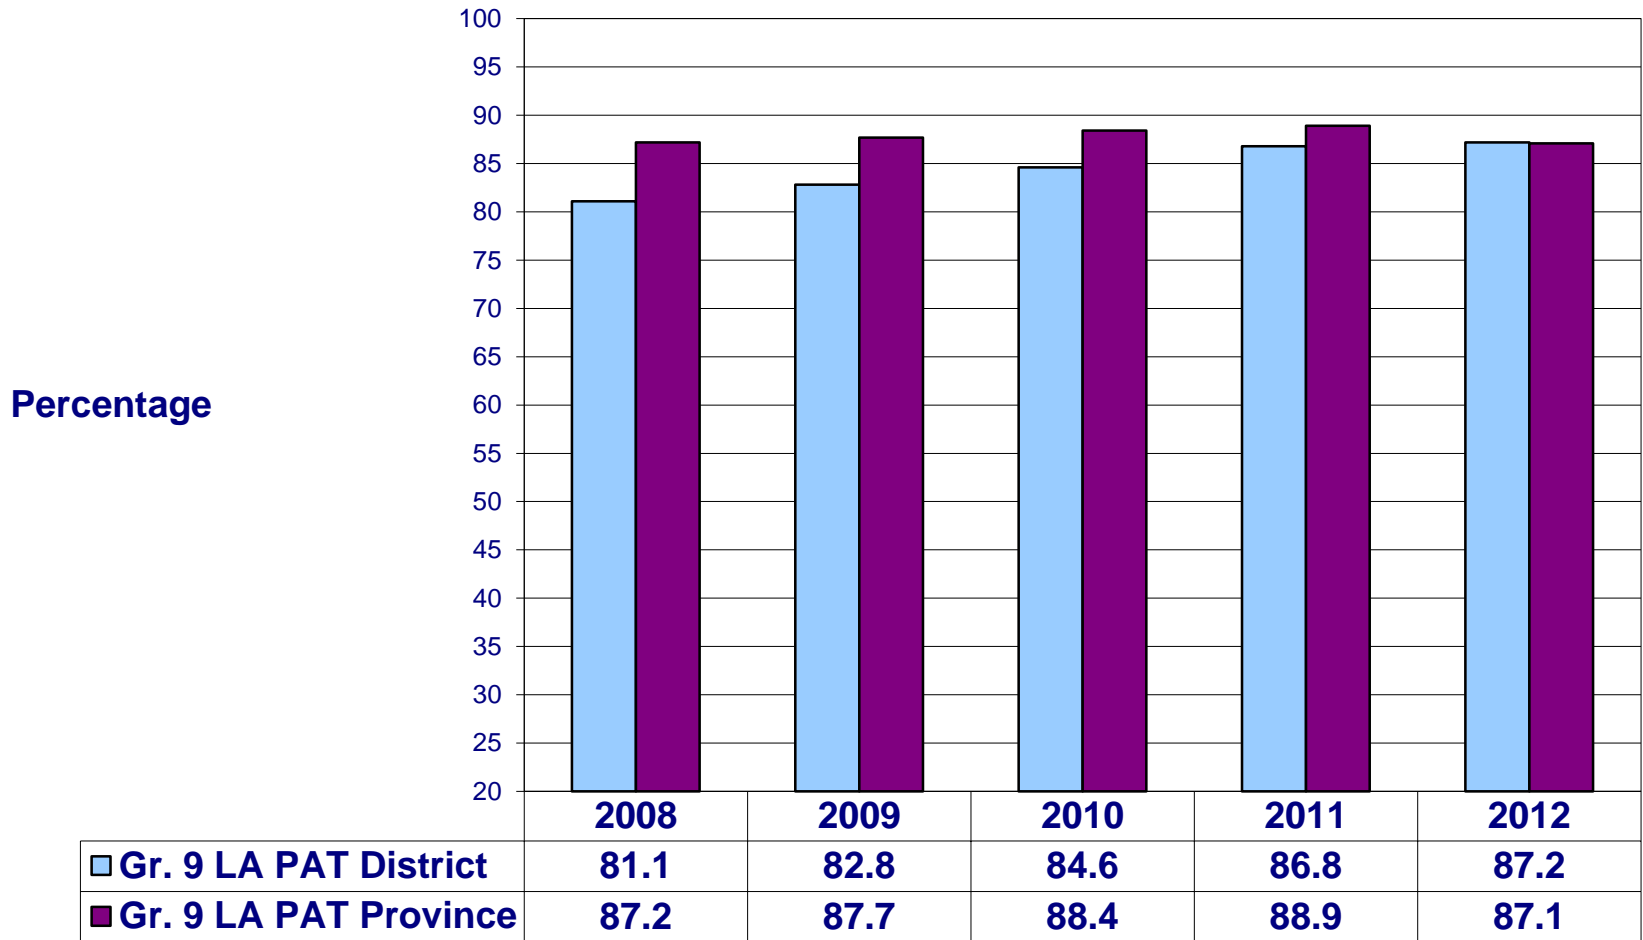

Grade 9: Language Arts - 2012

Students Meeting Acceptable Standard