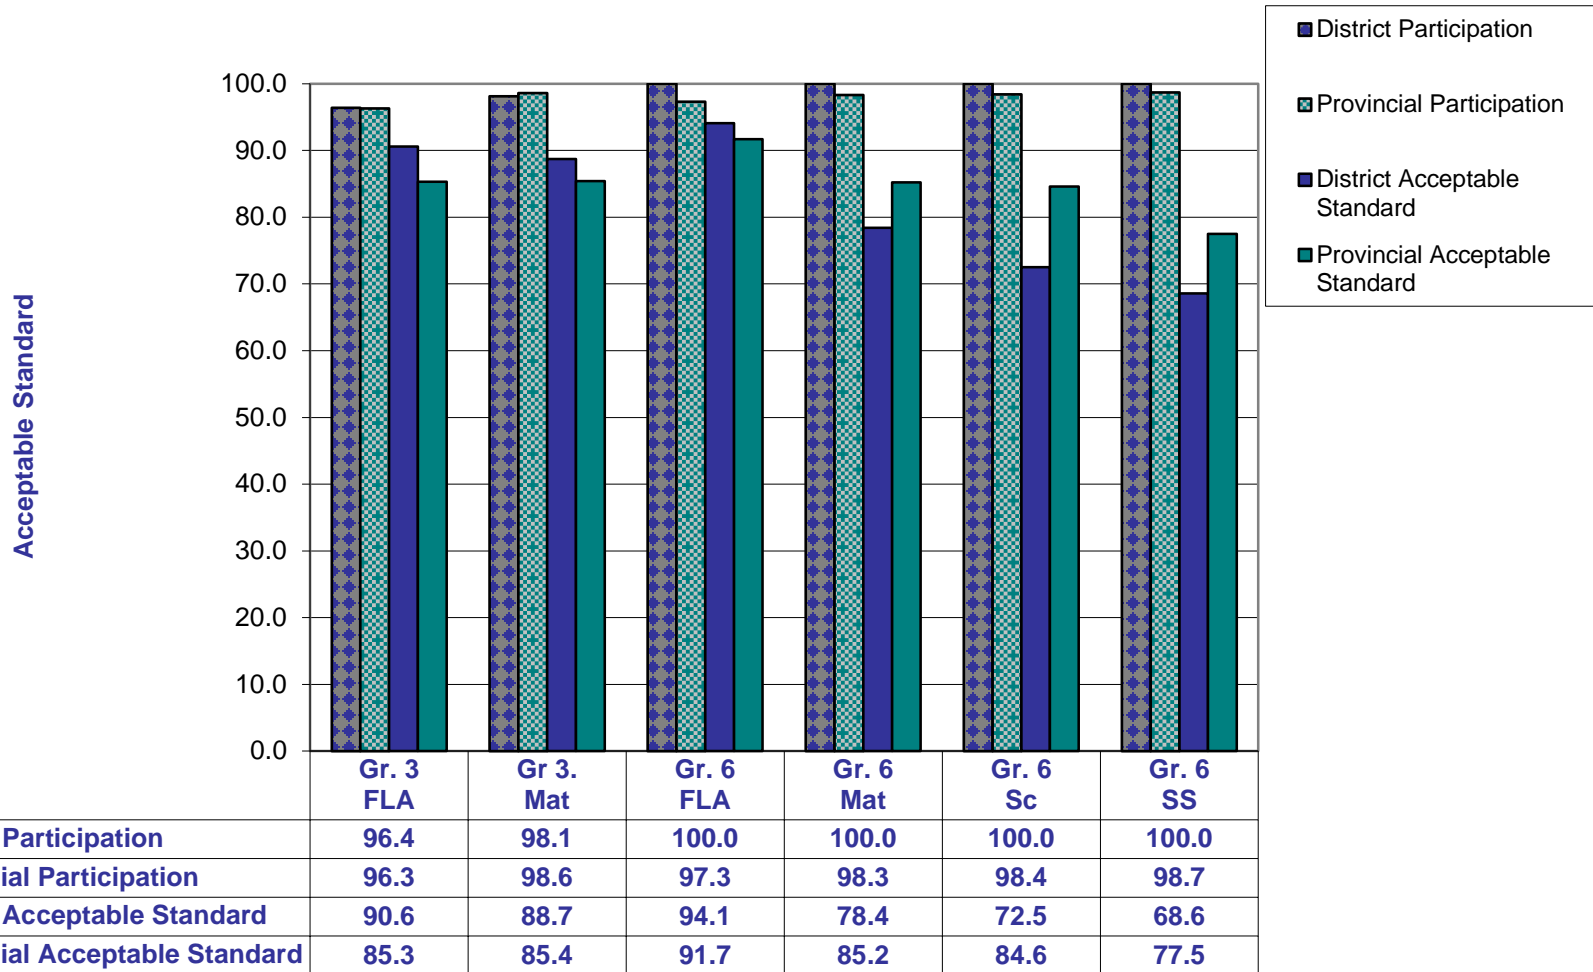

Gr. 3, 6 French Immersion Results - 2012

District Results (Acceptable Standard)