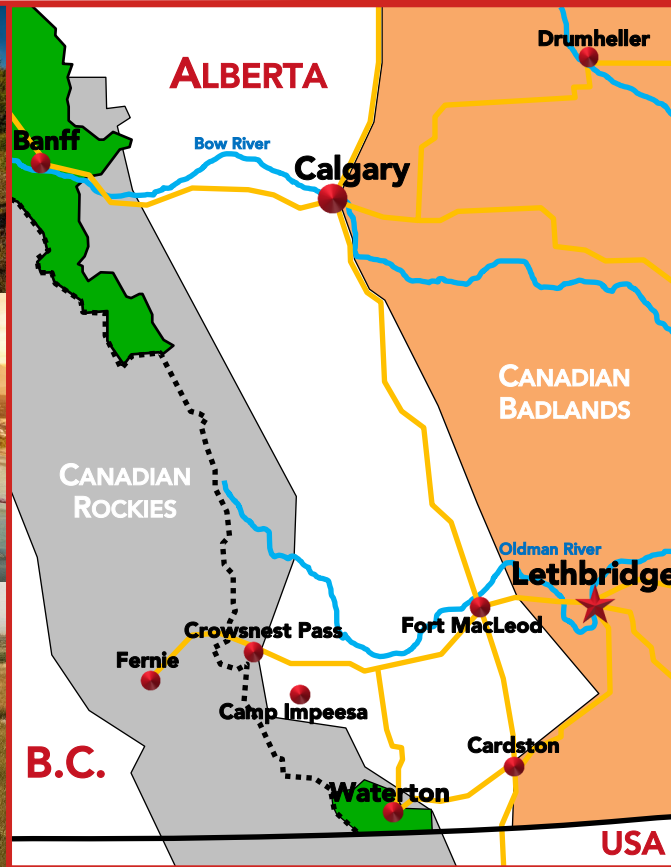

Exciting Excursions

Canada is known the world over for breathtaking natural sights. However, right here in sunny Alberta many top scenic destinations are found. Visit the majestic Canadian Rockies with tours to Waterton and Banff. Travel the Great Plains to learn about the Blackfoot people. Enjoy the captivating vistas of the Oldman River in Lethbridge.

Fantastic Locations

Redleaf Phoenix Academy is located in the City of Lethbridge, a university city found along the Oldman River. Short trips from here can take you to the Canadian Rockies, Waterton Lakes National Park, Canadian Badlands and so much more!

Banff National Park

Calgary

Head-Smashed-In Buffalo Jump
World Heritage Site

Remington Carriage Museum

Royal Tyrrell Dinosaur Museum

Oldman River, Lethbridge

University of Lethbridge

Waterton Lakes National Park

THE CITY OF LETHBRIDGE IS...

- ◆ 2 hrs south of Calgary
- ◆ 2.5 hrs south of the Drumheller
- ◆ 1.5 hrs east of the Canadian Rockies
- ◆ 1.5 hrs north-east of Waterton Lakes National Park
- ◆ 45 mins east of Head-Smashed-In Buffalo Jump
- ◆ 1 hr north of the US border